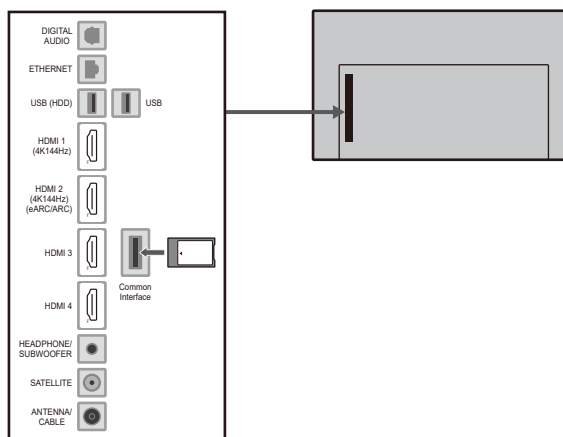

SPECIFICATIONS

Dimensions (W x H x D)	964 mm x 617 mm x 219 mm (With Pedestal) 964 mm x 566 mm x 84 mm (TV only)
Mass	10.0 kg (With Pedestal) 9.5 kg (TV only)

DIMENSIONS

JACKS

Side Panel

Note:
To make sure that the LED TV fits the cabinet properly when a high degree of precision is required, we recommend that you use the LED TV itself to make the necessary cabinet measurements. Panasonic cannot be responsible for inaccuracies in cabinet design or manufacture.