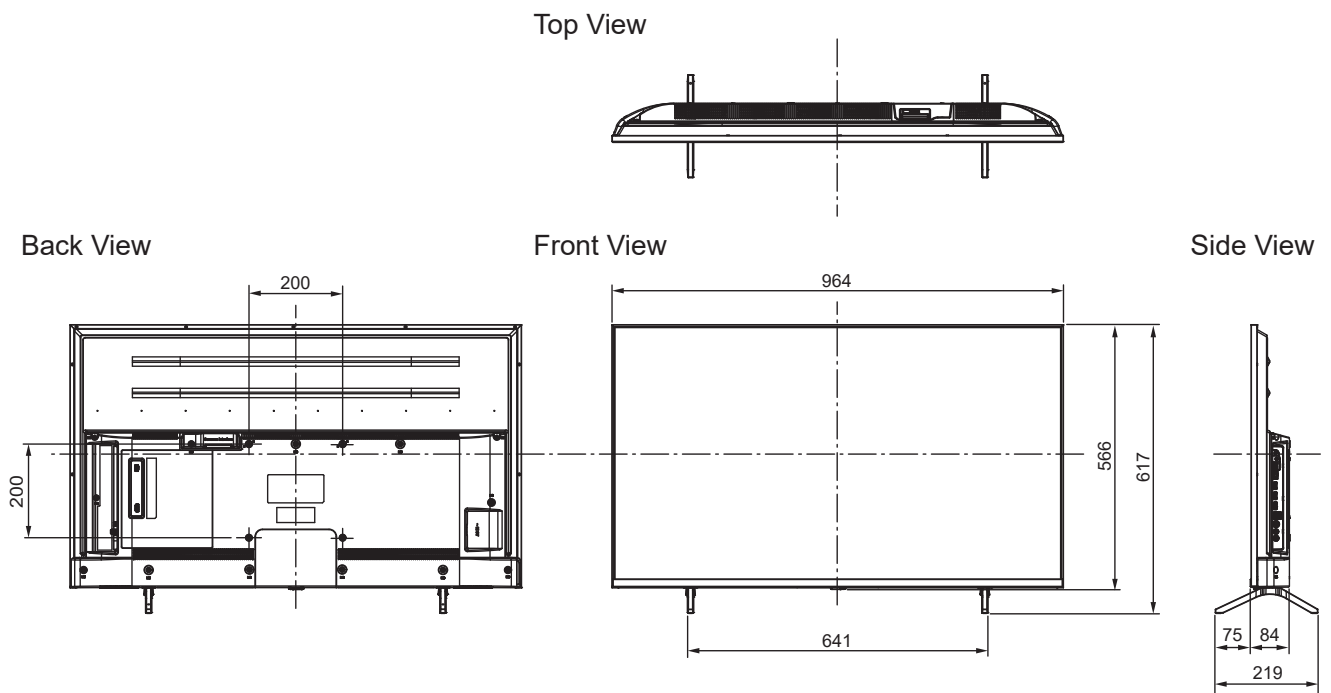

SPECIFICATIONS

Dimensions (W x H x D)	964 mm x 617 mm x 219 mm (With Pedestal) 964 mm x 566 mm x 84 mm (TV only)
Mass	10.0 kg (With Pedestal) 9.5 kg (TV only)

DIMENSIONS

JACKS

Side Panel

Note:
To make sure that the LED TV fits the cabinet properly when a high degree of precision is required, we recommend that you use the LED TV itself to make the necessary cabinet measurements. Panasonic cannot be responsible for inaccuracies in cabinet design or manufacture.

Specifications are subject to change without notice.
Non-metric weights and measurements are approximate.