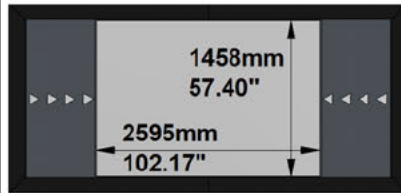

SCREEN CONFIGURATION SUMMARY

PROJECT: WP23-00550 - MovieMaskLR 3500 240 AGR

SCREEN: PFMAMMLR-00017 - 3500-MMLR-2.40-AGR

SCREEN:

PFMAMMLR-00017

Description: 3500-MMLR-2.40-AGR
Description 2: Overall size 3.720x1.678 mm
Screen Model: MovieMask LR
Native Aspect Ratio: 2.40 Blu-Ray scope (12:5)
Fabric: Ambient Grey
Dimension Range: 3500mm

PROJECT: WP23-00550 - MovieMaskLR 3500 240 AGR

SCREEN: PFMAMMLR-00017 - 3500-MMLR-2.40-AGR

AVAILABLE FORMATS:

With Lateral Masking to 1.78:1 Aspect Ratio

With Lateral Masking to 1.85:1 Aspect Ratio

With Lateral Masking to 1.89:1 Aspect Ratio

With Lateral Masking to 2.35:1 Aspect Ratio

Cross Section A-A

Cross Section B-B

Side View

Front View

FRAME and NATIVE IMAGE TOLERANCE:

UP TO	MM	INCHES
2500mm/98"	+/- 3mm	+/- 0.12"
4000mm/157"	+/- 5mm	+/- 0.20"
8000mm/315"	+/- 10mm	+/- 0.39"