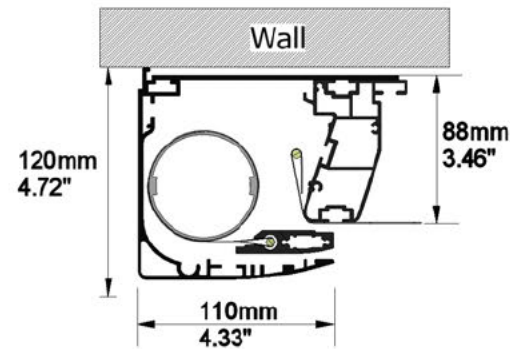

SCREEN CONFIGURATION SUMMARY

PROJECT: WP23-00550 - MovieMaskLR 3500 240 AGR

SCREEN: PFMAMMLR-00017 - 3500-MMLR-2.40-AGR

SCREEN:

PFMAMMLR-00017

Description: 3500-MMLR-2.40-AGR
Description 2: Overall size 3.720x1.678 mm
Screen Model: MovieMask LR
Native Aspect Ratio: 2.40 Blu-Ray scope (12:5)
Fabric: Ambient Grey
Dimension Range: 3500mm

PROJECT: WP23-00550 - MovieMaskLR 3500 240 AGR

SCREEN: PFMAMMLR-00017 - 3500-MMLR-2.40-AGR

AVAILABLE FORMATS:

With Lateral Masking to 1.78:1 Aspect Ratio

With Lateral Masking to 1.85:1 Aspect Ratio

With Lateral Masking to 1.89:1 Aspect Ratio

With Lateral Masking to 2.35:1 Aspect Ratio

Cross Section A-A

Cross Section B-B

Side View

Front View

FRAME and NATIVE IMAGE TOLERANCE:

UP TO	MM	INCHES
2500mm/98"	+/- 3mm	+/- 0.12"
4000mm/157"	+/- 5mm	+/- 0.20"
8000mm/315"	+/- 10mm	+/- 0.39"

HOUSING TOLERANCE:		
UP TO	MM	INCHES
2500mm/98"	+/- 9mm	+/- 0.35"
4000mm/157"	+/- 15mm	+/- 0.59"
8000mm/315"	+/- 30mm	+/- 1.18"

Autogenerated Drawing - Not in Scale

SCREEN CONFIGURATION SUMMARY

PROJECT: WP23-00550 - MovieMaskLR 3500 240 AGR