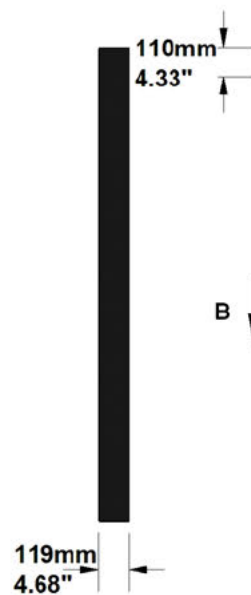

SCREEN CONFIGURATION SUMMARY

PROJECT: WP23-00550 - MovieMaskLR 3500 240 AGR

SCREEN: PFMAMMLR-00017 - 3500-MMLR-2.40-AGR

SCREEN:

PFMAMMLR-00017

Description: 3500-MMLR-2.40-AGR
Description 2: Overall size 3.720x1.678 mm
Screen Model: MovieMask LR
Native Aspect Ratio: 2.40 Blu-Ray scope (12:5)
Fabric: Ambient Grey
Dimension Range: 3500mm

PROJECT: WP23-00550 - MovieMaskLR 3500 240 AGR

SCREEN: PFMAMMLR-00017 - 3500-MMLR-2.40-AGR

AVAILABLE FORMATS:

With Lateral Masking to 1.78:1 Aspect Ratio

With Lateral Masking to 1.85:1 Aspect Ratio

With Lateral Masking to 1.89:1 Aspect Ratio

With Lateral Masking to 2.35:1 Aspect Ratio

Cross Section A-A

Cross Section B-B

Side View

Front View

FRAME and NATIVE IMAGE TOLERANCE:

UP TO	MM	INCHES
2500mm/98"	+/- 3mm	+/- 0.12"
4000mm/157"	+/- 5mm	+/- 0.20"
8000mm/315"	+/- 10mm	+/- 0.39"

HOUSING TOLERANCE:		
UP TO	MM	INCHES
2500mm/98"	+/- 9mm	+/- 0.35"
4000mm/157"	+/- 15mm	+/- 0.59"
8000mm/315"	+/- 30mm	+/- 1.18"

Autogenerated Drawing - Not in Scale

SCREEN CONFIGURATION SUMMARY

PROJECT: WP23-00550 - MovieMaskLR 3500 240 AGR