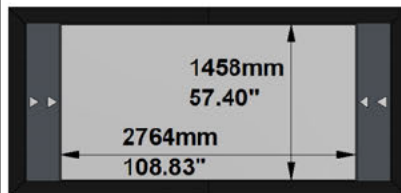

PROJECT: WP23-00550 - MovieMaskLR 3500 240 AGR

SCREEN: PFMAMMLR-00017 - 3500-MMLR-2.40-AGR

AVAILABLE FORMATS:

With Lateral Masking to 1.78:1 Aspect Ratio

With Lateral Masking to 1.85:1 Aspect Ratio

With Lateral Masking to 1.89:1 Aspect Ratio

With Lateral Masking to 2.35:1 Aspect Ratio

Cross Section A-A

Cross Section B-B

Side View

Front View

FRAME and NATIVE IMAGE TOLERANCE:

UP TO	MM	INCHES
2500mm/98"	+/- 3mm	+/- 0.12"
4000mm/157"	+/- 5mm	+/- 0.20"
8000mm/315"	+/- 10mm	+/- 0.39"

HOUSING TOLERANCE:		
UP TO	MM	INCHES
2500mm/98"	+/- 9mm	+/- 0.35"
4000mm/157"	+/- 15mm	+/- 0.59"
8000mm/315"	+/- 30mm	+/- 1.18"

Autogenerated Drawing - Not in Scale

SCREEN CONFIGURATION SUMMARY

PROJECT: WP23-00550 - MovieMaskLR 3500 240 AGR