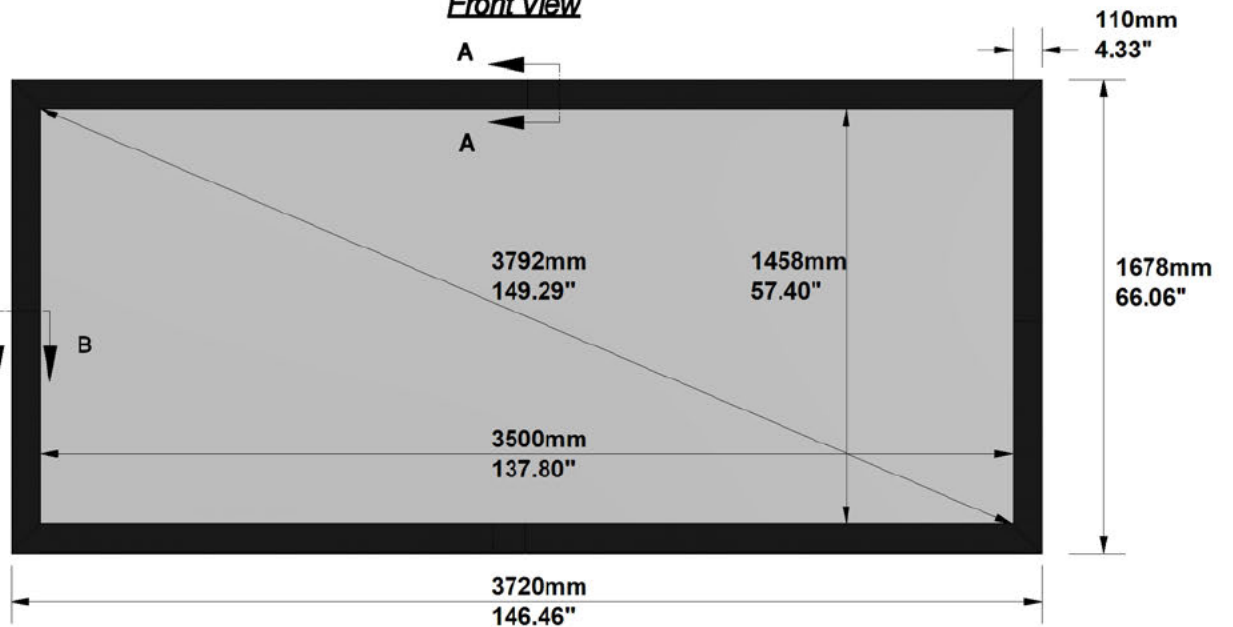

SCREEN CONFIGURATION SUMMARY

PROJECT: WP23-00550 - MovieMaskLR 3500 240 AGR

SCREEN: PFMAMMLR-00017 - 3500-MMLR-2.40-AGR

SCREEN:

PFMAMMLR-00017

Description: 3500-MMLR-2.40-AGR
Description 2: Overall size 3.720x1.678 mm
Screen Model: MovieMask LR
Native Aspect Ratio: 2.40 Blu-Ray scope (12:5)
Fabric: Ambient Grey
Dimension Range: 3500mm

PROJECT: WP23-00550 - MovieMaskLR 3500 240 AGR

SCREEN: PFMAMMLR-00017 - 3500-MMLR-2.40-AGR

AVAILABLE FORMATS:

With Lateral Masking to 1.78:1 Aspect Ratio

With Lateral Masking to 1.85:1 Aspect Ratio

With Lateral Masking to 1.89:1 Aspect Ratio

With Lateral Masking to 2.35:1 Aspect Ratio

Cross Section A-A

Cross Section B-B

Side View

Front View

FRAME and NATIVE IMAGE TOLERANCE:

UP TO	MM	INCHES
2500mm/98"	+/- 3mm	+/- 0.12"
4000mm/157"	+/- 5mm	+/- 0.20"
8000mm/315"	+/- 10mm	+/- 0.39"

HOUSING TOLERANCE:		
UP TO	MM	INCHES
2500mm/98"	+/- 9mm	+/- 0.35"
4000mm/157"	+/- 15mm	+/- 0.59"
8000mm/315"	+/- 30mm	+/- 1.18"

Autogenerated Drawing - Not in Scale

SCREEN CONFIGURATION SUMMARY

PROJECT: WP23-00550 - MovieMaskLR 3500 240 AGR