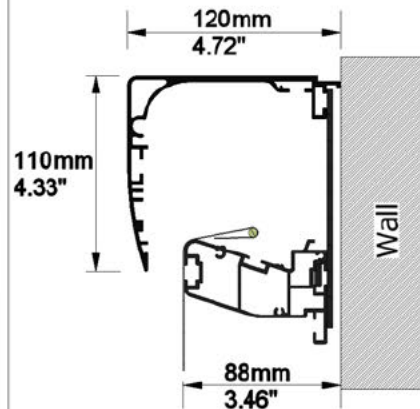

SCREEN CONFIGURATION SUMMARY

PROJECT: WP23-00550 - MovieMaskLR 3500 240 AGR

SCREEN: PFMAMMLR-00017 - 3500-MMLR-2.40-AGR

SCREEN:

PFMAMMLR-00017

Description: 3500-MMLR-2.40-AGR
Description 2: Overall size 3.720x1.678 mm
Screen Model: MovieMask LR
Native Aspect Ratio: 2.40 Blu-Ray scope (12:5)
Fabric: Ambient Grey
Dimension Range: 3500mm

PROJECT: WP23-00550 - MovieMaskLR 3500 240 AGR

SCREEN: PFMAMMLR-00017 - 3500-MMLR-2.40-AGR

AVAILABLE FORMATS:

With Lateral Masking to 1.78:1 Aspect Ratio

With Lateral Masking to 1.85:1 Aspect Ratio

With Lateral Masking to 1.89:1 Aspect Ratio

With Lateral Masking to 2.35:1 Aspect Ratio

Cross Section A-A

Cross Section B-B

Side View

Front View

FRAME and NATIVE IMAGE TOLERANCE:

UP TO	MM	INCHES
2500mm/98"	+/- 3mm	+/- 0.12"
4000mm/157"	+/- 5mm	+/- 0.20"
8000mm/315"	+/- 10mm	+/- 0.39"

HOUSING TOLERANCE:		
UP TO	MM	INCHES
2500mm/98"	+/- 9mm	+/- 0.35"
4000mm/157"	+/- 15mm	+/- 0.59"
8000mm/315"	+/- 30mm	+/- 1.18"

Autogenerated Drawing - Not in Scale

SCREEN CONFIGURATION SUMMARY

PROJECT: WP23-00550 - MovieMaskLR 3500 240 AGR