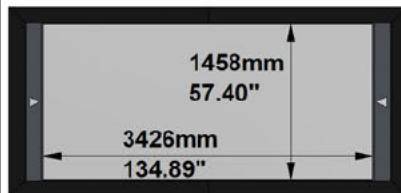

PROJECT: WP23-00550 - MovieMaskLR 3500 240 AGR

SCREEN: PFMAMMLR-00017 - 3500-MMLR-2.40-AGR

AVAILABLE FORMATS:

With Lateral Masking to 1.78:1 Aspect Ratio

With Lateral Masking to 1.85:1 Aspect Ratio

With Lateral Masking to 1.89:1 Aspect Ratio

With Lateral Masking to 2.35:1 Aspect Ratio

Cross Section A-A

Cross Section B-B

Side View

Front View

FRAME and NATIVE IMAGE TOLERANCE:

UP TO	MM	INCHES
2500mm/98"	+/- 3mm	+/- 0.12"
4000mm/157"	+/- 5mm	+/- 0.20"
8000mm/315"	+/- 10mm	+/- 0.39"

HOUSING TOLERANCE:		
UP TO	MM	INCHES
2500mm/98"	+/- 9mm	+/- 0.35"
4000mm/157"	+/- 15mm	+/- 0.59"
8000mm/315"	+/- 30mm	+/- 1.18"

Autogenerated Drawing - Not in Scale

SCREEN CONFIGURATION SUMMARY

PROJECT: WP23-00550 - MovieMaskLR 3500 240 AGR