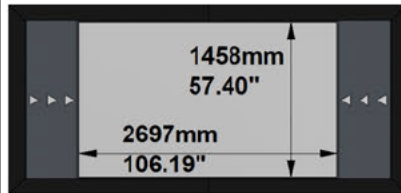

SCREEN CONFIGURATION SUMMARY

PROJECT: WP23-00550 - MovieMaskLR 3500 240 AGR

SCREEN: PFMAMMLR-00017 - 3500-MMLR-2.40-AGR

SCREEN:

PFMAMMLR-00017

Description: 3500-MMLR-2.40-AGR
Description 2: Overall size 3.720x1.678 mm
Screen Model: MovieMask LR
Native Aspect Ratio: 2.40 Blu-Ray scope (12:5)
Fabric: Ambient Grey
Dimension Range: 3500mm

PROJECT: WP23-00550 - MovieMaskLR 3500 240 AGR

SCREEN: PFMAMMLR-00017 - 3500-MMLR-2.40-AGR

AVAILABLE FORMATS:

With Lateral Masking to 1.78:1 Aspect Ratio

With Lateral Masking to 1.85:1 Aspect Ratio

With Lateral Masking to 1.89:1 Aspect Ratio

With Lateral Masking to 2.35:1 Aspect Ratio

Cross Section A-A

Cross Section B-B

Side View

Front View

FRAME and NATIVE IMAGE TOLERANCE:

UP TO	MM	INCHES
2500mm/98"	+/- 3mm	+/- 0.12"
4000mm/157"	+/- 5mm	+/- 0.20"
8000mm/315"	+/- 10mm	+/- 0.39"