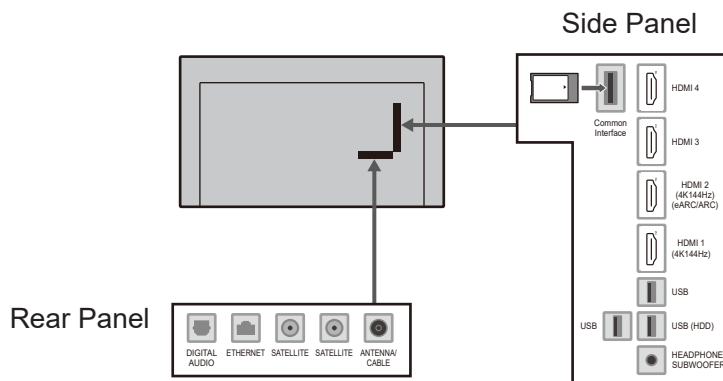

SPECIFICATIONS

| | |
|------------------------|---|
| Dimensions (W x H x D) | 1 069 mm x 696 mm x 300 mm (With Pedestal) |
| | 1 069 mm x 676 mm x 67 mm (TV only) |
| Mass | 21.5 kg (With Pedestal) 16.0 kg (TV only) |

DIMENSIONS

JACKS

Note:
To make sure that the OLED TV fits the cabinet properly when a high degree of precision is required, we recommend that you use the OLED TV itself to make the necessary cabinet measurements. Panasonic cannot be responsible for inaccuracies in cabinet design or manufacture.