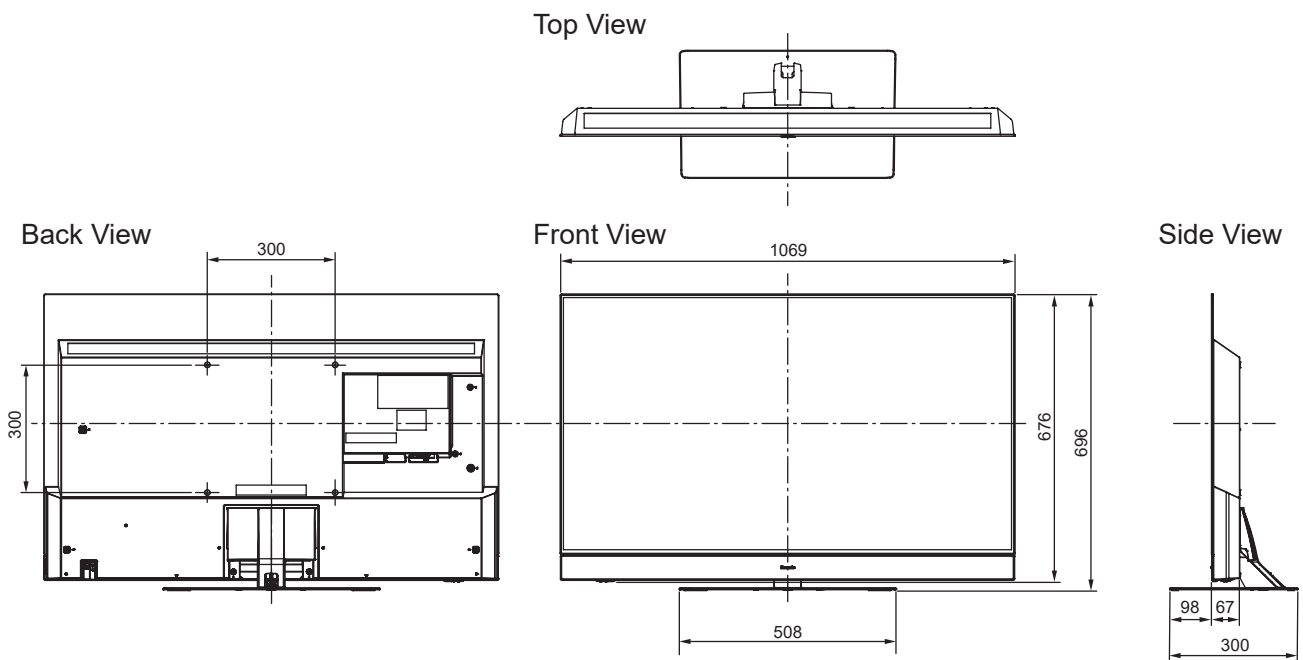

SPECIFICATIONS

| | |
|------------------------|---|
| Dimensions (W x H x D) | 1 069 mm x 696 mm x 300 mm (With Pedestal) |
| | 1 069 mm x 676 mm x 67 mm (TV only) |
| Mass | 21.5 kg (With Pedestal) 16.0 kg (TV only) |

DIMENSIONS

JACKS

Note:
To make sure that the OLED TV fits the cabinet properly when a high degree of precision is required, we recommend that you use the OLED TV itself to make the necessary cabinet measurements. Panasonic cannot be responsible for inaccuracies in cabinet design or manufacture.