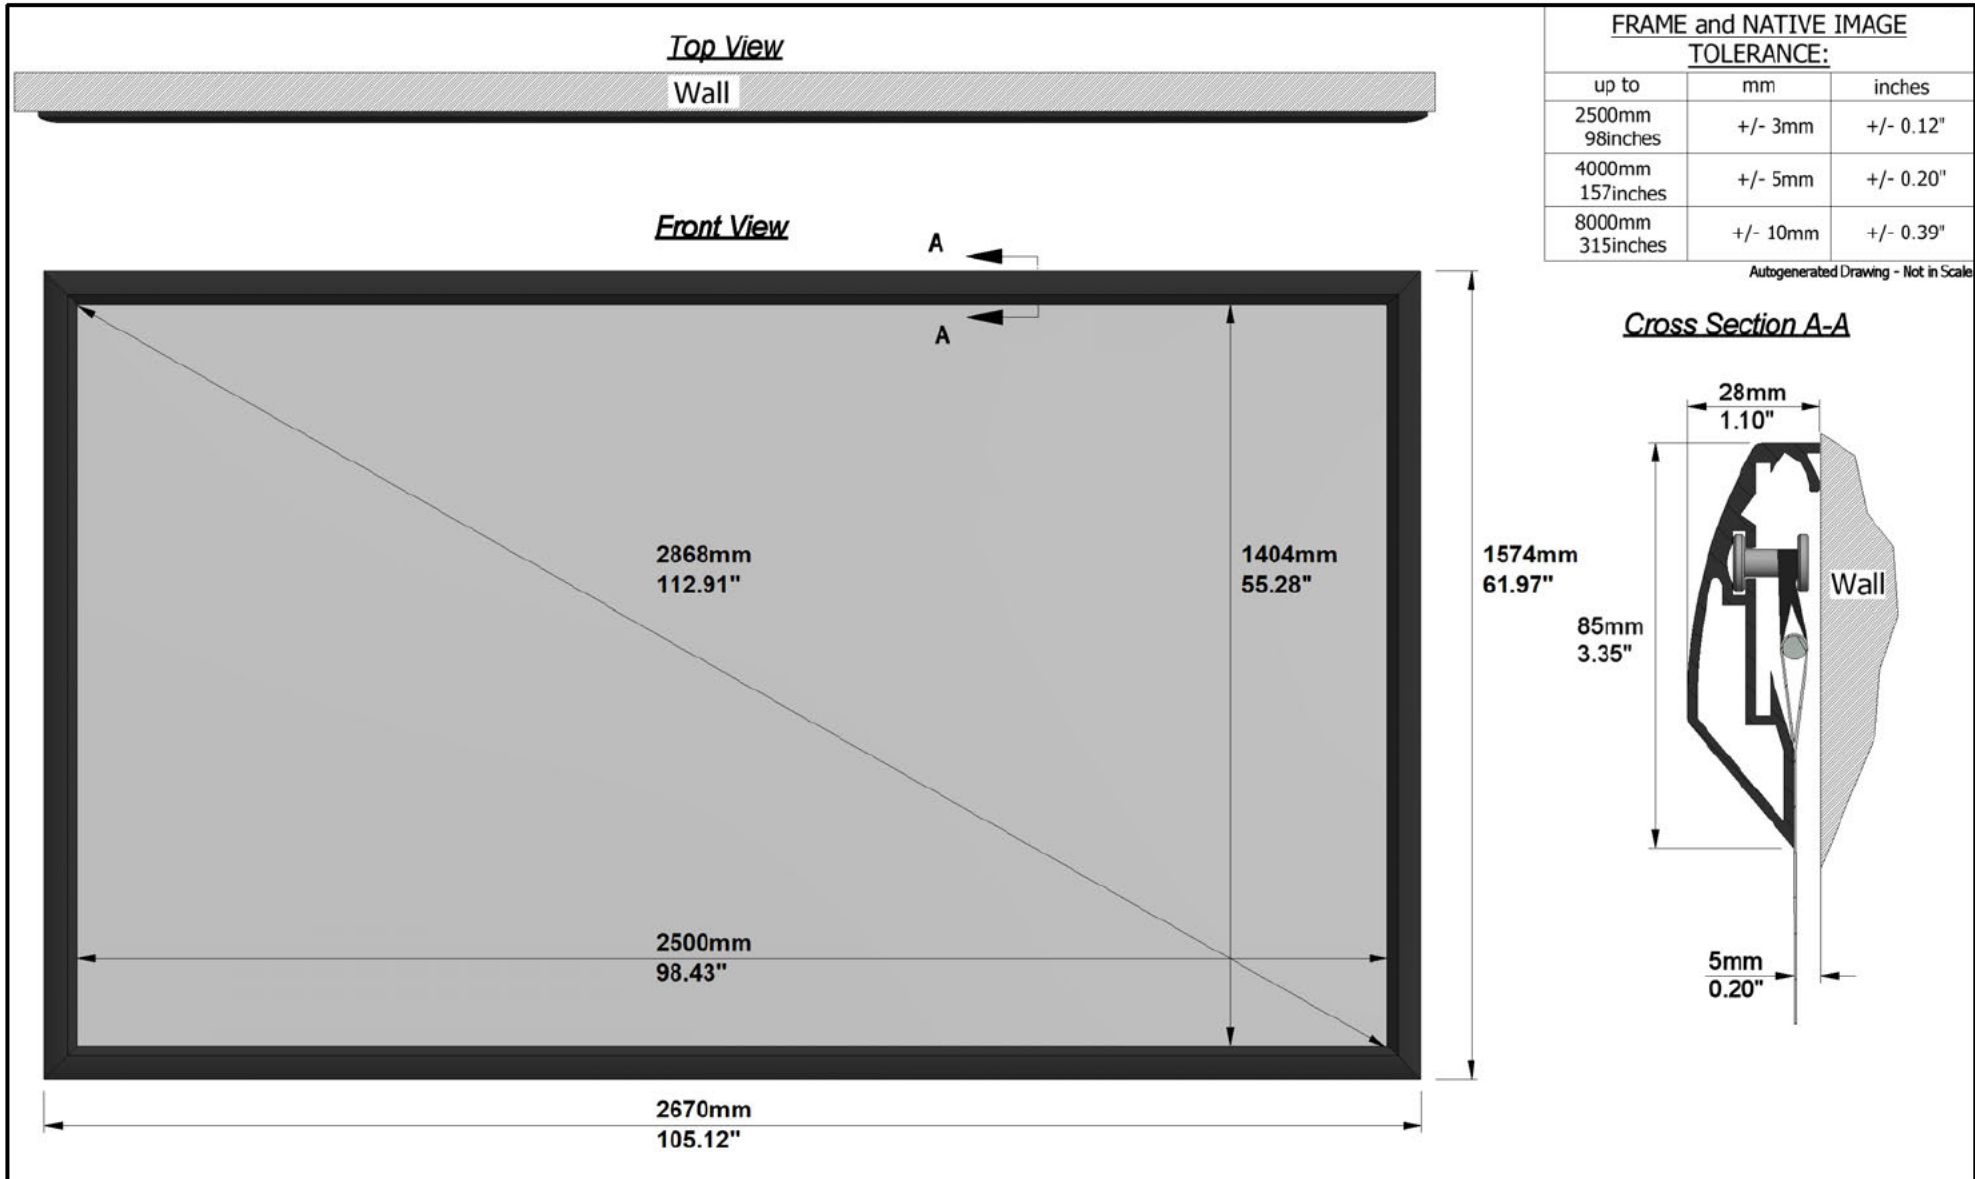

SCREEN CONFIGURATION SUMMARY

PROJECT: WP22-07548 - 2500 PLANO AGR

SCREEN: PFIXPLANO-00552 - 2500-PLANO-1.78-AGR