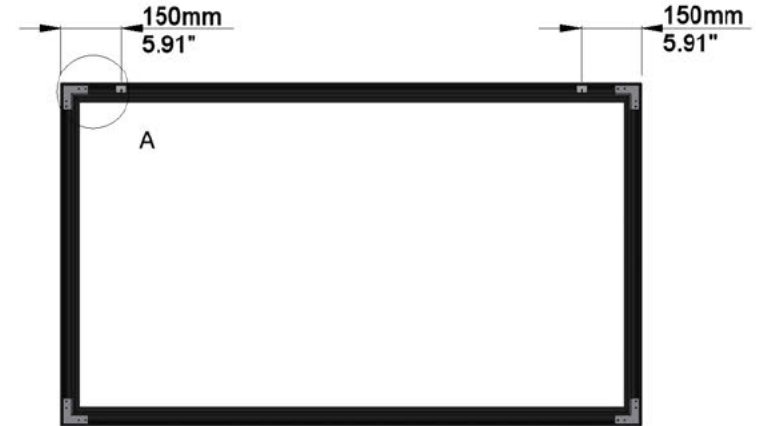

PACKAGING INFORMATION:

ESTIMATED SCREEN NET WEIGHT:

	SHIPPING DIMENSIONS				NUMBER OF BOXES	TOTAL SHIPPING WEIGHT	
	LENGTH	DEPTH	HEIGHT	PALLET HEIGHT		kg	lbs
mm	2850mm	150mm	180mm	290mm	1	kg	22.20
inches	112.20"	5.91"	7.09"	11.42"		lbs	48.84

Autogenerated Drawing - Not in Scale

Detail A