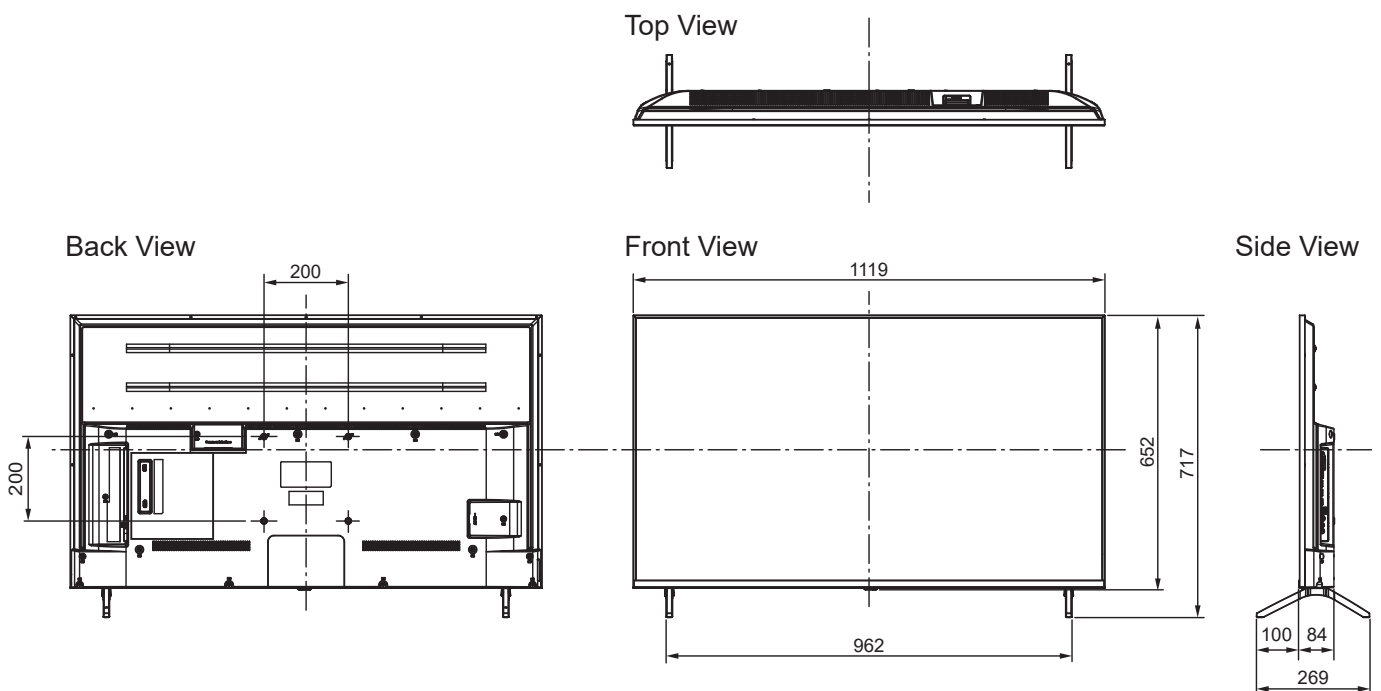

**SPECIFICATIONS**

Dimensions (W x H x D)	1 119 mm x 717 mm x 269 mm (With Pedestal) 1 119 mm x 652 mm x 84 mm (TV only)
Mass	12.5 kg (With Pedestal) 12.0 kg (TV only)

**DIMENSIONS**

**JACKS**

**Note:**  
To make sure that the LED TV fits the cabinet properly when a high degree of precision is required, we recommend that you use the LED TV itself to make the necessary cabinet measurements. Panasonic cannot be responsible for inaccuracies in cabinet design or manufacture.

Specifications are subject to change without notice.  
Non-metric weights and measurements are approximate.