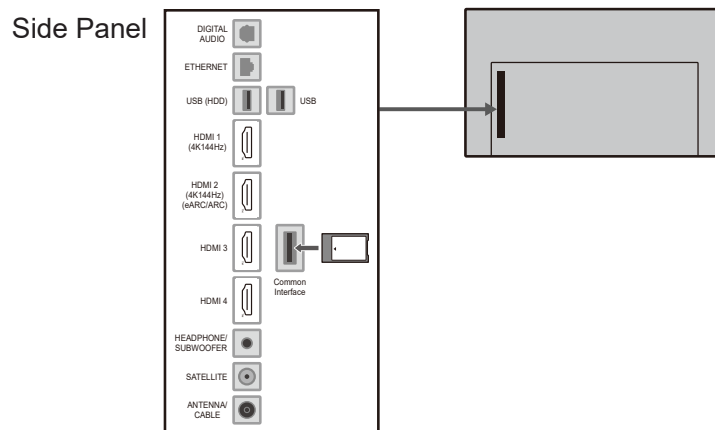

**SPECIFICATIONS**

Dimensions (W x H x D)	1 119 mm x 717 mm x 269 mm (With Pedestal) 1 119 mm x 652 mm x 84 mm (TV only)
Mass	12.5 kg (With Pedestal) 12.0 kg (TV only)

**DIMENSIONS**

**JACKS**

**Note:**  
To make sure that the LED TV fits the cabinet properly when a high degree of precision is required, we recommend that you use the LED TV itself to make the necessary cabinet measurements. Panasonic cannot be responsible for inaccuracies in cabinet design or manufacture.