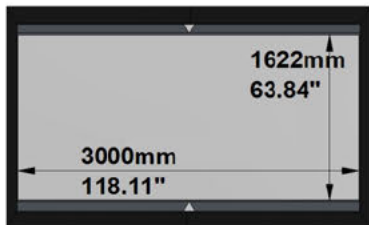

PROJECT: WP23-04411 - MovieMask TB 3000 AGRY2

SCREEN: PFMAMMTB-00019 - 3000-MMTB-1.78-AG2

AVAILABLE FORMATS:

With Top/Bottom Masking to 2.40:1 Aspect Ratio

With Top/Bottom Masking to 2.35:1 Aspect Ratio

With Top/Bottom Masking to 1.89:1 Aspect Ratio

With Top/Bottom Masking to 1.85:1 Aspect Ratio

Cross Section A-A

Cross Section B-B

Side View

Front View

FRAME and NATIVE IMAGE TOLERANCE:

UP TO	MM	INCHES
2500mm/98"	+/- 3mm	+/- 0.12"
4000mm/157"	+/- 5mm	+/- 0.20"
8000mm/315"	+/- 10mm	+/- 0.39"

HOUSING TOLERANCE:		
UP TO	MM	INCHES
2500mm/98"	+/- 9mm	+/- 0.35"
4000mm/157"	+/- 15mm	+/- 0.59"
8000mm/315"	+/- 30mm	+/- 1.18"

Autogenerated Drawing - Not in Scale

SCREEN CONFIGURATION SUMMARY

PROJECT: WP23-04411 - MovieMask TB 3000 AGRY2