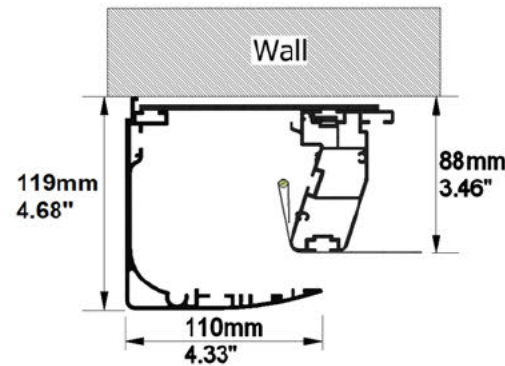

PROJECT: WP23-04411 - MovieMask TB 3000 AGRY2

SCREEN: PFMAMMTB-00019 - 3000-MMTB-1.78-AG2

AVAILABLE FORMATS:

With Top/Bottom Masking to 2.40:1 Aspect Ratio

With Top/Bottom Masking to 2.35:1 Aspect Ratio

With Top/Bottom Masking to 1.89:1 Aspect Ratio

With Top/Bottom Masking to 1.85:1 Aspect Ratio

Cross Section A-A

Cross Section B-B

Side View

Front View

FRAME and NATIVE IMAGE TOLERANCE:

UP TO	MM	INCHES
2500mm/98"	+/- 3mm	+/- 0.12"
4000mm/157"	+/- 5mm	+/- 0.20"
8000mm/315"	+/- 10mm	+/- 0.39"

HOUSING TOLERANCE:		
UP TO	MM	INCHES
2500mm/98"	+/- 9mm	+/- 0.35"
4000mm/157"	+/- 15mm	+/- 0.59"
8000mm/315"	+/- 30mm	+/- 1.18"

Autogenerated Drawing - Not in Scale

SCREEN CONFIGURATION SUMMARY

PROJECT: WP23-04411 - MovieMask TB 3000 AGRY2