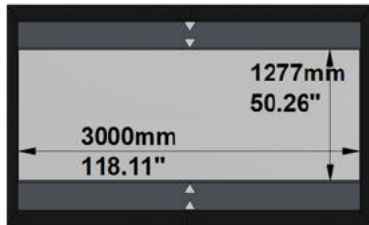

PROJECT: WP23-04411 - MovieMask TB 3000 AGRY2

SCREEN: PFMAMMTB-00019 - 3000-MMTB-1.78-AG2

AVAILABLE FORMATS:

With Top/Bottom Masking to 2.40:1 Aspect Ratio

With Top/Bottom Masking to 2.35:1 Aspect Ratio

With Top/Bottom Masking to 1.89:1 Aspect Ratio

With Top/Bottom Masking to 1.85:1 Aspect Ratio

Cross Section A-A

Cross Section B-B

Side View

Front View

FRAME and NATIVE IMAGE TOLERANCE:

UP TO	MM	INCHES
2500mm/98"	+/- 3mm	+/- 0.12"
4000mm/157"	+/- 5mm	+/- 0.20"
8000mm/315"	+/- 10mm	+/- 0.39"