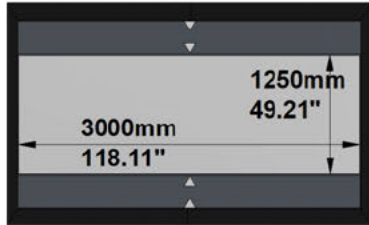

PROJECT: WP23-04411 - MovieMask TB 3000 AGRY2

SCREEN: PFMAMMTB-00019 - 3000-MMTB-1.78-AG2

AVAILABLE FORMATS:

With Top/Bottom Masking to 2.40:1 Aspect Ratio

With Top/Bottom Masking to 2.35:1 Aspect Ratio

With Top/Bottom Masking to 1.89:1 Aspect Ratio

With Top/Bottom Masking to 1.85:1 Aspect Ratio

Cross Section A-A

Cross Section B-B

Side View

Front View

FRAME and NATIVE IMAGE TOLERANCE:

UP TO	MM	INCHES
2500mm/98"	+/- 3mm	+/- 0.12"
4000mm/157"	+/- 5mm	+/- 0.20"
8000mm/315"	+/- 10mm	+/- 0.39"