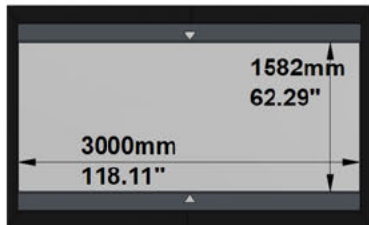

PROJECT: WP23-04411 - MovieMask TB 3000 AGRY2

SCREEN: PFMAMMTB-00019 - 3000-MMTB-1.78-AG2

AVAILABLE FORMATS:

With Top/Bottom Masking to 2.40:1 Aspect Ratio

With Top/Bottom Masking to 2.35:1 Aspect Ratio

With Top/Bottom Masking to 1.89:1 Aspect Ratio

With Top/Bottom Masking to 1.85:1 Aspect Ratio

Cross Section A-A

Cross Section B-B

Side View

Front View

FRAME and NATIVE IMAGE TOLERANCE:

UP TO	MM	INCHES
2500mm/98"	+/- 3mm	+/- 0.12"
4000mm/157"	+/- 5mm	+/- 0.20"
8000mm/315"	+/- 10mm	+/- 0.39"

HOUSING TOLERANCE:		
UP TO	MM	INCHES
2500mm/98"	+/- 9mm	+/- 0.35"
4000mm/157"	+/- 15mm	+/- 0.59"
8000mm/315"	+/- 30mm	+/- 1.18"

Autogenerated Drawing - Not in Scale

SCREEN CONFIGURATION SUMMARY

PROJECT: WP23-04411 - MovieMask TB 3000 AGRY2