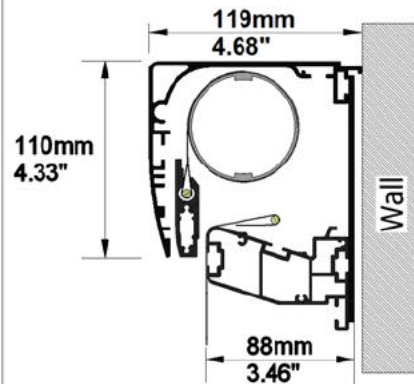

SCREEN CONFIGURATION SUMMARY

PROJECT: WP23-04411 - MovieMask TB 3000 AGRY2

SCREEN: PFMAMMTB-00019 - 3000-MMTB-1.78-AG2

SCREEN:

PFMAMMTB-00019

Description: 3000-MMTB-1.78-AG2
Description 2: Overall size 3.220x1.905 mm
Screen Model: MovieMask TB
Native Aspect Ratio: 1.78 Widescreen TV (16:9)
Fabric: Ambient Grey 2
Dimension Range: 3000mm

PROJECT: WP23-04411 - MovieMask TB 3000 AGRY2

SCREEN: PFMAMMTB-00019 - 3000-MMTB-1.78-AG2

AVAILABLE FORMATS:

With Top/Bottom Masking to 2.40:1 Aspect Ratio

With Top/Bottom Masking to 2.35:1 Aspect Ratio

With Top/Bottom Masking to 1.89:1 Aspect Ratio

With Top/Bottom Masking to 1.85:1 Aspect Ratio

Cross Section A-A

Cross Section B-B

Side View

Front View

FRAME and NATIVE IMAGE TOLERANCE:

UP TO	MM	INCHES
2500mm/98"	+/- 3mm	+/- 0.12"
4000mm/157"	+/- 5mm	+/- 0.20"
8000mm/315"	+/- 10mm	+/- 0.39"

HOUSING TOLERANCE:		
UP TO	MM	INCHES
2500mm/98"	+/- 9mm	+/- 0.35"
4000mm/157"	+/- 15mm	+/- 0.59"
8000mm/315"	+/- 30mm	+/- 1.18"

Autogenerated Drawing - Not in Scale

SCREEN CONFIGURATION SUMMARY

PROJECT: WP23-04411 - MovieMask TB 3000 AGRY2