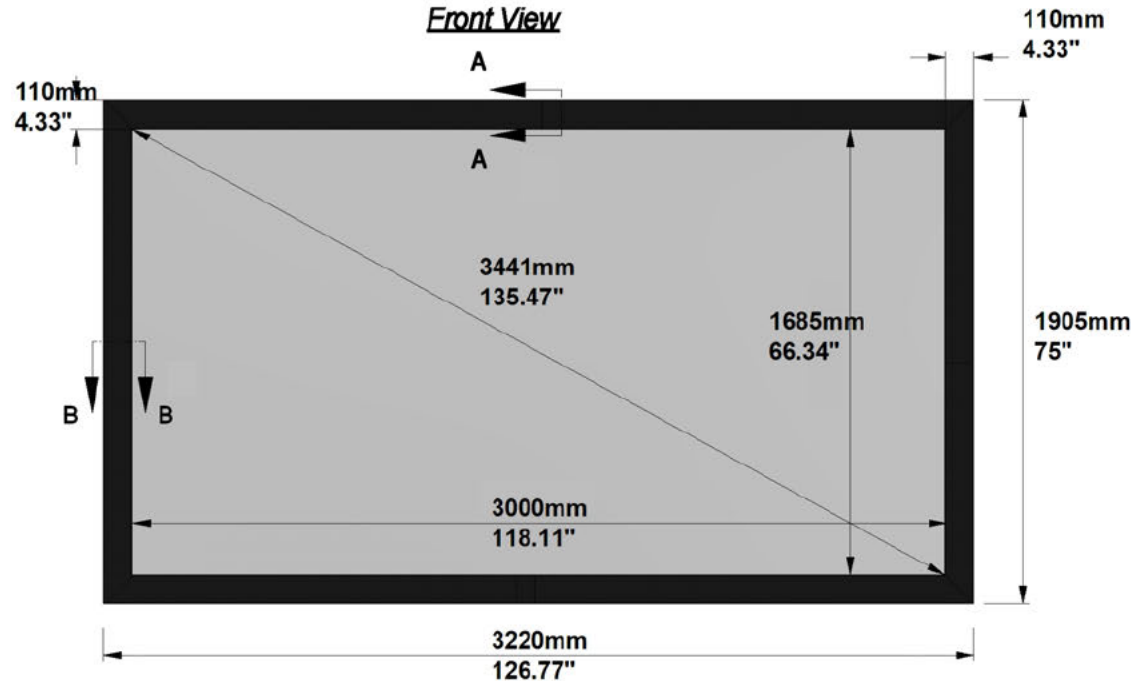

With Top/Bottom Masking to 1.85:1 Aspect Ratio

Cross Section A-A

Cross Section B-B

Side View

Front View

FRAME and NATIVE IMAGE TOLERANCE:

UP TO	MM	INCHES
2500mm/98"	+/- 3mm	+/- 0.12"
4000mm/157"	+/- 5mm	+/- 0.20"
8000mm/315"	+/- 10mm	+/- 0.39"

HOUSING TOLERANCE:		
UP TO	MM	INCHES
2500mm/98"	+/- 9mm	+/- 0.35"
4000mm/157"	+/- 15mm	+/- 0.59"
8000mm/315"	+/- 30mm	+/- 1.18"

Autogenerated Drawing - Not in Scale

SCREEN CONFIGURATION SUMMARY

PROJECT: WP23-04411 - MovieMask TB 3000 AGRY2