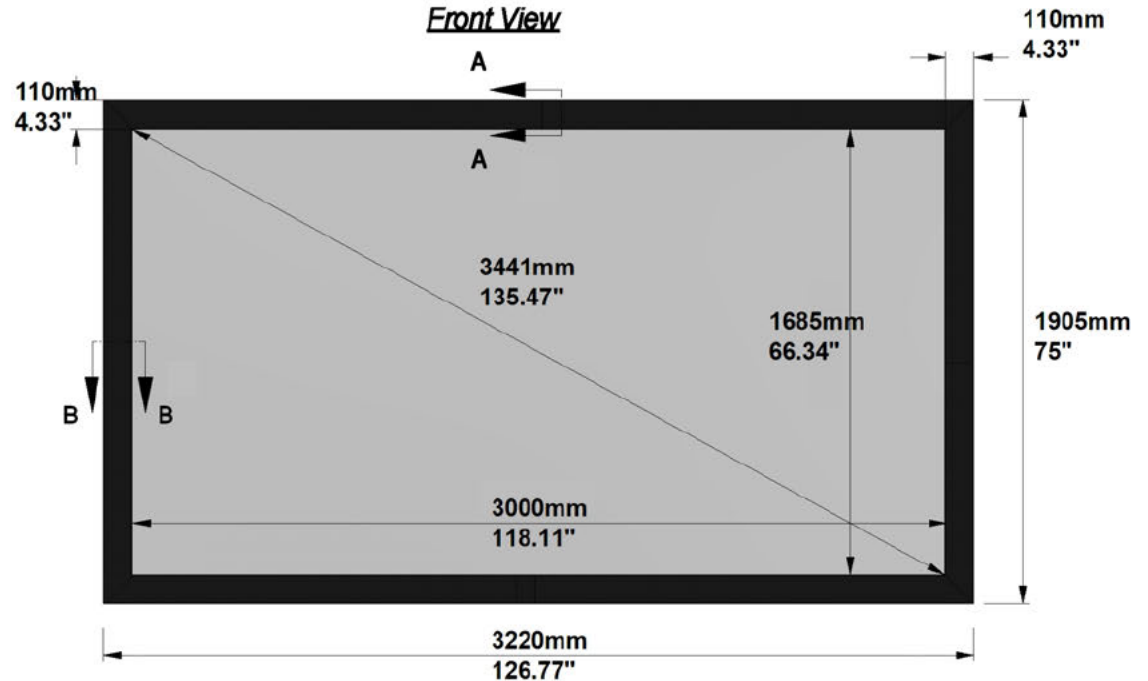

PROJECT: WP23-00477 - MovieMaskTB 3000 16x9 RGR

SCREEN: PFMAMMTB-00008 - 3000-MMTB-1.78-RG2

AVAILABLE FORMATS:

With Top/Bottom Masking to 2.40:1 Aspect Ratio

With Top/Bottom Masking to 2.35:1 Aspect Ratio

With Top/Bottom Masking to 1.89:1 Aspect Ratio

With Top/Bottom Masking to 1.85:1 Aspect Ratio

Cross Section A-A

Cross Section B-B

Side View

Front View

FRAME and NATIVE IMAGE TOLERANCE:

UP TO	MM	INCHES
2500mm/98"	+/- 3mm	+/- 0.12"
4000mm/157"	+/- 5mm	+/- 0.20"
8000mm/315"	+/- 10mm	+/- 0.39"

HOUSING TOLERANCE:		
UP TO	MM	INCHES
2500mm/98"	+/- 9mm	+/- 0.35"
4000mm/157"	+/- 15mm	+/- 0.59"
8000mm/315"	+/- 30mm	+/- 1.18"

Autogenerated Drawing - Not in Scale

SCREEN CONFIGURATION SUMMARY

PROJECT: WP23-00477 - MovieMaskTB 3000 16x9 RGR