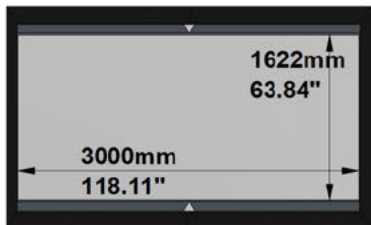

PROJECT: WP23-00477 - MovieMaskTB 3000 16x9 RGR

SCREEN: PFMAMMTB-00008 - 3000-MMTB-1.78-RG2

AVAILABLE FORMATS:

With Top/Bottom Masking to 2.40:1 Aspect Ratio

With Top/Bottom Masking to 2.35:1 Aspect Ratio

With Top/Bottom Masking to 1.89:1 Aspect Ratio

With Top/Bottom Masking to 1.85:1 Aspect Ratio

Cross Section A-A

Cross Section B-B

Side View

Front View

FRAME and NATIVE IMAGE TOLERANCE:

UP TO	MM	INCHES
2500mm/98"	+/- 3mm	+/- 0.12"
4000mm/157"	+/- 5mm	+/- 0.20"
8000mm/315"	+/- 10mm	+/- 0.39"

HOUSING TOLERANCE:		
UP TO	MM	INCHES
2500mm/98"	+/- 9mm	+/- 0.35"
4000mm/157"	+/- 15mm	+/- 0.59"
8000mm/315"	+/- 30mm	+/- 1.18"

Autogenerated Drawing - Not in Scale

SCREEN CONFIGURATION SUMMARY

PROJECT: WP23-00477 - MovieMaskTB 3000 16x9 RGR