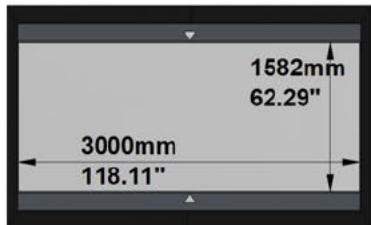

PROJECT: WP23-00477 - MovieMaskTB 3000 16x9 RGR

SCREEN: PFMAMMTB-00008 - 3000-MMTB-1.78-RG2

AVAILABLE FORMATS:

With Top/Bottom Masking to 2.40:1 Aspect Ratio

With Top/Bottom Masking to 2.35:1 Aspect Ratio

With Top/Bottom Masking to 1.89:1 Aspect Ratio

With Top/Bottom Masking to 1.85:1 Aspect Ratio

Cross Section A-A

Cross Section B-B

Side View

Front View

FRAME and NATIVE IMAGE TOLERANCE:

UP TO	MM	INCHES
2500mm/98"	+/- 3mm	+/- 0.12"
4000mm/157"	+/- 5mm	+/- 0.20"
8000mm/315"	+/- 10mm	+/- 0.39"

HOUSING TOLERANCE:		
UP TO	MM	INCHES
2500mm/98"	+/- 9mm	+/- 0.35"
4000mm/157"	+/- 15mm	+/- 0.59"
8000mm/315"	+/- 30mm	+/- 1.18"

Autogenerated Drawing - Not in Scale

SCREEN CONFIGURATION SUMMARY

PROJECT: WP23-00477 - MovieMaskTB 3000 16x9 RGR