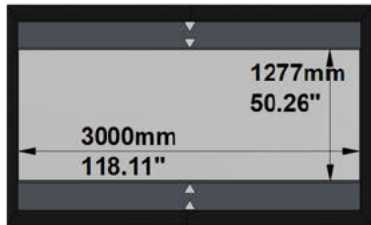

SCREEN CONFIGURATION SUMMARY

PROJECT: WP23-00477 - MovieMaskTB 3000 16x9 RGR

SCREEN: PFMAMMTB-00008 - 3000-MMTB-1.78-RG2

SCREEN:

PFMAMMTB-00008

Description: 3000-MMTB-1.78-RG2
Description 2: Overall size 3.220x1.905 mm
Screen Model: MovieMask TB
Native Aspect Ratio: 1.78 Widescreen TV (16:9)
Fabric: Reference Grey 2
Dimension Range: 3000mm

PROJECT: WP23-00477 - MovieMaskTB 3000 16x9 RGR

SCREEN: PFMAMMTB-00008 - 3000-MMTB-1.78-RG2

AVAILABLE FORMATS:

With Top/Bottom Masking to 2.40:1 Aspect Ratio

With Top/Bottom Masking to 2.35:1 Aspect Ratio

With Top/Bottom Masking to 1.89:1 Aspect Ratio

With Top/Bottom Masking to 1.85:1 Aspect Ratio

Cross Section A-A

Cross Section B-B

Side View

Front View

FRAME and NATIVE IMAGE TOLERANCE:

UP TO	MM	INCHES
2500mm/98"	+/- 3mm	+/- 0.12"
4000mm/157"	+/- 5mm	+/- 0.20"
8000mm/315"	+/- 10mm	+/- 0.39"