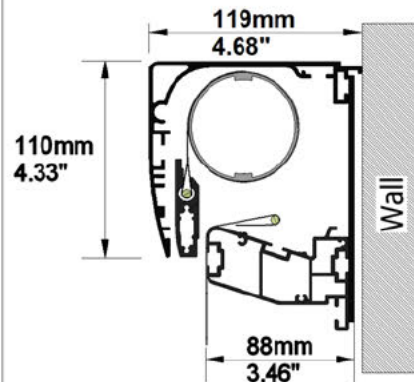

SCREEN CONFIGURATION SUMMARY

PROJECT: WP23-00477 - MovieMaskTB 3000 16x9 RGR

SCREEN: PFMAMMTB-00008 - 3000-MMTB-1.78-RG2

SCREEN:

PFMAMMTB-00008

Description: 3000-MMTB-1.78-RG2
Description 2: Overall size 3.220x1.905 mm
Screen Model: MovieMask TB
Native Aspect Ratio: 1.78 Widescreen TV (16:9)
Fabric: Reference Grey 2
Dimension Range: 3000mm

PROJECT: WP23-00477 - MovieMaskTB 3000 16x9 RGR

SCREEN: PFMAMMTB-00008 - 3000-MMTB-1.78-RG2

AVAILABLE FORMATS:

With Top/Bottom Masking to 2.40:1 Aspect Ratio

With Top/Bottom Masking to 2.35:1 Aspect Ratio

With Top/Bottom Masking to 1.89:1 Aspect Ratio

With Top/Bottom Masking to 1.85:1 Aspect Ratio

Cross Section A-A

Cross Section B-B

Side View

Front View

FRAME and NATIVE IMAGE TOLERANCE:

UP TO	MM	INCHES
2500mm/98"	+/- 3mm	+/- 0.12"
4000mm/157"	+/- 5mm	+/- 0.20"
8000mm/315"	+/- 10mm	+/- 0.39"

HOUSING TOLERANCE:		
UP TO	MM	INCHES
2500mm/98"	+/- 9mm	+/- 0.35"
4000mm/157"	+/- 15mm	+/- 0.59"
8000mm/315"	+/- 30mm	+/- 1.18"

Autogenerated Drawing - Not in Scale

SCREEN CONFIGURATION SUMMARY

PROJECT: WP23-00477 - MovieMaskTB 3000 16x9 RGR