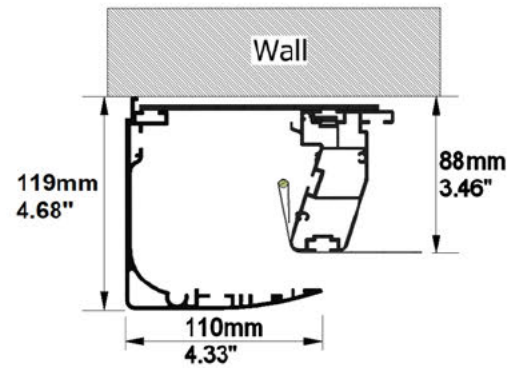

PROJECT: WP23-00477 - MovieMaskTB 3000 16x9 RGR

SCREEN: PFMAMMTB-00008 - 3000-MMTB-1.78-RG2

AVAILABLE FORMATS:

With Top/Bottom Masking to 2.40:1 Aspect Ratio

With Top/Bottom Masking to 2.35:1 Aspect Ratio

With Top/Bottom Masking to 1.89:1 Aspect Ratio

With Top/Bottom Masking to 1.85:1 Aspect Ratio

Cross Section A-A

Cross Section B-B

Side View

Front View

FRAME and NATIVE IMAGE TOLERANCE:

UP TO	MM	INCHES
2500mm/98"	+/- 3mm	+/- 0.12"
4000mm/157"	+/- 5mm	+/- 0.20"
8000mm/315"	+/- 10mm	+/- 0.39"

HOUSING TOLERANCE:		
UP TO	MM	INCHES
2500mm/98"	+/- 9mm	+/- 0.35"
4000mm/157"	+/- 15mm	+/- 0.59"
8000mm/315"	+/- 30mm	+/- 1.18"

Autogenerated Drawing - Not in Scale

SCREEN CONFIGURATION SUMMARY

PROJECT: WP23-00477 - MovieMaskTB 3000 16x9 RGR