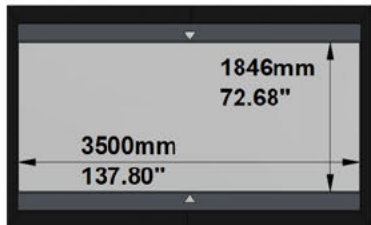

## AVAILABLE FORMATS:

With Top/Bottom Masking to 2.40:1 Aspect Ratio

With Top/Bottom Masking to 2.35:1 Aspect Ratio

With Top/Bottom Masking to 1.89:1 Aspect Ratio

With Top/Bottom Masking to 1.85:1 Aspect Ratio