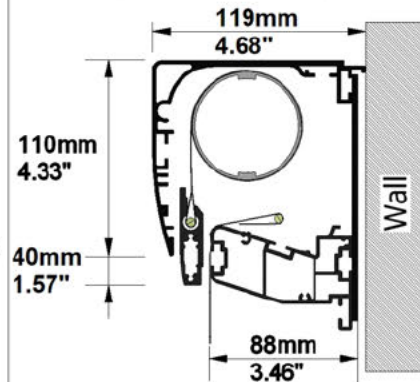

## AVAILABLE FORMATS:

With Top/Bottom Masking to 2.40:1 Aspect Ratio

With Top/Bottom Masking to 2.35:1 Aspect Ratio

With Top/Bottom Masking to 1.89:1 Aspect Ratio

With Top/Bottom Masking to 1.85:1 Aspect Ratio

*Cross Section A-A*

*Cross Section B-B*

*Side View*

*Front View*

## FRAME and NATIVE IMAGE TOLERANCE:

UP TO	MM	INCHES
2500mm/98"	+/- 3mm	+/- 0.12"
4000mm/157"	+/- 5mm	+/- 0.20"
8000mm/315"	+/- 10mm	+/- 0.39"

HOUSING TOLERANCE:		
UP TO	MM	INCHES
2500mm/98"	+/- 9mm	+/- 0.35"
4000mm/157"	+/- 15mm	+/- 0.59"
8000mm/315"	+/- 30mm	+/- 1.18"