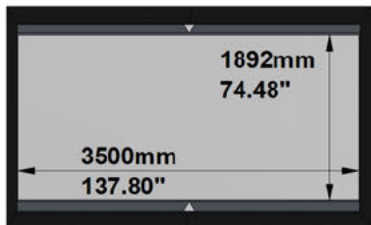

## AVAILABLE FORMATS:

With Top/Bottom Masking to 2.40:1 Aspect Ratio

With Top/Bottom Masking to 2.35:1 Aspect Ratio

With Top/Bottom Masking to 1.89:1 Aspect Ratio

With Top/Bottom Masking to 1.85:1 Aspect Ratio

*Cross Section A-A*

*Cross Section B-B*

*Side View*

*Front View*