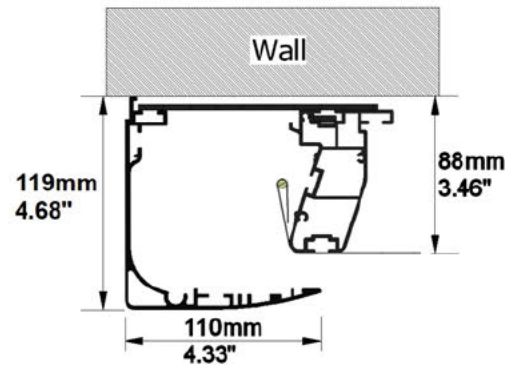

## AVAILABLE FORMATS:

With Top/Bottom Masking to 2.40:1 Aspect Ratio

With Top/Bottom Masking to 2.35:1 Aspect Ratio

With Top/Bottom Masking to 1.89:1 Aspect Ratio

With Top/Bottom Masking to 1.85:1 Aspect Ratio

*Cross Section A-A*

*Cross Section B-B*

*Side View*

*Front View*

## FRAME and NATIVE IMAGE TOLERANCE:

UP TO	MM	INCHES
2500mm/98"	+/- 3mm	+/- 0.12"
4000mm/157"	+/- 5mm	+/- 0.20"
8000mm/315"	+/- 10mm	+/- 0.39"

HOUSING TOLERANCE:		
UP TO	MM	INCHES
2500mm/98"	+/- 9mm	+/- 0.35"
4000mm/157"	+/- 15mm	+/- 0.59"
8000mm/315"	+/- 30mm	+/- 1.18"