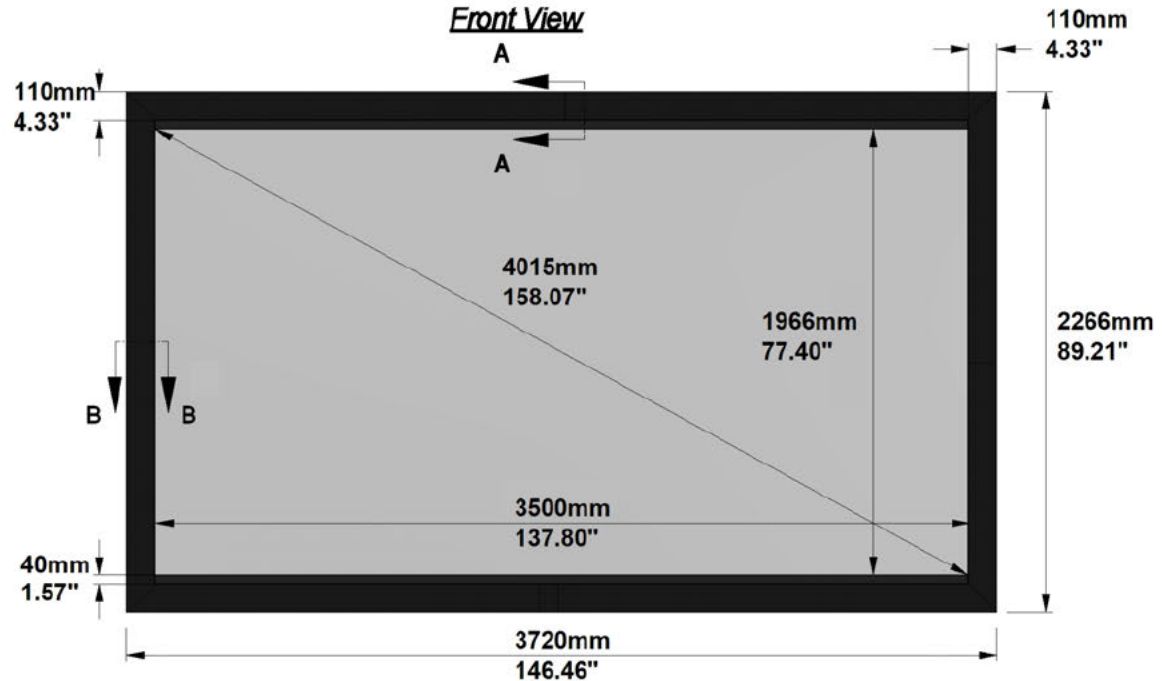

## AVAILABLE FORMATS:

With Top/Bottom Masking to 2.40:1 Aspect Ratio

With Top/Bottom Masking to 2.35:1 Aspect Ratio

With Top/Bottom Masking to 1.89:1 Aspect Ratio

With Top/Bottom Masking to 1.85:1 Aspect Ratio

*Cross Section A-A*

*Cross Section B-B*

*Side View*

*Front View*

## FRAME and NATIVE IMAGE TOLERANCE:

UP TO	MM	INCHES
2500mm/98"	+/- 3mm	+/- 0.12"
4000mm/157"	+/- 5mm	+/- 0.20"
8000mm/315"	+/- 10mm	+/- 0.39"

HOUSING TOLERANCE:		
UP TO	MM	INCHES
2500mm/98"	+/- 9mm	+/- 0.35"
4000mm/157"	+/- 15mm	+/- 0.59"
8000mm/315"	+/- 30mm	+/- 1.18"

Autogenerated Drawing - Not in Scale