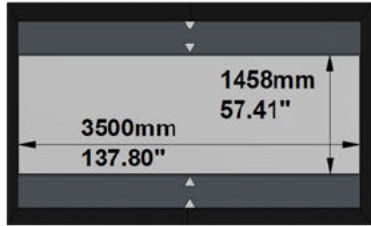

SCREEN CONFIGURATION SUMMARY

PROJECT: WP23-04412 - MovieMask TB 3500 AGRY2

SCREEN: PFMAMMTB-00020 - 3500-MMTB-1.78-AG2

AVAILABLE FORMATS:

With Top/Bottom Masking to 2.40:1 Aspect Ratio