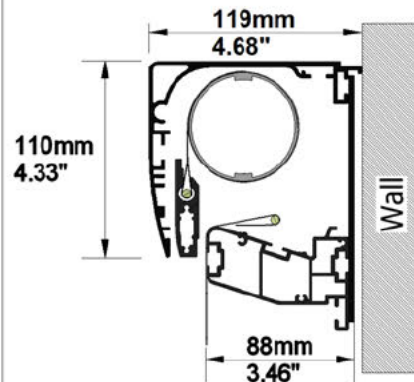

SCREEN CONFIGURATION SUMMARY

PROJECT: WP23-00522 - MovieMaskTB 2500 16x9 VAC

SCREEN: PFMAMMTB-00015 - 2500-MMTB-1.78-VAC

SCREEN:

PFMAMMTB-00015

Description: 2500-MMTB-1.78-VAC
Description 2: Overall size 2.720x1.624 mm
Screen Model: MovieMask TB
Native Aspect Ratio: 1.78 Widescreen TV (16:9)
Fabric: Vision Acoustik
Dimension Range: 2500mm

PROJECT: WP23-00522 - MovieMaskTB 2500 16x9 VAC

SCREEN: PFMAMMTB-00015 - 2500-MMTB-1.78-VAC

AVAILABLE FORMATS:

With Top/Bottom Masking to 2.40:1 Aspect Ratio

With Top/Bottom Masking to 2.35:1 Aspect Ratio

With Top/Bottom Masking to 1.89:1 Aspect Ratio

With Top/Bottom Masking to 1.85:1 Aspect Ratio

Cross Section A-A

Cross Section B-B

Side View

Front View

FRAME and NATIVE IMAGE TOLERANCE:

UP TO	MM	INCHES
2500mm/98"	+/- 3mm	+/- 0.12"
4000mm/157"	+/- 5mm	+/- 0.20"
8000mm/315"	+/- 10mm	+/- 0.39"

HOUSING TOLERANCE:		
UP TO	MM	INCHES
2500mm/98"	+/- 9mm	+/- 0.35"
4000mm/157"	+/- 15mm	+/- 0.59"
8000mm/315"	+/- 30mm	+/- 1.18"

Autogenerated Drawing - Not in Scale

SCREEN CONFIGURATION SUMMARY

PROJECT: WP23-00522 - MovieMaskTB 2500 16x9 VAC