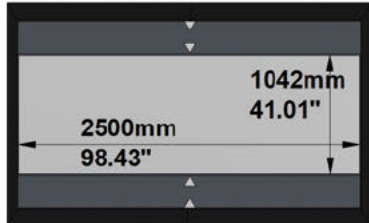

SCREEN CONFIGURATION SUMMARY

PROJECT: WP23-00522 - MovieMaskTB 2500 16x9 VAC

SCREEN: PFMAMMTB-00015 - 2500-MMTB-1.78-VAC

AVAILABLE FORMATS:

With Top/Bottom Masking to 2.40:1 Aspect Ratio