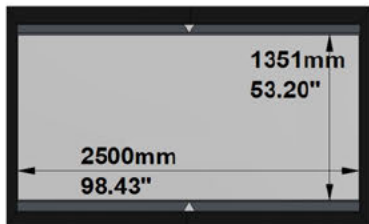

PROJECT: WP23-00522 - MovieMaskTB 2500 16x9 VAC

SCREEN: PFMAMMTB-00015 - 2500-MMTB-1.78-VAC

AVAILABLE FORMATS:

With Top/Bottom Masking to 2.40:1 Aspect Ratio

With Top/Bottom Masking to 2.35:1 Aspect Ratio

With Top/Bottom Masking to 1.89:1 Aspect Ratio

With Top/Bottom Masking to 1.85:1 Aspect Ratio

Cross Section A-A

Cross Section B-B

Side View

Front View

FRAME and NATIVE IMAGE TOLERANCE:

UP TO	MM	INCHES
2500mm/98"	+/- 3mm	+/- 0.12"
4000mm/157"	+/- 5mm	+/- 0.20"
8000mm/315"	+/- 10mm	+/- 0.39"

HOUSING TOLERANCE:		
UP TO	MM	INCHES
2500mm/98"	+/- 9mm	+/- 0.35"
4000mm/157"	+/- 15mm	+/- 0.59"
8000mm/315"	+/- 30mm	+/- 1.18"

Autogenerated Drawing - Not in Scale

SCREEN CONFIGURATION SUMMARY

PROJECT: WP23-00522 - MovieMaskTB 2500 16x9 VAC