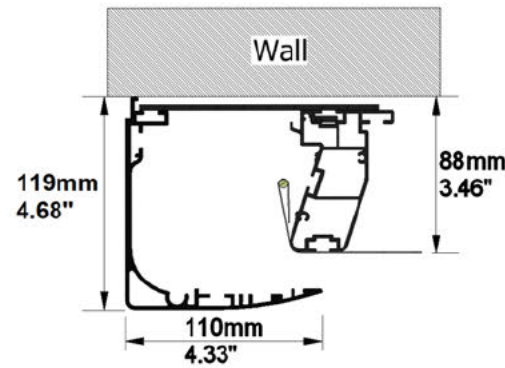

PROJECT: WP23-00522 - MovieMaskTB 2500 16x9 VAC

SCREEN: PFMAMMTB-00015 - 2500-MMTB-1.78-VAC

AVAILABLE FORMATS:

With Top/Bottom Masking to 2.40:1 Aspect Ratio

With Top/Bottom Masking to 2.35:1 Aspect Ratio

With Top/Bottom Masking to 1.89:1 Aspect Ratio

With Top/Bottom Masking to 1.85:1 Aspect Ratio

Cross Section A-A

Cross Section B-B

Side View

Front View

FRAME and NATIVE IMAGE TOLERANCE:

UP TO	MM	INCHES
2500mm/98"	+/- 3mm	+/- 0.12"
4000mm/157"	+/- 5mm	+/- 0.20"
8000mm/315"	+/- 10mm	+/- 0.39"

HOUSING TOLERANCE:		
UP TO	MM	INCHES
2500mm/98"	+/- 9mm	+/- 0.35"
4000mm/157"	+/- 15mm	+/- 0.59"
8000mm/315"	+/- 30mm	+/- 1.18"

Autogenerated Drawing - Not in Scale

SCREEN CONFIGURATION SUMMARY

PROJECT: WP23-00522 - MovieMaskTB 2500 16x9 VAC