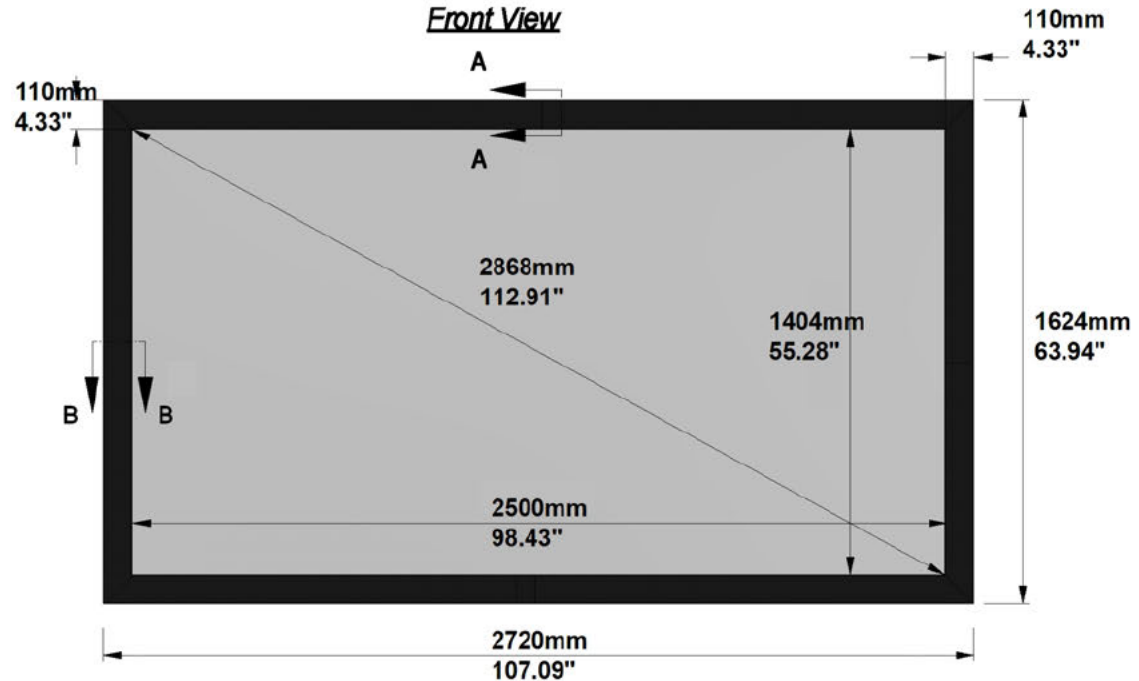

With Top/Bottom Masking to 1.89:1 Aspect Ratio

With Top/Bottom Masking to 1.85:1 Aspect Ratio

Cross Section A-A

Cross Section B-B

Side View

Front View

FRAME and NATIVE IMAGE TOLERANCE:

UP TO	MM	INCHES
2500mm/98"	+/- 3mm	+/- 0.12"
4000mm/157"	+/- 5mm	+/- 0.20"
8000mm/315"	+/- 10mm	+/- 0.39"

HOUSING TOLERANCE:		
UP TO	MM	INCHES
2500mm/98"	+/- 9mm	+/- 0.35"
4000mm/157"	+/- 15mm	+/- 0.59"
8000mm/315"	+/- 30mm	+/- 1.18"

Autogenerated Drawing - Not in Scale

SCREEN CONFIGURATION SUMMARY

PROJECT: WP23-00522 - MovieMaskTB 2500 16x9 VAC