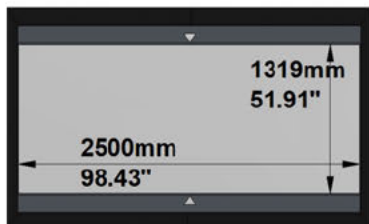

PROJECT: WP23-00522 - MovieMaskTB 2500 16x9 VAC

SCREEN: PFMAMMTB-00015 - 2500-MMTB-1.78-VAC

AVAILABLE FORMATS:

With Top/Bottom Masking to 2.40:1 Aspect Ratio

With Top/Bottom Masking to 2.35:1 Aspect Ratio

With Top/Bottom Masking to 1.89:1 Aspect Ratio

With Top/Bottom Masking to 1.85:1 Aspect Ratio

Cross Section A-A

Cross Section B-B

Side View

Front View

FRAME and NATIVE IMAGE TOLERANCE:

UP TO	MM	INCHES
2500mm/98"	+/- 3mm	+/- 0.12"
4000mm/157"	+/- 5mm	+/- 0.20"
8000mm/315"	+/- 10mm	+/- 0.39"

HOUSING TOLERANCE:		
UP TO	MM	INCHES
2500mm/98"	+/- 9mm	+/- 0.35"
4000mm/157"	+/- 15mm	+/- 0.59"
8000mm/315"	+/- 30mm	+/- 1.18"

Autogenerated Drawing - Not in Scale

SCREEN CONFIGURATION SUMMARY

PROJECT: WP23-00522 - MovieMaskTB 2500 16x9 VAC