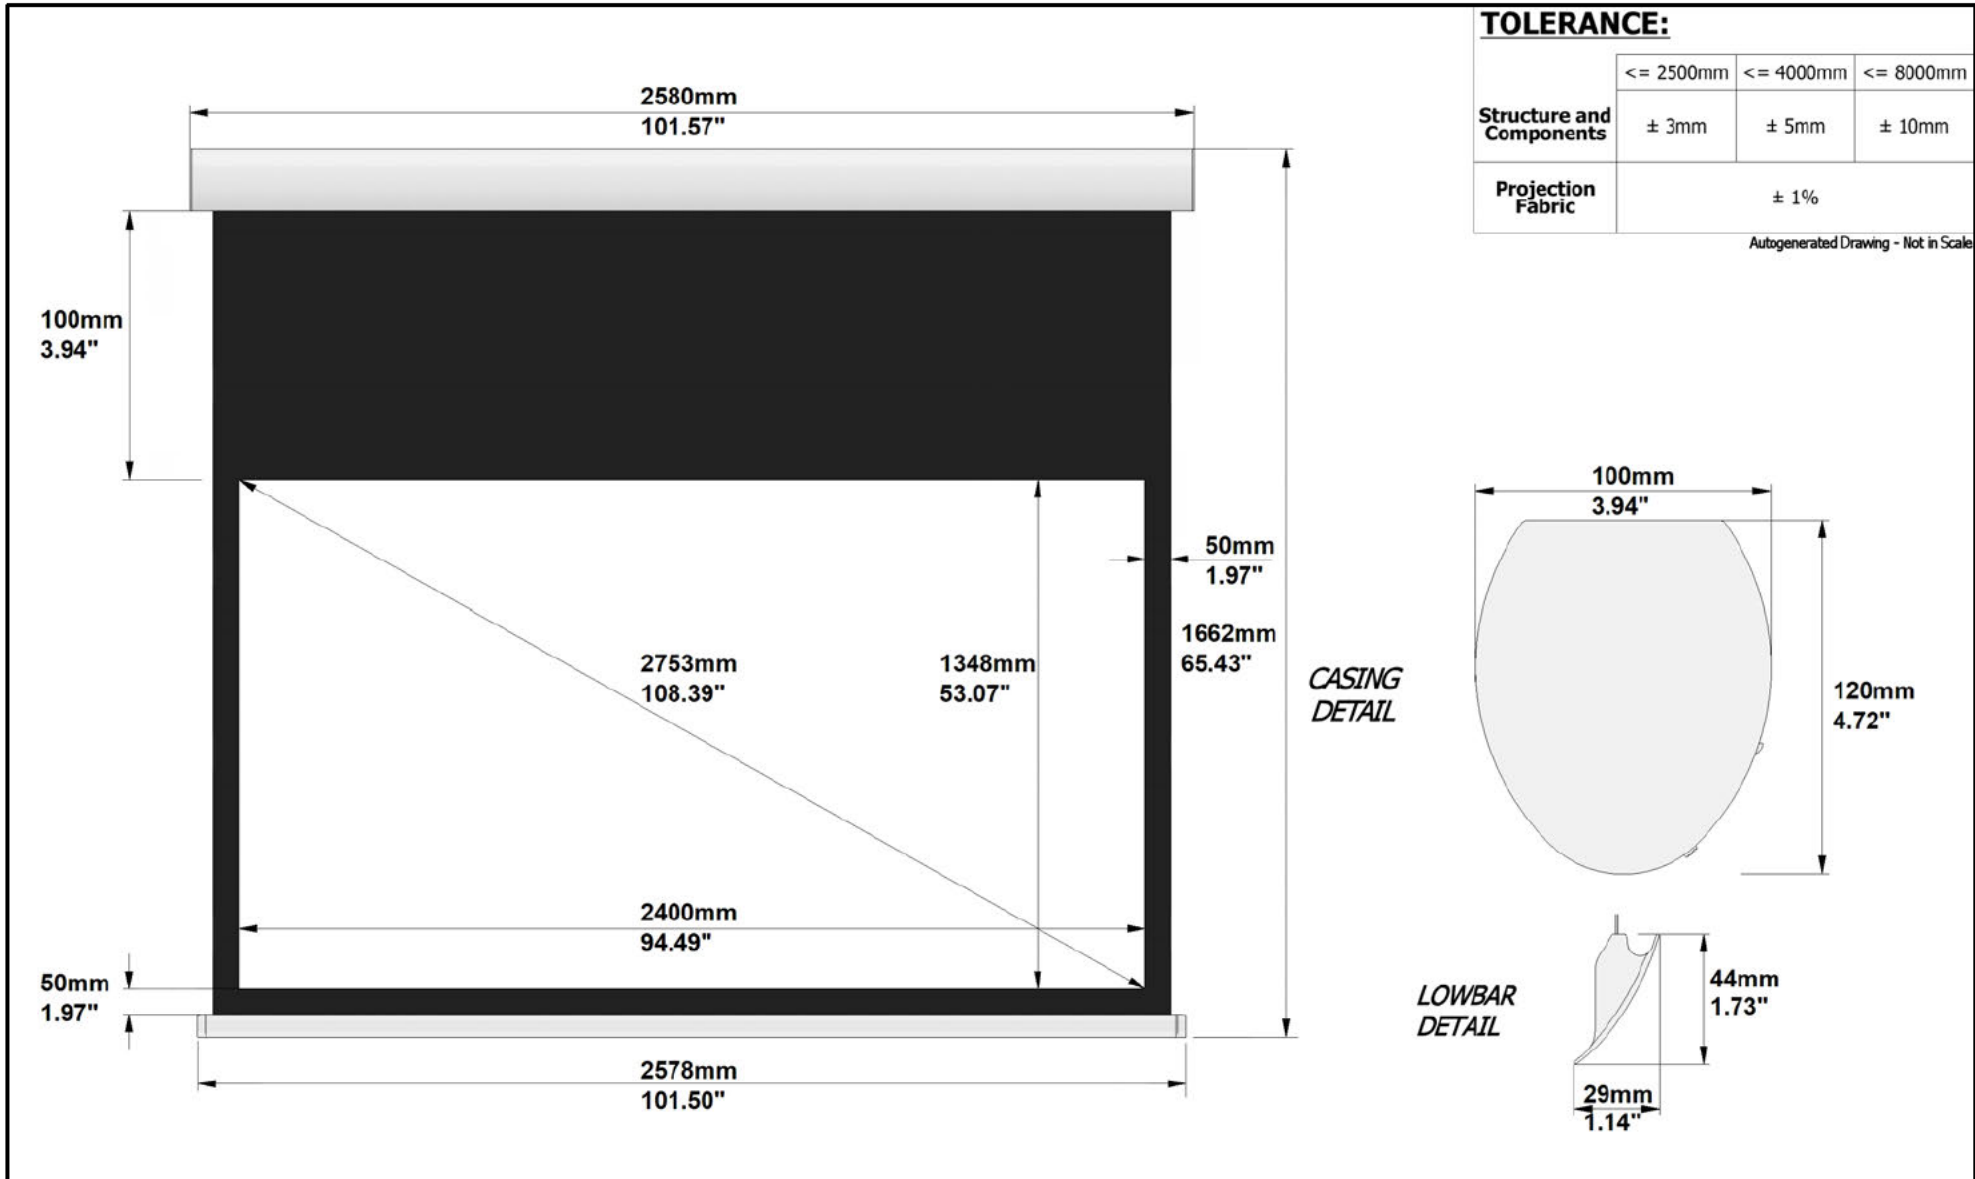

SCREEN CONFIGURATION SUMMARY

PROJECT: WP25-00094 - Rugby Plus RG2

SCREEN: PRONRUGBY-PLUS-01732 - 2400-RUGBY-PLUS-1.78-RG2-B05