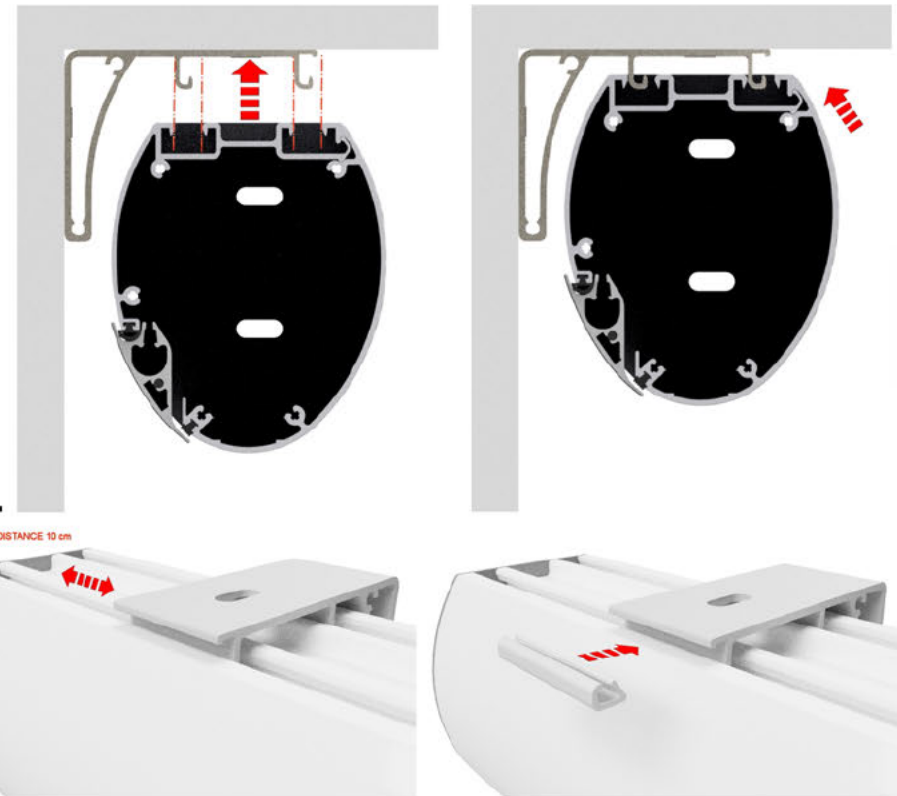

PACKAGING INFORMATION:

ESTIMATED SCREEN NET WEIGHT: 21.30Kg
46.90Lbs

ESTIMATED SHIPPING DIMENSIONS				NUMBER OF BOXES	ESTIMATED SHIPPING WEIGHT
LENGTH	DEPTH	HEIGHT	PALLET HEIGHT		
mm	2760mm	150mm	180mm	1	kg 23.90
inches	108.66"	5.91"	7.09"		lbs 52.58

1. FIX THE BRACKET ON THE WALL, AFTER INSERT THE CASING IN THE BRACKETS
2. INSERT THE BLOCKS SYSTEM BETWEEN THE CASING AND THE BRACKETS