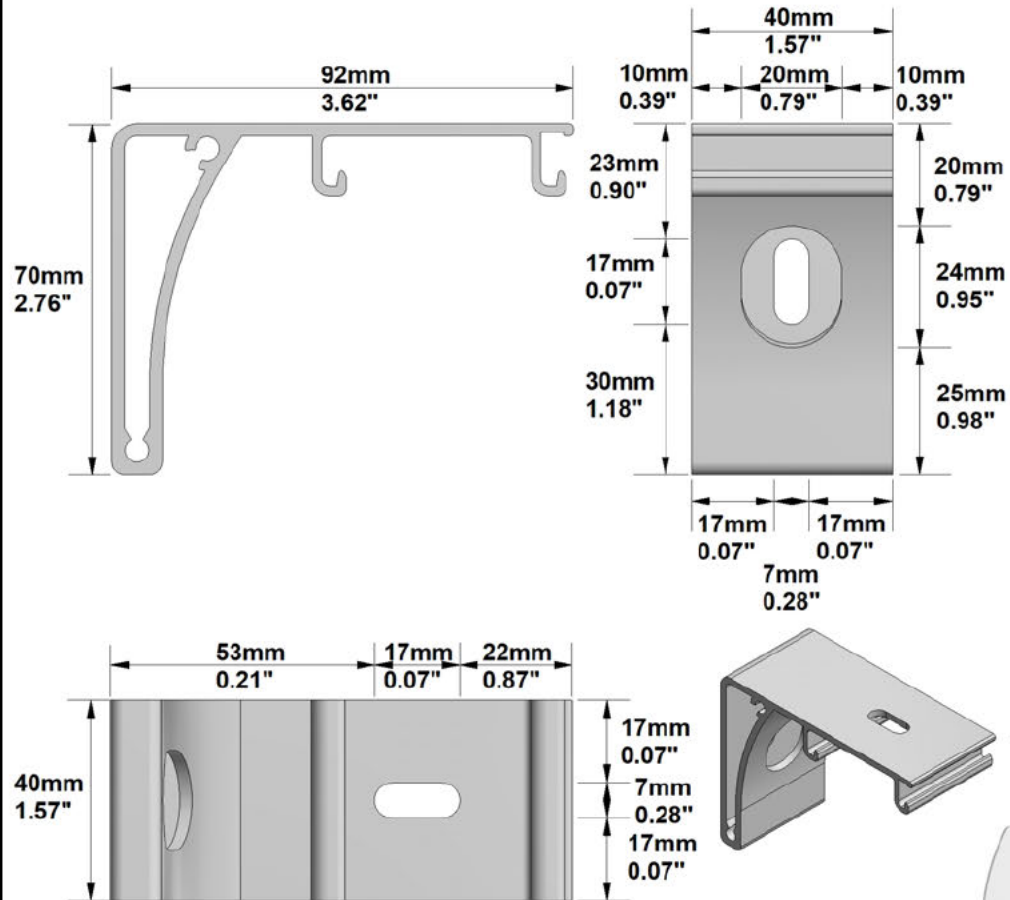

SCREEN CONFIGURATION SUMMARY

PROJECT: WP25-00094 - Rugby Plus RG2

SCREEN: PRONRUGBY-PLUS-01732 - 2400-RUGBY-PLUS-1.78-RG2-B05

Autogenerate drawing - Not in scale

MOUNTING BRACKET AND INSTALLATION VIEW: