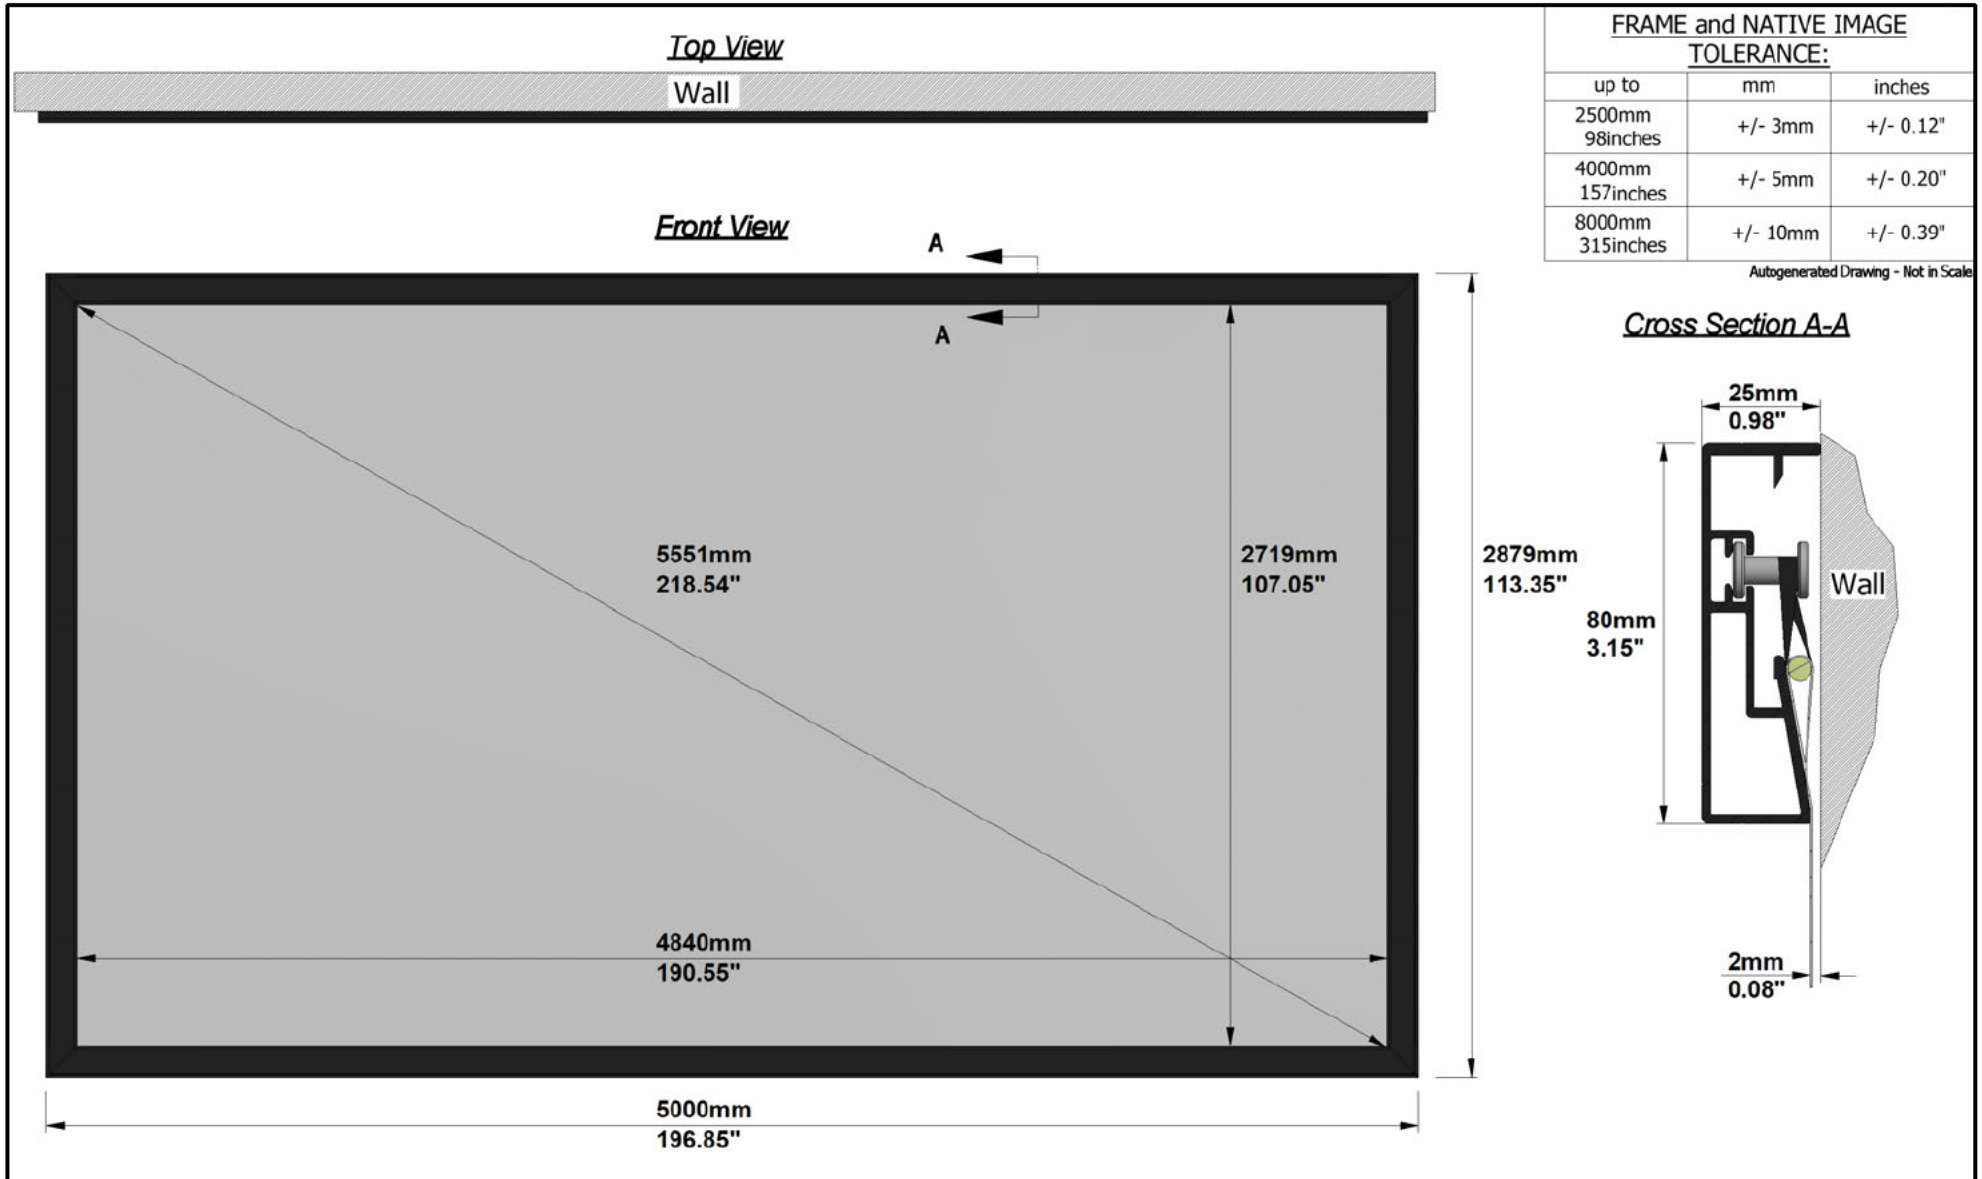

SCREEN CONFIGURATION SUMMARY

PROJECT: WP22-07706 - FRAMEPRO 4840 AGR

SCREEN: PFIxFRAMEPRORE-00762 - 4840-FRAMEPRORE-1.78-AGR