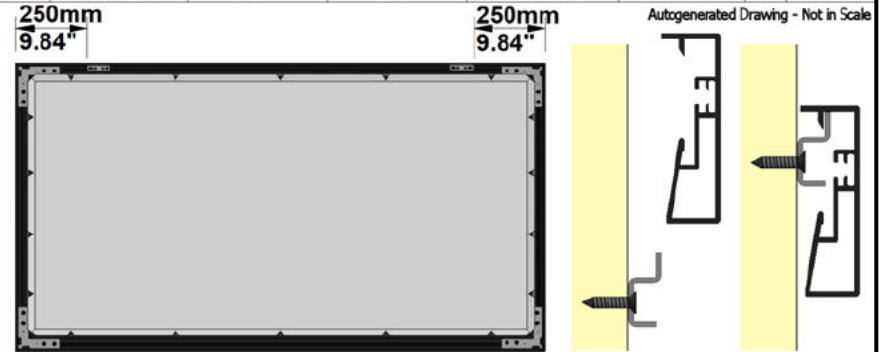

PACKAGING INFORMATION:

ESTIMATED SCREEN NET WEIGHT: 32.50Kg
71.50Lbs

SHIPPING DIMENSIONS				NUMBER OF BOXES	TOTAL SHIPPING WEIGHT
LENGTH	DEPTH	HEIGHT	PALLET HEIGHT		
mm	3219mm	150mm	180mm	1	kg 37.30
inches	126.73"	5.91"	7.09"		lbs 82.06