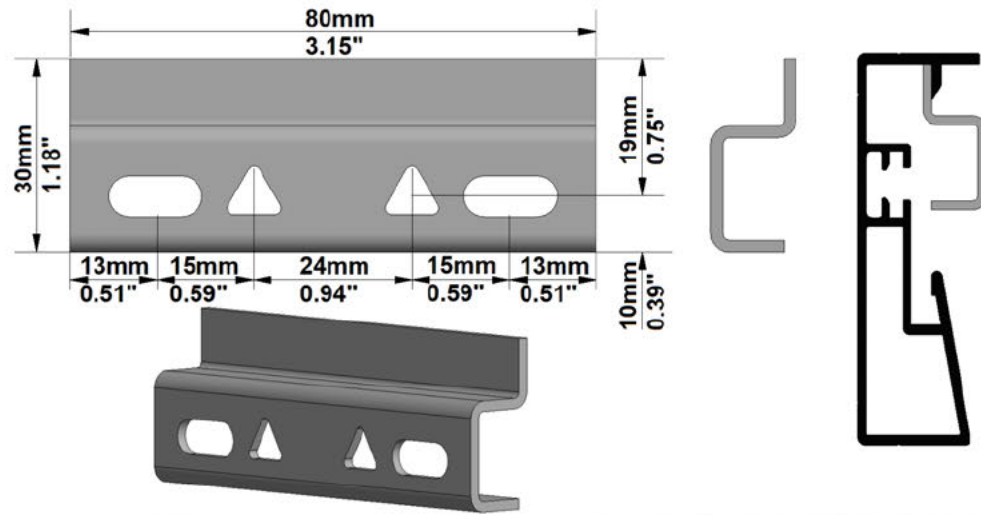

SCREEN CONFIGURATION SUMMARY

PROJECT: WP22-07706 - FRAMEPRO 4840 AGR

SCREEN: PFIFFRAMEPRORE-00762 - 4840-FRAMEPRORE-1.78-AGR

MOUNTING BRACKETS AND INSTALLATION VIEW:

BRACKETS FOR FRAME PRO RE, RB, FB <=3000 OVERALL SCREEN