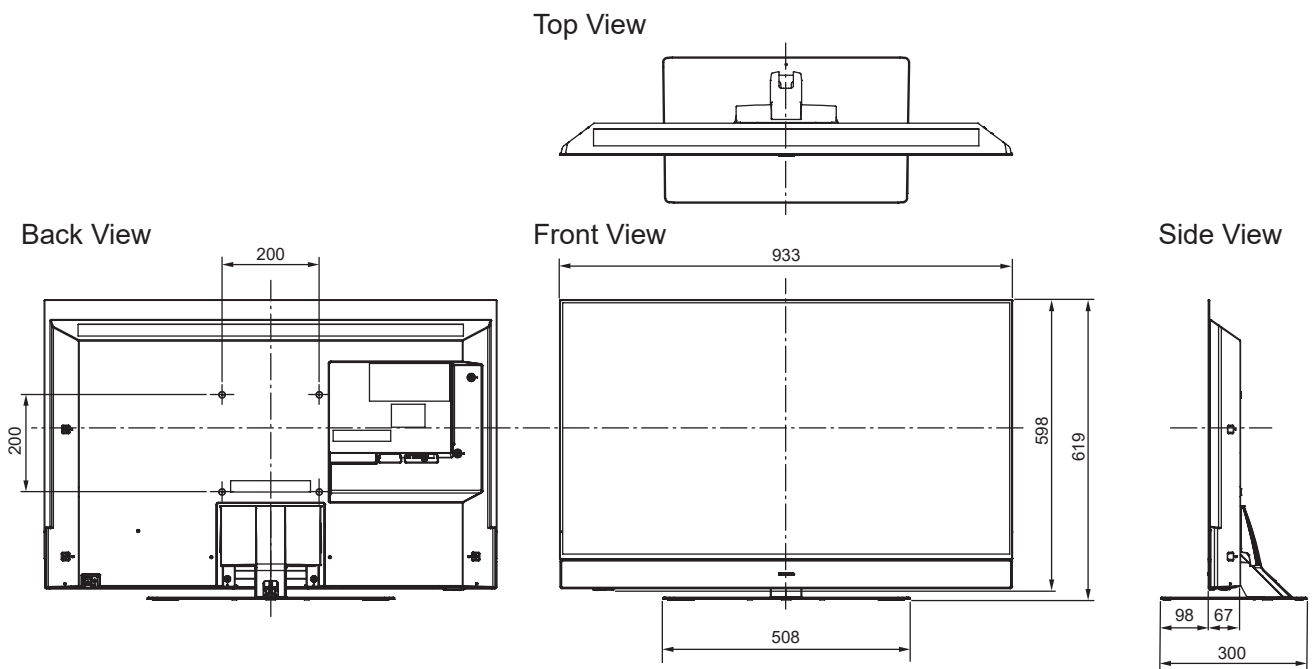

**SPECIFICATIONS**

Dimensions (W x H x D)	933 mm x 619 mm x 300 mm (With Pedestal)
	933 mm x 598 mm x 67 mm (TV only)
Mass	19.5 kg (With Pedestal)
	14.0 kg (TV only)

**DIMENSIONS**

**JACKS**

**Note:**  
To make sure that the OLED TV fits the cabinet properly when a high degree of precision is required, we recommend that you use the OLED TV itself to make the necessary cabinet measurements. Panasonic cannot be responsible for inaccuracies in cabinet design or manufacture.

Specifications are subject to change without notice.  
Non-metric weights and measurements are approximate.