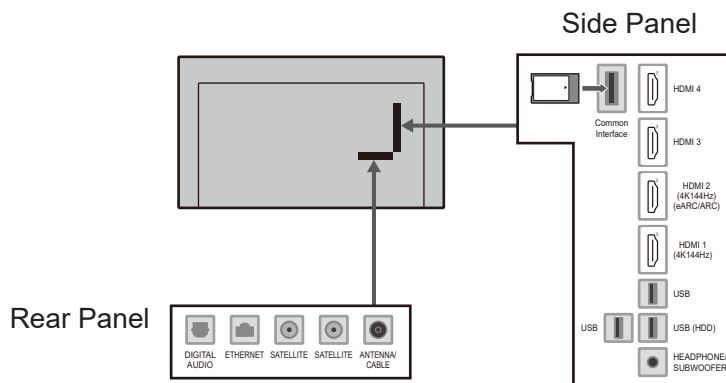

**SPECIFICATIONS**

Dimensions (W x H x D)	933 mm x 619 mm x 300 mm (With Pedestal)
	933 mm x 598 mm x 67 mm (TV only)
Mass	19.5 kg (With Pedestal)
	14.0 kg (TV only)

**DIMENSIONS**

**JACKS**

**Note:**  
To make sure that the OLED TV fits the cabinet properly when a high degree of precision is required, we recommend that you use the OLED TV itself to make the necessary cabinet measurements. Panasonic cannot be responsible for inaccuracies in cabinet design or manufacture.