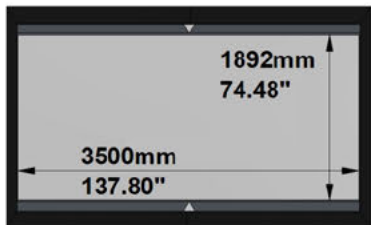

## AVAILABLE FORMATS:

With Top/Bottom Masking to 2.40:1 Aspect Ratio

With Top/Bottom Masking to 2.35:1 Aspect Ratio

With Top/Bottom Masking to 1.89:1 Aspect Ratio

With Top/Bottom Masking to 1.85:1 Aspect Ratio

*Cross Section A-A*

*Cross Section B-B*

*Side View*

*Front View*

## FRAME and NATIVE IMAGE TOLERANCE:

UP TO	MM	INCHES
2500mm/98"	+/- 3mm	+/- 0.12"
4000mm/157"	+/- 5mm	+/- 0.20"
8000mm/315"	+/- 10mm	+/- 0.39"