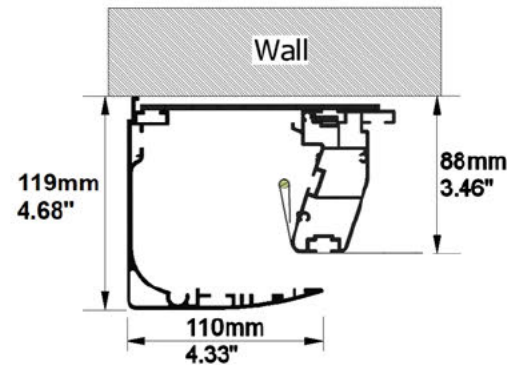

## AVAILABLE FORMATS:

With Top/Bottom Masking to 2.40:1 Aspect Ratio

With Top/Bottom Masking to 2.35:1 Aspect Ratio

With Top/Bottom Masking to 1.89:1 Aspect Ratio

With Top/Bottom Masking to 1.85:1 Aspect Ratio

*Cross Section A-A*

*Cross Section B-B*

*Side View*

*Front View*

## FRAME and NATIVE IMAGE TOLERANCE:

UP TO	MM	INCHES
2500mm/98"	+/- 3mm	+/- 0.12"
4000mm/157"	+/- 5mm	+/- 0.20"
8000mm/315"	+/- 10mm	+/- 0.39"

## HOUSING TOLERANCE:

UP TO	MM	INCHES
2500mm/98"	+/- 9mm	+/- 0.35"
4000mm/157"	+/- 15mm	+/- 0.59"
8000mm/315"	+/- 30mm	+/- 1.18"

Autogenerated Drawing - Not in Scale