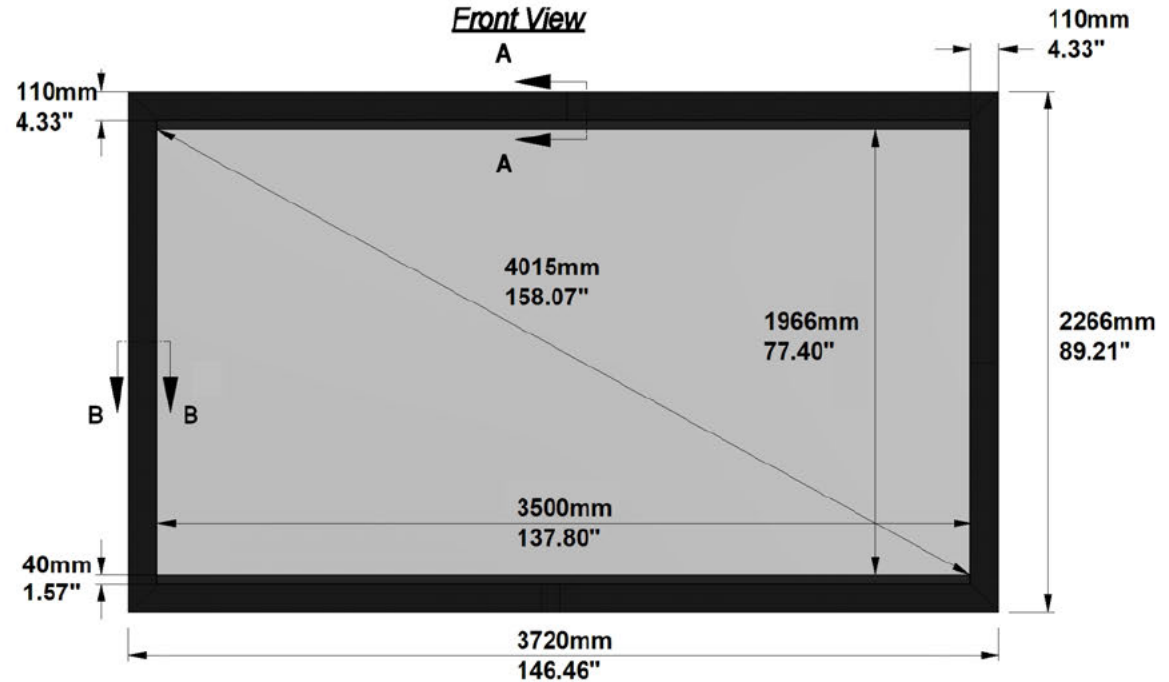

## AVAILABLE FORMATS:

With Top/Bottom Masking to 2.40:1 Aspect Ratio

With Top/Bottom Masking to 2.35:1 Aspect Ratio

With Top/Bottom Masking to 1.89:1 Aspect Ratio

With Top/Bottom Masking to 1.85:1 Aspect Ratio

*Cross Section A-A*

*Cross Section B-B*

*Side View*

*Front View*

## FRAME and NATIVE IMAGE TOLERANCE:

UP TO	MM	INCHES
2500mm/98"	+/- 3mm	+/- 0.12"
4000mm/157"	+/- 5mm	+/- 0.20"
8000mm/315"	+/- 10mm	+/- 0.39"

## HOUSING TOLERANCE:

UP TO	MM	INCHES
2500mm/98"	+/- 9mm	+/- 0.35"
4000mm/157"	+/- 15mm	+/- 0.59"
8000mm/315"	+/- 30mm	+/- 1.18"

Autogenerated Drawing - Not in Scale