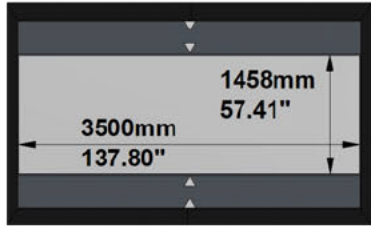

SCREEN CONFIGURATION SUMMARY

PROJECT: WP23-00525 - MovieMaskTB 3500 16x9 VAC

SCREEN: PFMAMMTB-00016 - 3500-MMTB-1.78-VAC

AVAILABLE FORMATS:

With Top/Bottom Masking to 2.40:1 Aspect Ratio