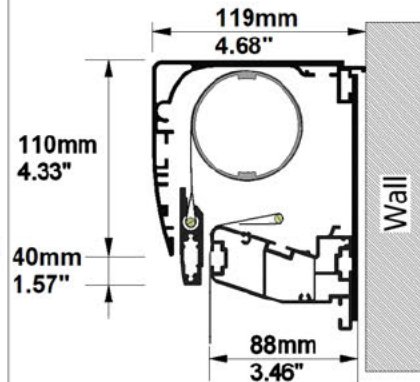

## AVAILABLE FORMATS:

With Top/Bottom Masking to 2.40:1 Aspect Ratio

With Top/Bottom Masking to 2.35:1 Aspect Ratio

With Top/Bottom Masking to 1.89:1 Aspect Ratio

With Top/Bottom Masking to 1.85:1 Aspect Ratio

*Cross Section A-A*

*Cross Section B-B*

*Side View*

*Front View*

## FRAME and NATIVE IMAGE TOLERANCE:

UP TO	MM	INCHES
2500mm/98"	+/- 3mm	+/- 0.12"
4000mm/157"	+/- 5mm	+/- 0.20"
8000mm/315"	+/- 10mm	+/- 0.39"

## HOUSING TOLERANCE:

UP TO	MM	INCHES
2500mm/98"	+/- 9mm	+/- 0.35"
4000mm/157"	+/- 15mm	+/- 0.59"
8000mm/315"	+/- 30mm	+/- 1.18"

Autogenerated Drawing - Not in Scale