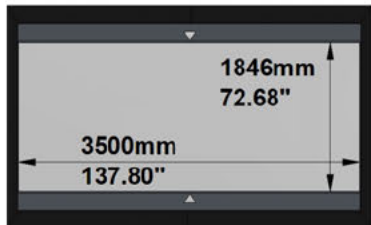

## SCREEN:

PFMAMMTB-00016

Description: 3500-MMTB-1.78-VAC  
Description 2: Overall size 3.720x2.266 mm  
Screen Model: MovieMask TB  
Native Aspect Ratio: 1.78 Widescreen TV (16:9)  
Fabric: Vision Acoustik  
Dimension Range: 3500mm

## AVAILABLE FORMATS:

With Top/Bottom Masking to 2.40:1 Aspect Ratio

With Top/Bottom Masking to 2.35:1 Aspect Ratio

With Top/Bottom Masking to 1.89:1 Aspect Ratio

With Top/Bottom Masking to 1.85:1 Aspect Ratio

## FRAME and NATIVE IMAGE TOLERANCE:

UP TO	MM	INCHES
2500mm/98"	+/- 3mm	+/- 0.12"
4000mm/157"	+/- 5mm	+/- 0.20"
8000mm/315"	+/- 10mm	+/- 0.39"