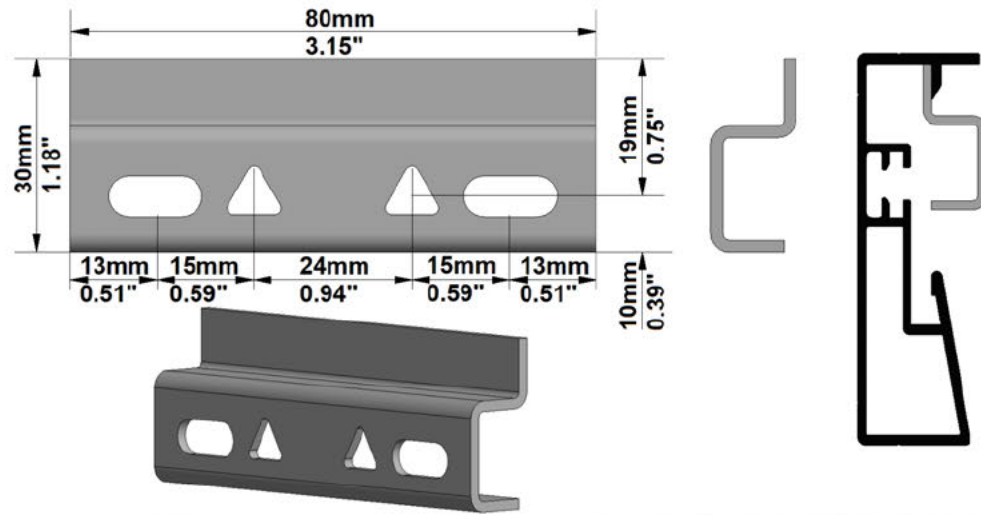

SCREEN CONFIGURATION SUMMARY

PROJECT: WP22-07704 - FRAMEPRO 3340 AGR

SCREEN: PFIFFRAMEPRORE-00609 - 3340-FRAMEPRORE-1.78-AGR

MOUNTING BRACKETS AND INSTALLATION VIEW:

BRACKETS FOR FRAME PRO RE, RB, FB <=3000 OVERALL SCREEN