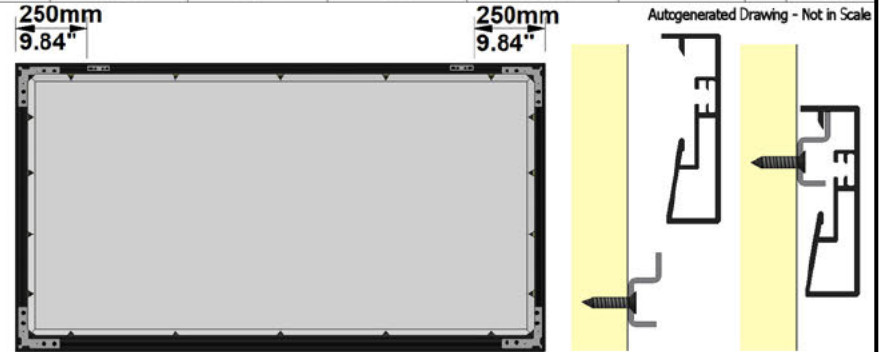

PACKAGING INFORMATION:

ESTIMATED SCREEN NET WEIGHT: 22.40Kg
49.30Lbs

SHIPPING DIMENSIONS				NUMBER OF BOXES	TOTAL SHIPPING WEIGHT
LENGTH	DEPTH	HEIGHT	PALLET HEIGHT		
mm	2376mm	150mm	180mm	1	kg 25.70
inches	93.54"	5.91"	7.09"		lbs 56.54