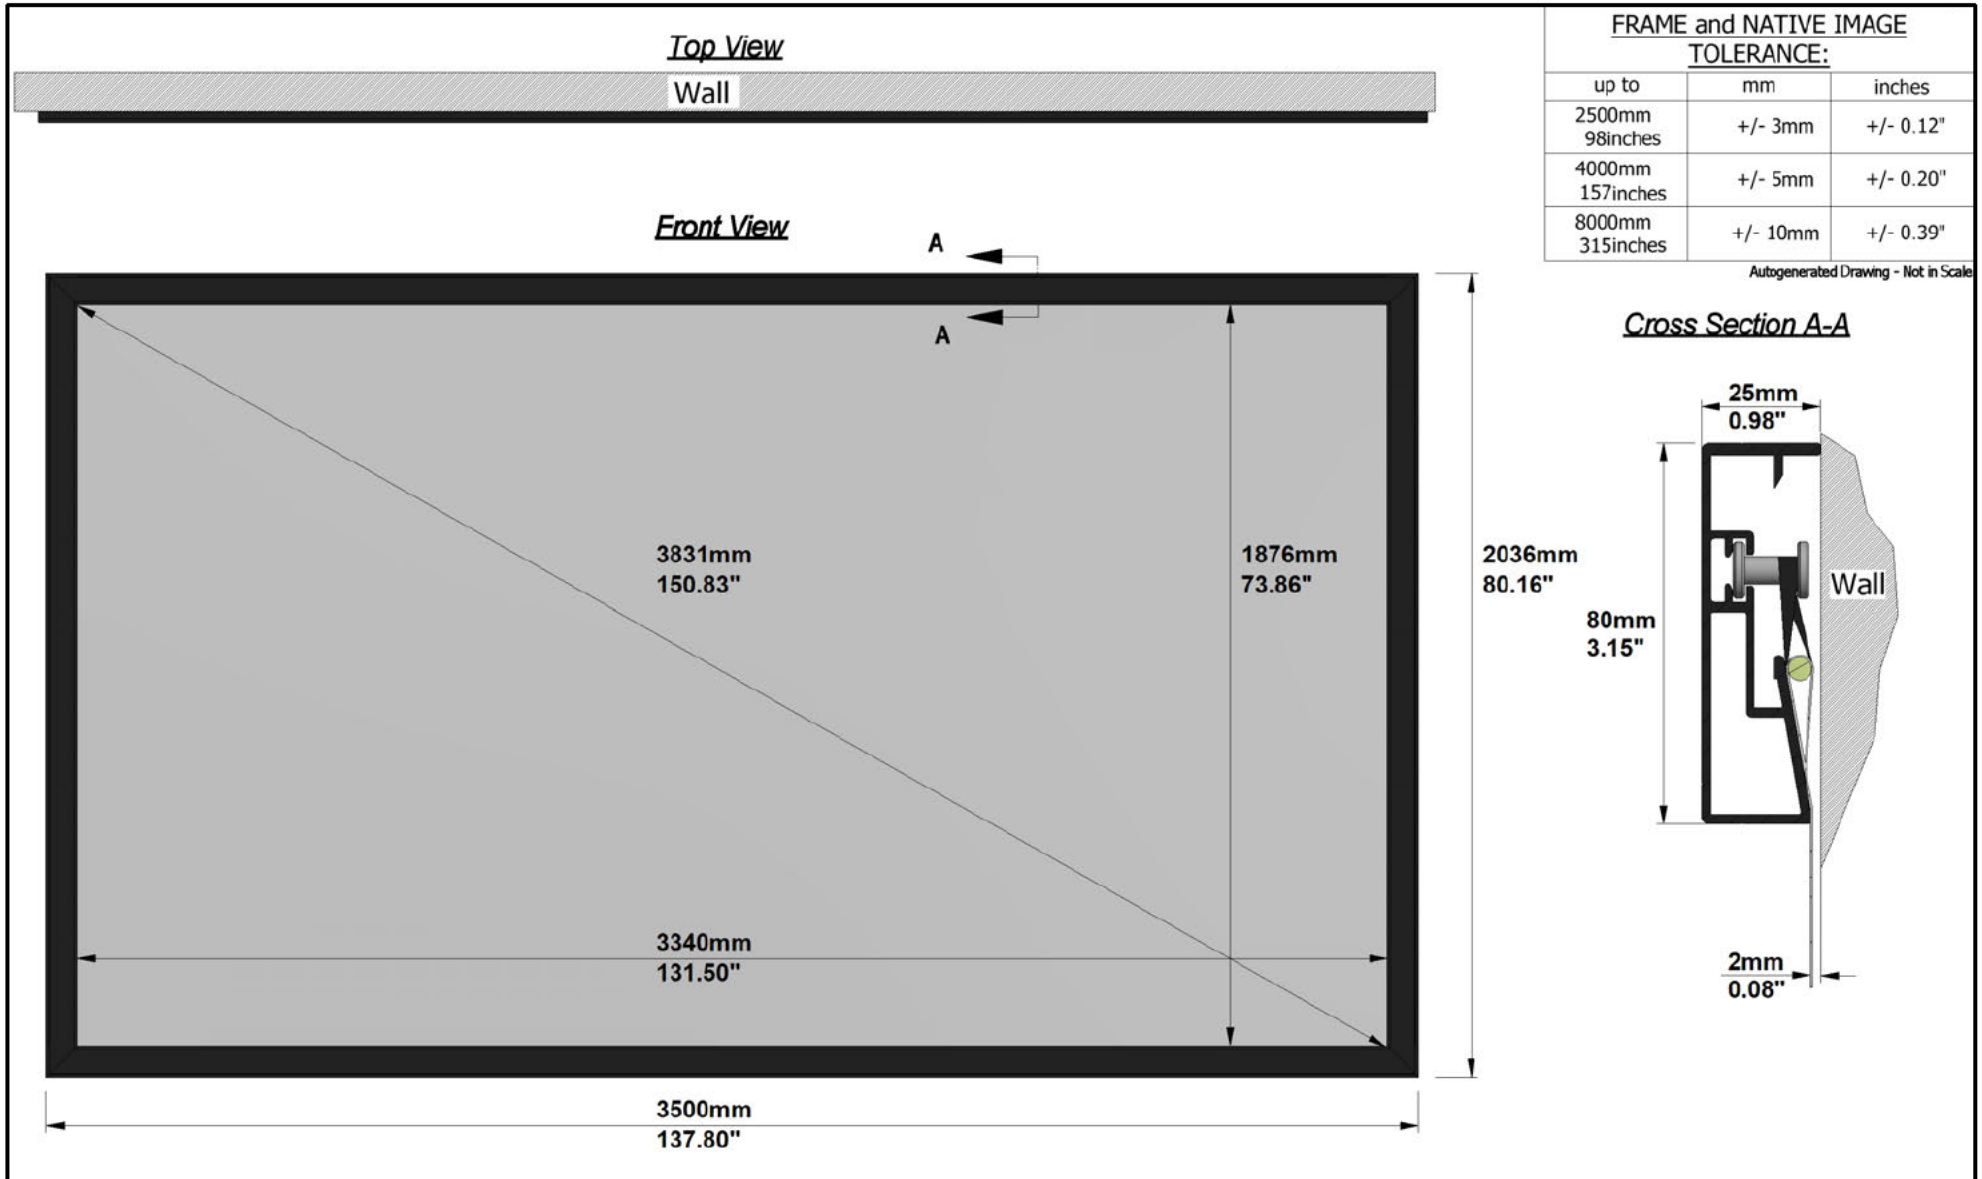

SCREEN CONFIGURATION SUMMARY

PROJECT: WP22-07704 - FRAMEPRO 3340 AGR

SCREEN: PFIXFRAMEPRORE-00609 - 3340-FRAMEPRORE-1.78-AGR