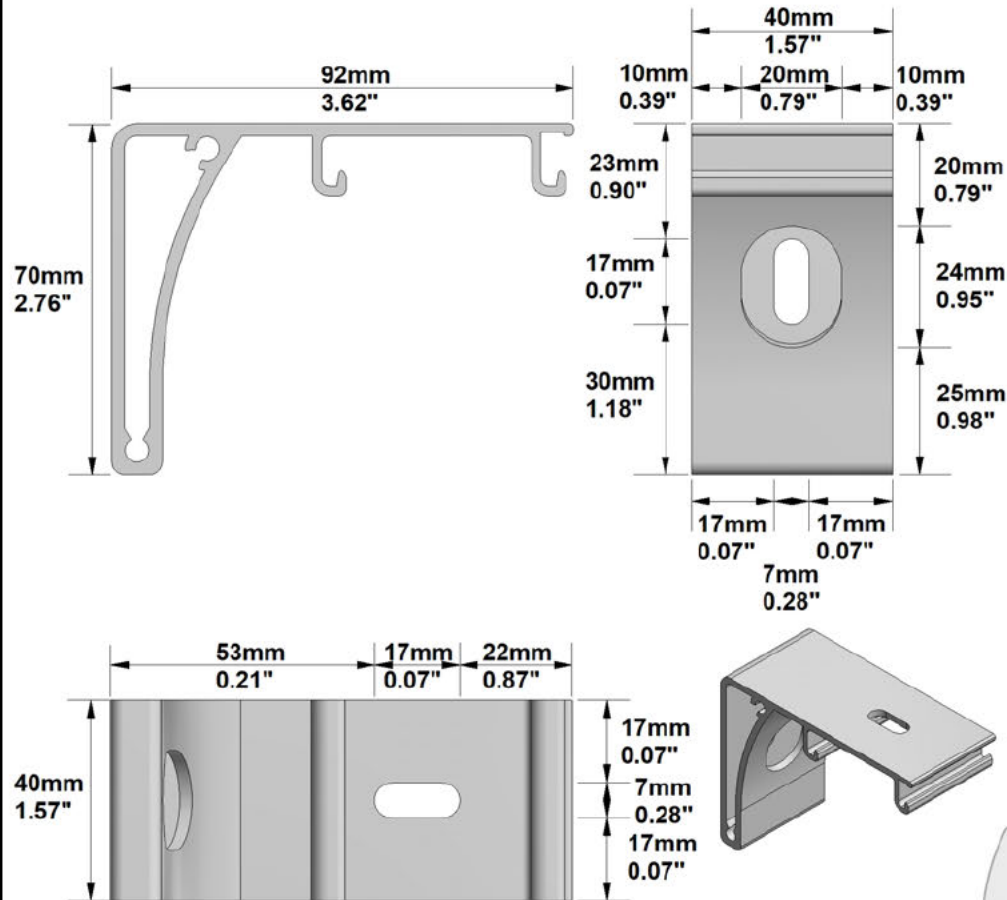

SCREEN CONFIGURATION SUMMARY

PROJECT: WP25-00098 - Rugby Plus AG2

SCREEN: PRONRUGBY-PLUS-01735 - 2400-RUGBY-PLUS-1.78-AG2-B05

Autogenerate drawing - Not in scale

MOUNTING BRACKET AND INSTALLATION VIEW: