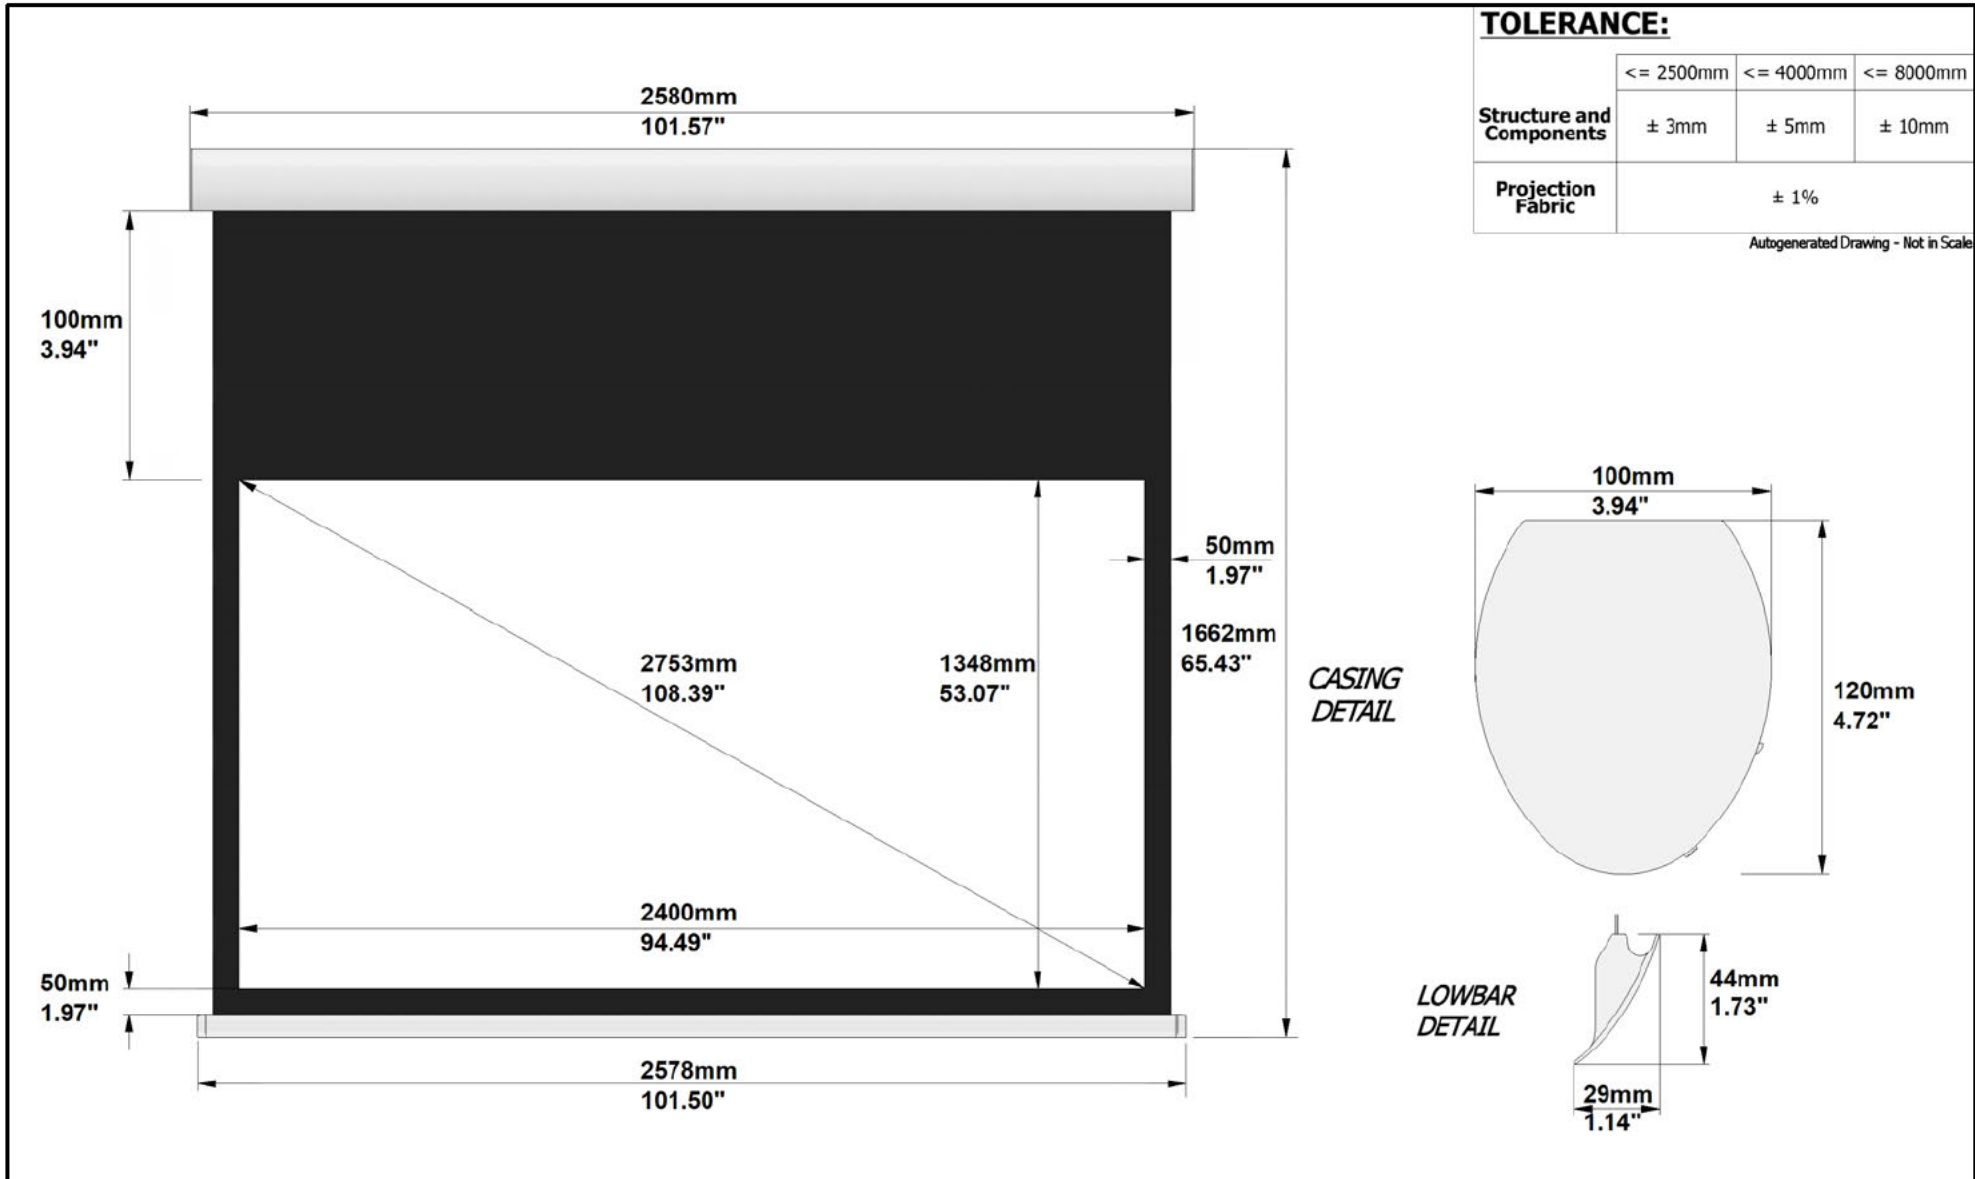

## SCREEN:

PRONRUGBY-PLUS-01735

Description: 2400-RUGBY-PLUS-1.78-AG2-B05

Description 2: Overall size 2.580x1.662 mm

Screen Model: Rugby Plus

Native Aspect Ratio: 1.78 Widescreen TV (16:9)

Fabric: Ambient Grey 2

Screen Finishing: Border 5

Dimension Range: 2400 mm Viewing Area

## TOLERANCE:

	<= 2500mm	<= 4000mm	<= 8000mm
Structure and Components	± 3mm	± 5mm	± 10mm
Projection Fabric	± 1%		

Autogenerated Drawing - Not in Scale