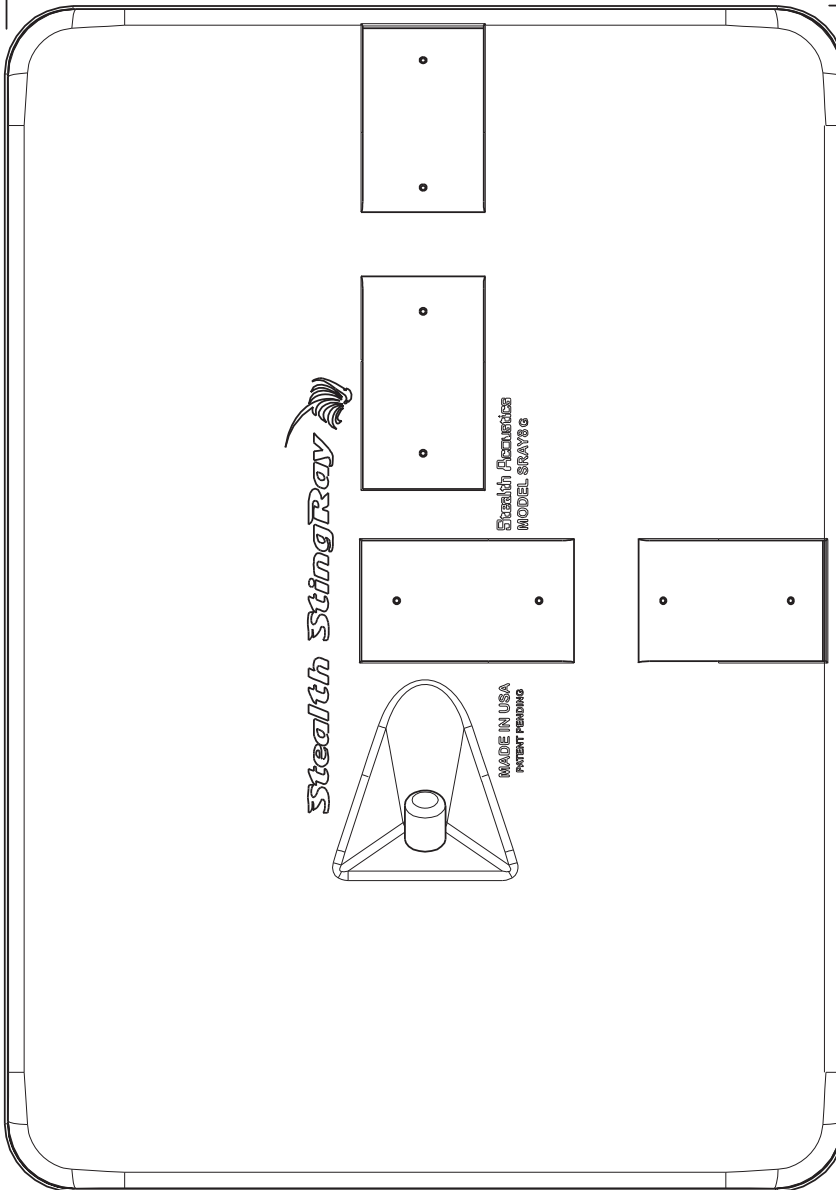

SIDE VIEW

14-3/4" (374 mm)

20-7/8" (530 mm)

3-7/8" (98 mm)

REAR VIEW

SIDE VIEW

DO NOT SCALE PRINT

StingRay 8 Full Range Outdoor Speaker