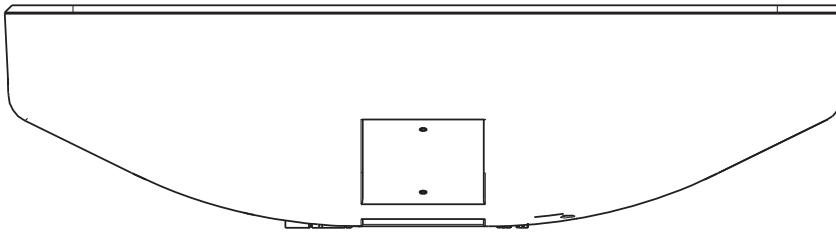

SIDE VIEW

14-3/4" (374 mm)

20-7/8" (530 mm)

3-7/8" (98 mm)

REAR VIEW

SIDE VIEW

DO NOT SCALE PRINT

StingRay 8 Full Range Outdoor Speaker