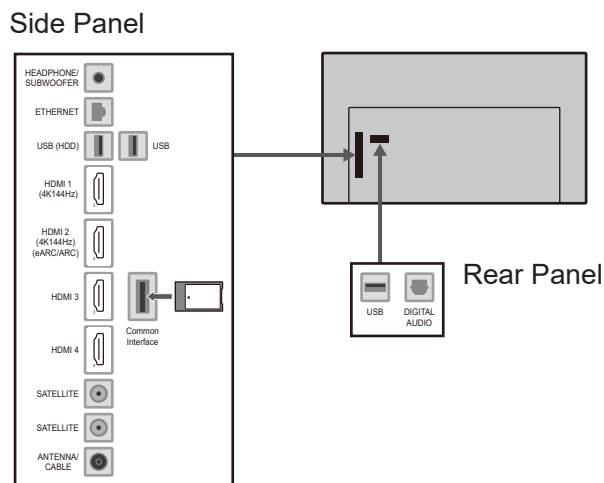

**SPECIFICATIONS**

Dimensions (W x H x D)	1 448 mm x 903 mm x 318 mm (With Pedestal)
	1 448 mm x 833 mm x 71 mm (TV only)
Mass	25.0 kg (With Pedestal) 24.0 kg (TV only)

**DIMENSIONS**

**JACKS**

**Note:**  
To make sure that the LED TV fits the cabinet properly when a high degree of precision is required, we recommend that you use the LED TV itself to make the necessary cabinet measurements. Panasonic cannot be responsible for inaccuracies in cabinet design or manufacture.