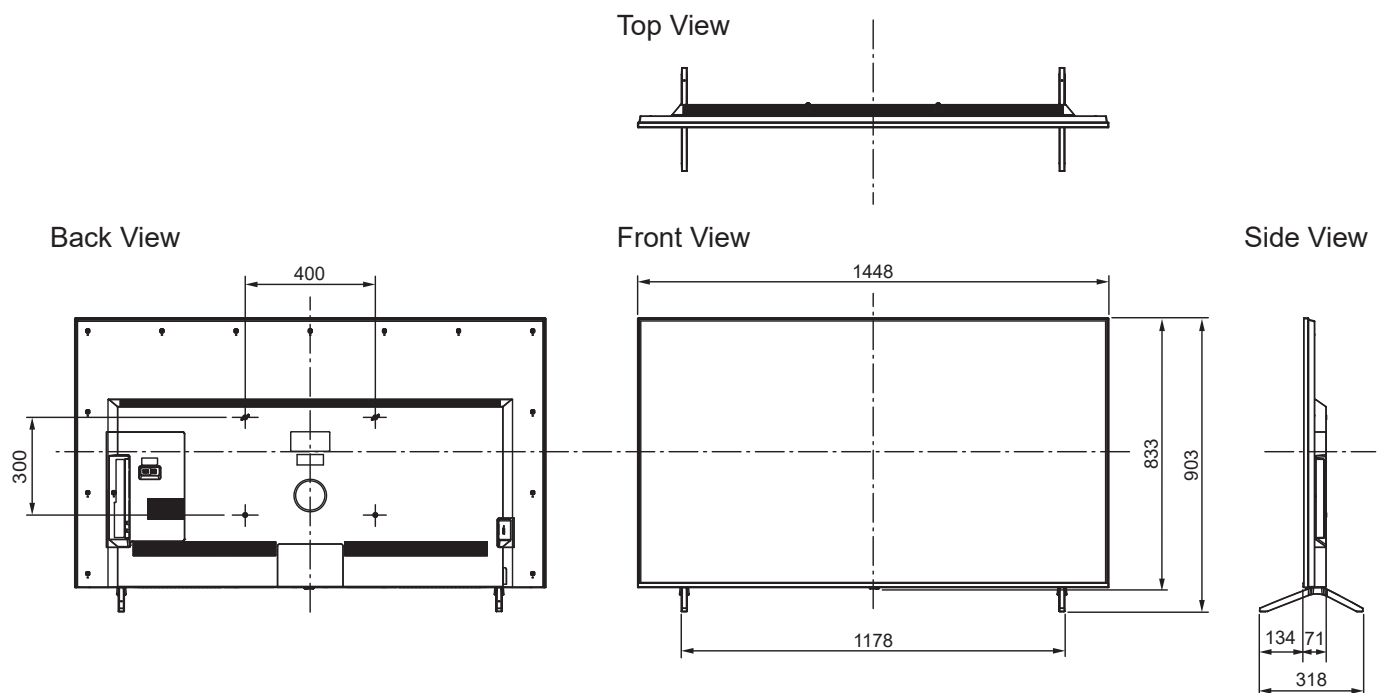

**SPECIFICATIONS**

Dimensions (W x H x D)	1 448 mm x 903 mm x 318 mm (With Pedestal)
	1 448 mm x 833 mm x 71 mm (TV only)
Mass	25.0 kg (With Pedestal) 24.0 kg (TV only)

**DIMENSIONS**

**JACKS**

**Note:**  
To make sure that the LED TV fits the cabinet properly when a high degree of precision is required, we recommend that you use the LED TV itself to make the necessary cabinet measurements. Panasonic cannot be responsible for inaccuracies in cabinet design or manufacture.

Specifications are subject to change without notice.  
Non-metric weights and measurements are approximate.