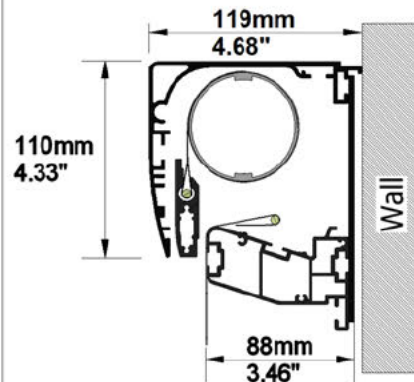

## AVAILABLE FORMATS:

With Top/Bottom Masking to 2.40:1 Aspect Ratio

With Top/Bottom Masking to 2.35:1 Aspect Ratio

With Top/Bottom Masking to 1.89:1 Aspect Ratio

With Top/Bottom Masking to 1.85:1 Aspect Ratio

*Cross Section A-A*

*Cross Section B-B*

*Side View*

*Front View*

## FRAME and NATIVE IMAGE TOLERANCE:

UP TO	MM	INCHES
2500mm/98"	+/- 3mm	+/- 0.12"
4000mm/157"	+/- 5mm	+/- 0.20"
8000mm/315"	+/- 10mm	+/- 0.39"

## HOUSING TOLERANCE:

UP TO	MM	INCHES
2500mm/98"	+/- 9mm	+/- 0.35"
4000mm/157"	+/- 15mm	+/- 0.59"
8000mm/315"	+/- 30mm	+/- 1.18"

Autogenerated Drawing - Not in Scale