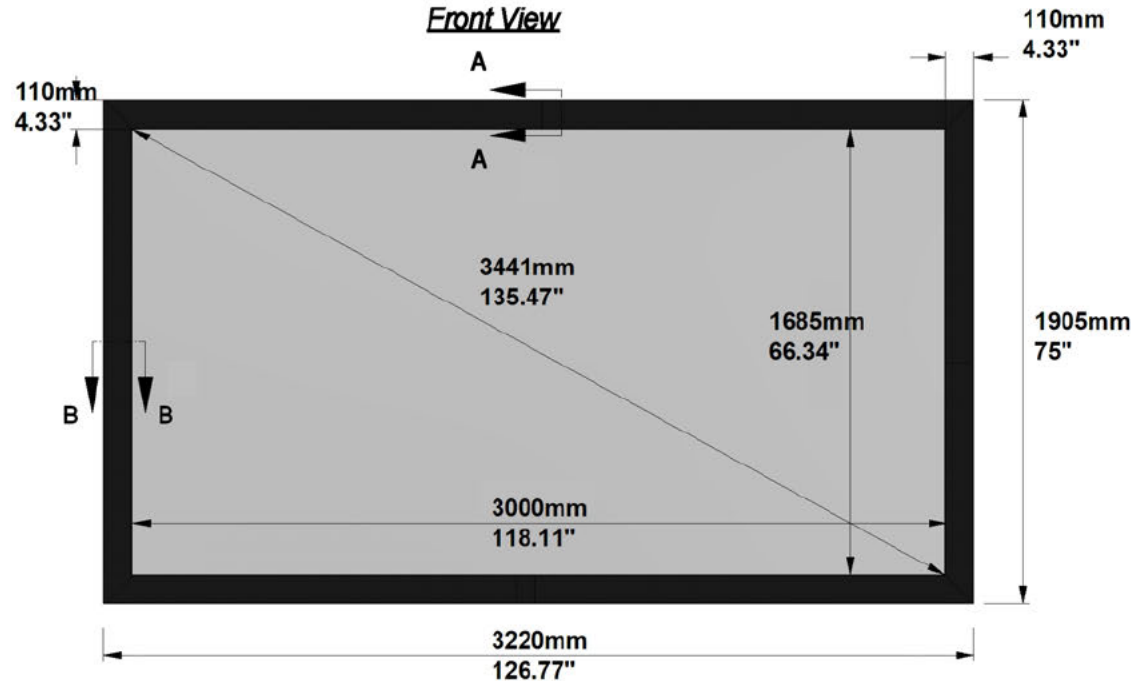

## AVAILABLE FORMATS:

With Top/Bottom Masking to 2.40:1 Aspect Ratio

With Top/Bottom Masking to 2.35:1 Aspect Ratio

With Top/Bottom Masking to 1.89:1 Aspect Ratio

With Top/Bottom Masking to 1.85:1 Aspect Ratio

*Cross Section A-A*

*Cross Section B-B*

*Side View*

*Front View*

## FRAME and NATIVE IMAGE TOLERANCE:

UP TO	MM	INCHES
2500mm/98"	+/- 3mm	+/- 0.12"
4000mm/157"	+/- 5mm	+/- 0.20"
8000mm/315"	+/- 10mm	+/- 0.39"

## HOUSING TOLERANCE:

UP TO	MM	INCHES
2500mm/98"	+/- 9mm	+/- 0.35"
4000mm/157"	+/- 15mm	+/- 0.59"
8000mm/315"	+/- 30mm	+/- 1.18"

Autogenerated Drawing - Not in Scale