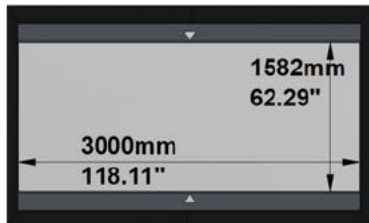

## AVAILABLE FORMATS:

With Top/Bottom Masking to 2.40:1 Aspect Ratio

With Top/Bottom Masking to 2.35:1 Aspect Ratio

With Top/Bottom Masking to 1.89:1 Aspect Ratio

With Top/Bottom Masking to 1.85:1 Aspect Ratio

## FRAME and NATIVE IMAGE TOLERANCE:

UP TO	MM	INCHES
2500mm/98"	+/- 3mm	+/- 0.12"
4000mm/157"	+/- 5mm	+/- 0.20"
8000mm/315"	+/- 10mm	+/- 0.39"