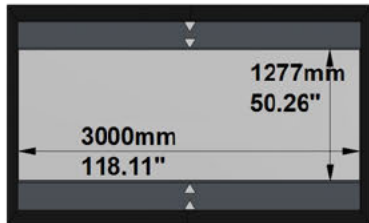

## AVAILABLE FORMATS:

With Top/Bottom Masking to 2.40:1 Aspect Ratio

With Top/Bottom Masking to 2.35:1 Aspect Ratio

With Top/Bottom Masking to 1.89:1 Aspect Ratio

With Top/Bottom Masking to 1.85:1 Aspect Ratio

## FRAME and NATIVE IMAGE TOLERANCE:

UP TO	MM	INCHES
2500mm/98"	+/- 3mm	+/- 0.12"
4000mm/157"	+/- 5mm	+/- 0.20"
8000mm/315"	+/- 10mm	+/- 0.39"