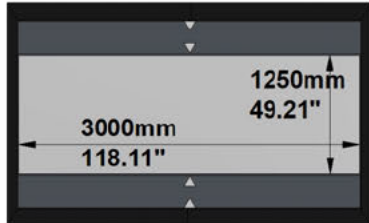

SCREEN CONFIGURATION SUMMARY

PROJECT: WP23-00523 - MovieMaskTB 3000 16x9 VAC

SCREEN: PFMAMMTB-00005 - 3000-MMTB-1.78-VAC

AVAILABLE FORMATS:

With Top/Bottom Masking to 2.40:1 Aspect Ratio