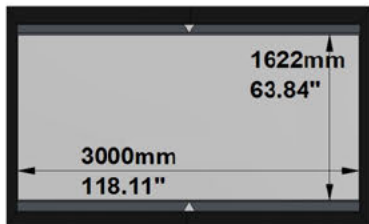

## AVAILABLE FORMATS:

With Top/Bottom Masking to 2.40:1 Aspect Ratio

With Top/Bottom Masking to 2.35:1 Aspect Ratio

With Top/Bottom Masking to 1.89:1 Aspect Ratio

With Top/Bottom Masking to 1.85:1 Aspect Ratio

*Cross Section A-A*

*Cross Section B-B*

*Side View*

*Front View*

## FRAME and NATIVE IMAGE TOLERANCE:

UP TO	MM	INCHES
2500mm/98"	+/- 3mm	+/- 0.12"
4000mm/157"	+/- 5mm	+/- 0.20"
8000mm/315"	+/- 10mm	+/- 0.39"