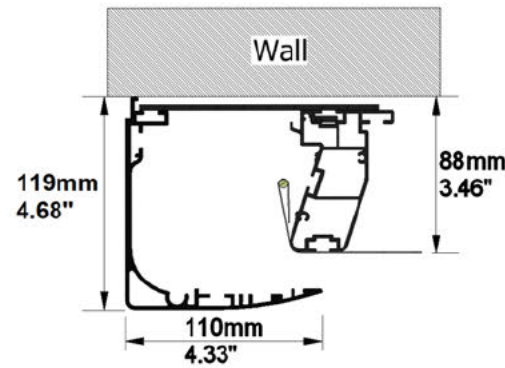

## AVAILABLE FORMATS:

With Top/Bottom Masking to 2.40:1 Aspect Ratio

With Top/Bottom Masking to 2.35:1 Aspect Ratio

With Top/Bottom Masking to 1.89:1 Aspect Ratio

With Top/Bottom Masking to 1.85:1 Aspect Ratio

*Cross Section A-A*

*Cross Section B-B*

*Side View*

*Front View*

## FRAME and NATIVE IMAGE TOLERANCE:

UP TO	MM	INCHES
2500mm/98"	+/- 3mm	+/- 0.12"
4000mm/157"	+/- 5mm	+/- 0.20"
8000mm/315"	+/- 10mm	+/- 0.39"

## HOUSING TOLERANCE:

UP TO	MM	INCHES
2500mm/98"	+/- 9mm	+/- 0.35"
4000mm/157"	+/- 15mm	+/- 0.59"
8000mm/315"	+/- 30mm	+/- 1.18"

Autogenerated Drawing - Not in Scale