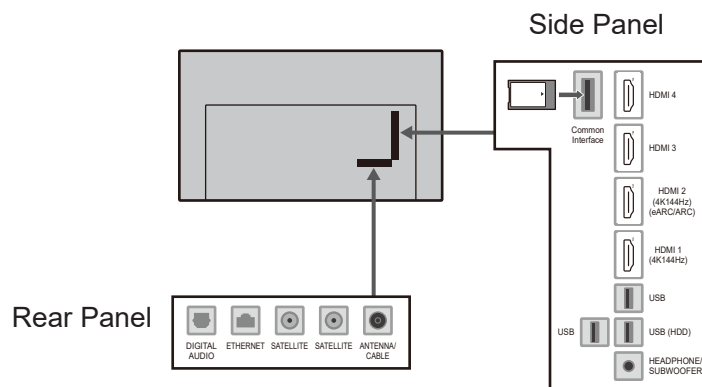

**SPECIFICATIONS**

Dimensions (W x H x D)	1 227 mm x 786 mm x 348 mm (With Pedestal) 1 227 mm x 765 mm x 69 mm (TV only)
Mass	21.0 kg (With Pedestal) 16.0 kg (TV only)

**DIMENSIONS**

**JACKS**

**Note:**  
To make sure that the OLED TV fits the cabinet properly when a high degree of precision is required, we recommend that you use the OLED TV itself to make the necessary cabinet measurements. Panasonic cannot be responsible for inaccuracies in cabinet design or manufacture.