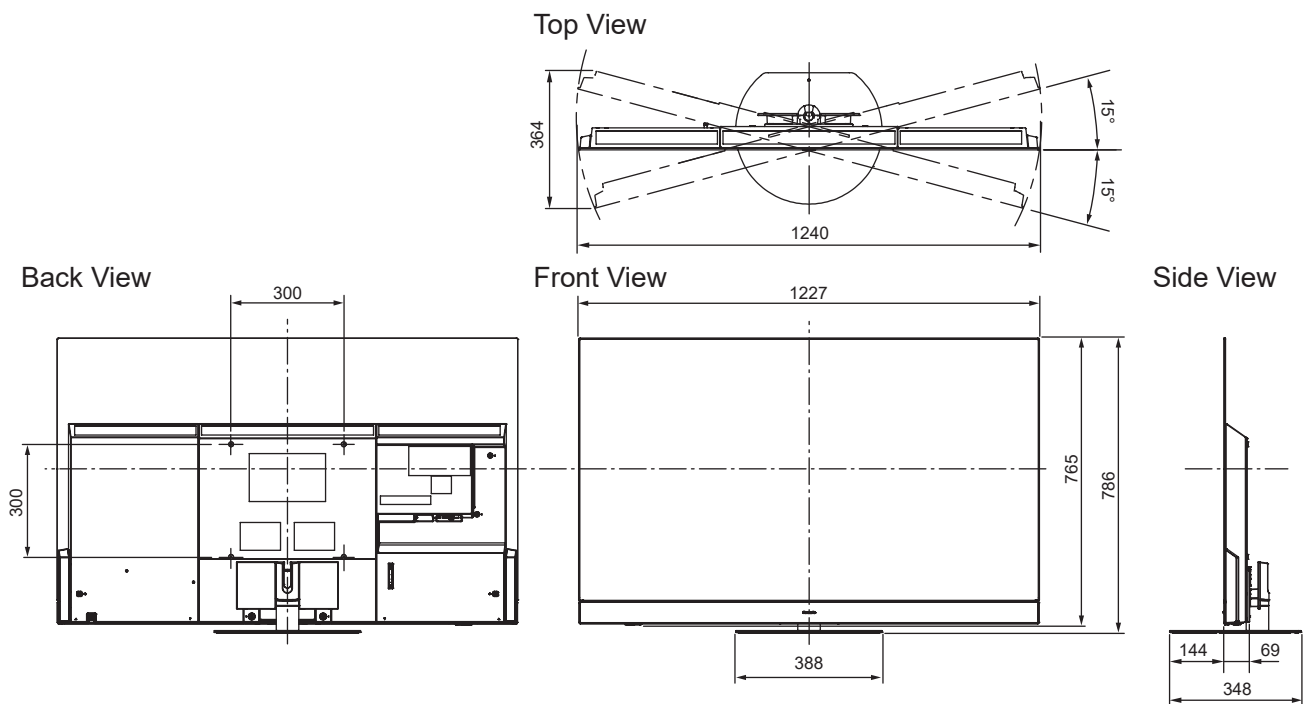

**SPECIFICATIONS**

Dimensions (W x H x D)	1 227 mm x 786 mm x 348 mm (With Pedestal) 1 227 mm x 765 mm x 69 mm (TV only)
Mass	21.0 kg (With Pedestal) 16.0 kg (TV only)

**DIMENSIONS**

**JACKS**

**Note:**  
To make sure that the OLED TV fits the cabinet properly when a high degree of precision is required, we recommend that you use the OLED TV itself to make the necessary cabinet measurements. Panasonic cannot be responsible for inaccuracies in cabinet design or manufacture.

Specifications are subject to change without notice.  
Non-metric weights and measurements are approximate.