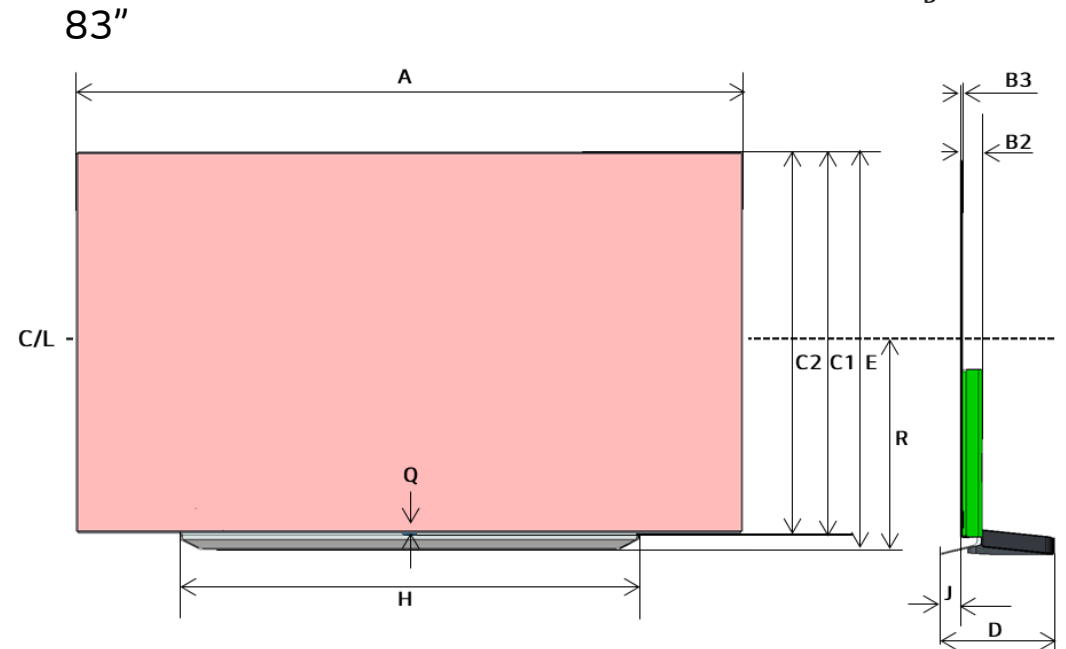

FRONT (UNIT: mm)	42"	48"
A (Set Width : W)	932	1071
C1 (Head height, Including protrusion: H)	540	618
D (Depth, Including Stand)	170	230
E (Height, Including Stand)	577	675
B2 (Head, thickest depth : Wall mount surf.)	41.1	46.9
B3 (Head, slimmest depth)	6.3	3.9
C2 (Head height, Excluding protrusion)	534	614
H (Stand, horizontal outer length)	718	470
J (Head, front surf. ↔ Stand, front end)	71	76
Q (Bottom On Bezel, Including protrusion)	17	19.0
R (Module Center ↔ Stand bottom)	312	345

Front & Side View

FRONT (UNIT: mm)	55"	65"	77"	83"
A (Set Width : W)	1222	1441	1711	1851
C1 (Head height, Including protrusion: H)	703	826	982	1062
D (Depth, Including Stand)	230	230	267	279
E (Height, Including Stand)	757	880	1035	1092
B2 (Head, thickest depth : Wall mount surf.)	45.1	45.1	47.1	55.3
B3 (Head, slimmest depth)	6.3	6.3	6.3	7.2
C2 (Head height, Excluding protrusion)	697	820	976	1055
H (Stand, horizontal outer length)	470	470	520	1199
J (Head, front surf. ↔ Stand, front end)	79	79	97	63
Q (Bottom On Bezel, Including protrusion)	17.0	17.0	20.4	22.1
R (Module Center ↔ Stand bottom)	408	470	551	565

Back View

BACK (UNIT: mm)	42"	48"
T (Set Out ↔ Wall mount hole)	316	386
U (Wall mount Top Width)	300	300
V (Wall mount Height)	200	200
W (Set Top ↔ Wall mount hole)	134	270
X1 (Set Bottom ↔ Wall mount hole)	201	144
X2 (Set Max Bottom ↔ Wall mount hole)	207	150

Back View

BACK (UNIT: mm)	55"	65"	77"	83"
T (Set Out ↔ Wall mount hole)	461	570	706	725
U (Wall mount Top Width)	300	300	300	400
V (Wall mount Height)	200	200	200	400
W (Set Top ↔ Wall mount hole)	278	401	439	547
X1 (Set Bottom ↔ Wall mount hole)	220	220	337	108
X2 (Set Max Bottom ↔ Wall mount hole)	226	226	343	114