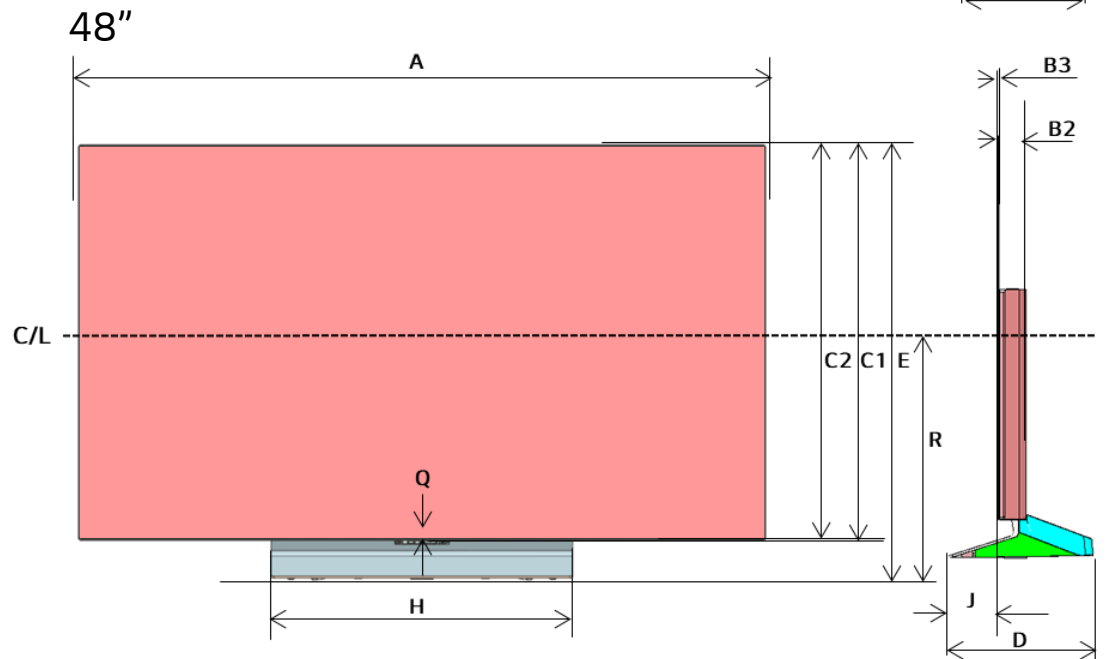

FRONT (UNIT: mm)	42"	48"
A (Set Width : W)	932	1071
C1 (Head height, Including protrusion: H)	540	618
D (Depth, Including Stand)	170	230
E (Height, Including Stand)	577	675
B2 (Head, thickest depth : Wall mount surf.)	41.1	46.9
B3 (Head, slimmest depth)	6.3	3.9
C2 (Head height, Excluding protrusion)	534	614
H (Stand, horizontal outer length)	718	470
J (Head, front surf. ↔ Stand, front end)	71	76
Q (Bottom On Bezel, Including protrusion)	17	19.0
R (Module Center ↔ Stand bottom)	312	345

Front & Side View

FRONT (UNIT: mm)	55"	65"	77"	83"
A (Set Width : W)	1222	1441	1711	1851
C1 (Head height, Including protrusion: H)	703	826	982	1062
D (Depth, Including Stand)	230	230	267	279
E (Height, Including Stand)	757	880	1035	1092
B2 (Head, thickest depth : Wall mount surf.)	45.1	45.1	47.1	55.3
B3 (Head, slimmest depth)	6.3	6.3	6.3	7.2
C2 (Head height, Excluding protrusion)	697	820	976	1055
H (Stand, horizontal outer length)	470	470	520	1199
J (Head, front surf. ↔ Stand, front end)	79	79	97	63
Q (Bottom On Bezel, Including protrusion)	17.0	17.0	20.4	22.1
R (Module Center ↔ Stand bottom)	408	470	551	565

Back View

BACK (UNIT: mm)	42"	48"
T (Set Out ↔ Wall mount hole)	316	386
U (Wall mount Top Width)	300	300
V (Wall mount Height)	200	200
W (Set Top ↔ Wall mount hole)	134	270
X1 (Set Bottom ↔ Wall mount hole)	201	144
X2 (Set Max Bottom ↔ Wall mount hole)	207	150

Back View

BACK (UNIT: mm)	55"	65"	77"	83"
T (Set Out ↔ Wall mount hole)	461	570	706	725
U (Wall mount Top Width)	300	300	300	400
V (Wall mount Height)	200	200	200	400
W (Set Top ↔ Wall mount hole)	278	401	439	547
X1 (Set Bottom ↔ Wall mount hole)	220	220	337	108
X2 (Set Max Bottom ↔ Wall mount hole)	226	226	343	114