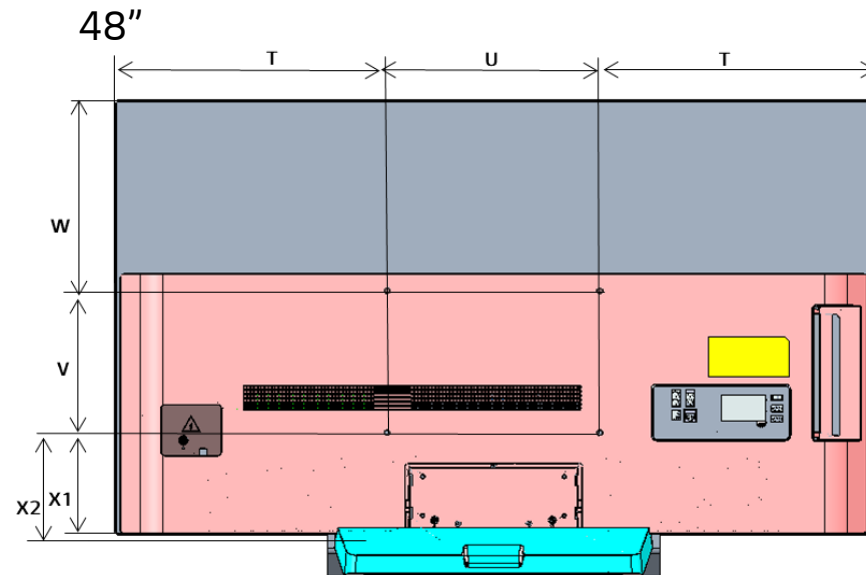

FRONT (UNIT: mm)	42"	48"
A (Set Width : W)	932	1071
C1 (Head height, Including protrusion: H)	540	618
D (Depth, Including Stand)	170	230
E (Height, Including Stand)	577	675
B2 (Head, thickest depth : Wall mount surf.)	41.1	46.9
B3 (Head, slimmest depth)	6.3	3.9
C2 (Head height, Excluding protrusion)	534	614
H (Stand, horizontal outer length)	718	470
J (Head, front surf. ↔ Stand, front end)	71	76
Q (Bottom On Bezel, Including protrusion)	17	19.0
R (Module Center ↔ Stand bottom)	312	345

Front & Side View

FRONT (UNIT: mm)	55"	65"	77"	83"
A (Set Width : W)	1222	1441	1711	1851
C1 (Head height, Including protrusion: H)	703	826	982	1062
D (Depth, Including Stand)	230	230	267	279
E (Height, Including Stand)	757	880	1035	1092
B2 (Head, thickest depth : Wall mount surf.)	45.1	45.1	47.1	55.3
B3 (Head, slimmest depth)	6.3	6.3	6.3	7.2
C2 (Head height, Excluding protrusion)	697	820	976	1055
H (Stand, horizontal outer length)	470	470	520	1199
J (Head, front surf. ↔ Stand, front end)	79	79	97	63
Q (Bottom On Bezel, Including protrusion)	17.0	17.0	20.4	22.1
R (Module Center ↔ Stand bottom)	408	470	551	565

Back View

BACK (UNIT: mm)	42"	48"
T (Set Out ↔ Wall mount hole)	316	386
U (Wall mount Top Width)	300	300
V (Wall mount Height)	200	200
W (Set Top ↔ Wall mount hole)	134	270
X1 (Set Bottom ↔ Wall mount hole)	201	144
X2 (Set Max Bottom ↔ Wall mount hole)	207	150

Back View

BACK (UNIT: mm)	55"	65"	77"	83"
T (Set Out ↔ Wall mount hole)	461	570	706	725
U (Wall mount Top Width)	300	300	300	400
V (Wall mount Height)	200	200	200	400
W (Set Top ↔ Wall mount hole)	278	401	439	547
X1 (Set Bottom ↔ Wall mount hole)	220	220	337	108
X2 (Set Max Bottom ↔ Wall mount hole)	226	226	343	114