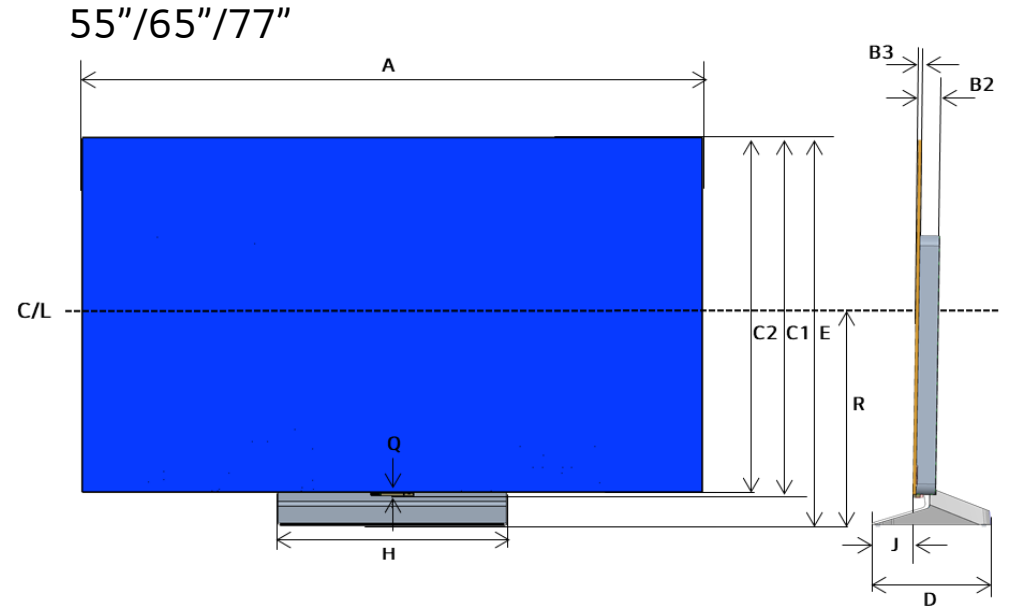

FRONT (UNIT: mm)	42"	48"
A (Set Width : W)	932	1071
C1 (Head height, Including protrusion: H)	540	618
D (Depth, Including Stand)	170	230
E (Height, Including Stand)	577	675
B2 (Head, thickest depth : Wall mount surf.)	41.1	46.9
B3 (Head, slimmest depth)	6.3	3.9
C2 (Head height, Excluding protrusion)	534	614
H (Stand, horizontal outer length)	718	470
J (Head, front surf. ↔ Stand, front end)	71	76
Q (Bottom On Bezel, Including protrusion)	17	19.0
R (Module Center ↔ Stand bottom)	312	345

Front & Side View

FRONT (UNIT: mm)	55"	65"	77"	83"
A (Set Width : W)	1222	1441	1711	1851
C1 (Head height, Including protrusion: H)	703	826	982	1062
D (Depth, Including Stand)	230	230	267	279
E (Height, Including Stand)	757	880	1035	1092
B2 (Head, thickest depth : Wall mount surf.)	45.1	45.1	47.1	55.3
B3 (Head, slimmest depth)	6.3	6.3	6.3	7.2
C2 (Head height, Excluding protrusion)	697	820	976	1055
H (Stand, horizontal outer length)	470	470	520	1199
J (Head, front surf. ↔ Stand, front end)	79	79	97	63
Q (Bottom On Bezel, Including protrusion)	17.0	17.0	20.4	22.1
R (Module Center ↔ Stand bottom)	408	470	551	565

Back View

BACK (UNIT: mm)	42"	48"
T (Set Out ↔ Wall mount hole)	316	386
U (Wall mount Top Width)	300	300
V (Wall mount Height)	200	200
W (Set Top ↔ Wall mount hole)	134	270
X1 (Set Bottom ↔ Wall mount hole)	201	144
X2 (Set Max Bottom ↔ Wall mount hole)	207	150

Back View

BACK (UNIT: mm)	55"	65"	77"	83"
T (Set Out ↔ Wall mount hole)	461	570	706	725
U (Wall mount Top Width)	300	300	300	400
V (Wall mount Height)	200	200	200	400
W (Set Top ↔ Wall mount hole)	278	401	439	547
X1 (Set Bottom ↔ Wall mount hole)	220	220	337	108
X2 (Set Max Bottom ↔ Wall mount hole)	226	226	343	114