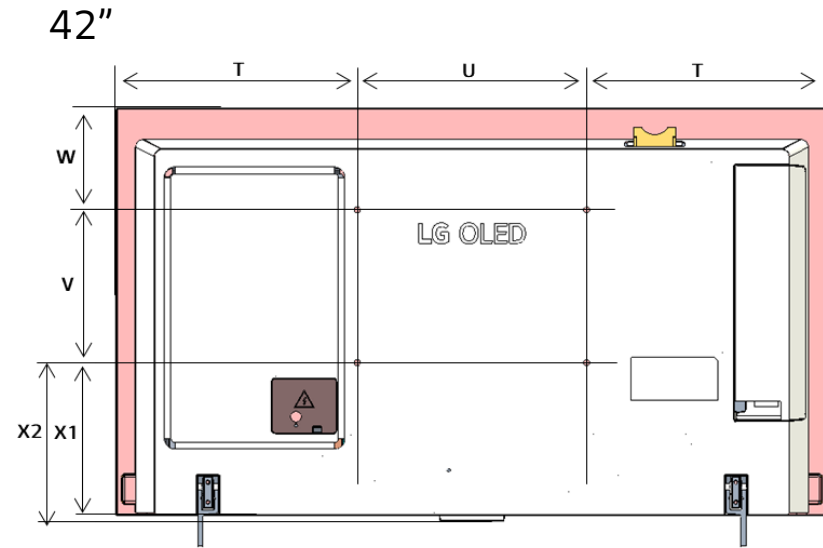

FRONT (UNIT: mm)	42"	48"
A (Set Width : W)	932	1071
C1 (Head height, Including protrusion: H)	540	618
D (Depth, Including Stand)	170	230
E (Height, Including Stand)	577	675
B2 (Head, thickest depth : Wall mount surf.)	41.1	46.9
B3 (Head, slimmest depth)	6.3	3.9
C2 (Head height, Excluding protrusion)	534	614
H (Stand, horizontal outer length)	718	470
J (Head, front surf. ↔ Stand, front end)	71	76
Q (Bottom On Bezel, Including protrusion)	17	19.0
R (Module Center ↔ Stand bottom)	312	345

Front & Side View

FRONT (UNIT: mm)	55"	65"	77"	83"
A (Set Width : W)	1222	1441	1711	1851
C1 (Head height, Including protrusion: H)	703	826	982	1062
D (Depth, Including Stand)	230	230	267	279
E (Height, Including Stand)	757	880	1035	1092
B2 (Head, thickest depth : Wall mount surf.)	45.1	45.1	47.1	55.3
B3 (Head, slimmest depth)	6.3	6.3	6.3	7.2
C2 (Head height, Excluding protrusion)	697	820	976	1055
H (Stand, horizontal outer length)	470	470	520	1199
J (Head, front surf. ↔ Stand, front end)	79	79	97	63
Q (Bottom On Bezel, Including protrusion)	17.0	17.0	20.4	22.1
R (Module Center ↔ Stand bottom)	408	470	551	565

Back View

BACK (UNIT: mm)	42"	48"
T (Set Out ↔ Wall mount hole)	316	386
U (Wall mount Top Width)	300	300
V (Wall mount Height)	200	200
W (Set Top ↔ Wall mount hole)	134	270
X1 (Set Bottom ↔ Wall mount hole)	201	144
X2 (Set Max Bottom ↔ Wall mount hole)	207	150

Back View

BACK (UNIT: mm)	55"	65"	77"	83"
T (Set Out ↔ Wall mount hole)	461	570	706	725
U (Wall mount Top Width)	300	300	300	400
V (Wall mount Height)	200	200	200	400
W (Set Top ↔ Wall mount hole)	278	401	439	547
X1 (Set Bottom ↔ Wall mount hole)	220	220	337	108
X2 (Set Max Bottom ↔ Wall mount hole)	226	226	343	114