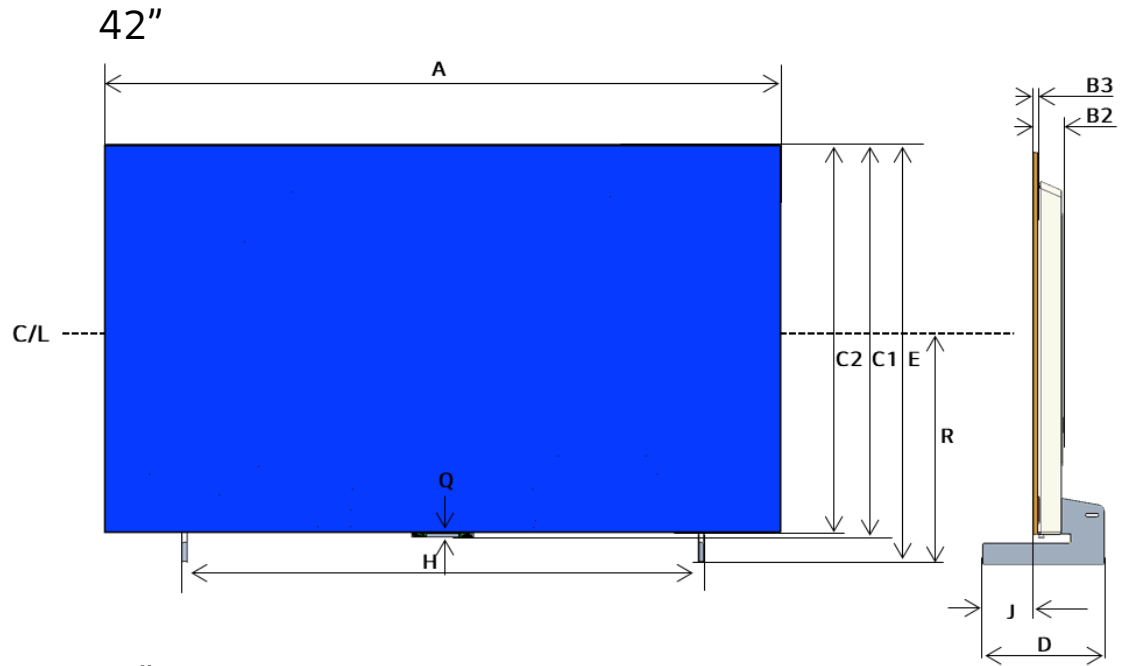

FRONT (UNIT: mm)	42"	48"
A (Set Width : W)	932	1071
C1 (Head height, Including protrusion: H)	540	618
D (Depth, Including Stand)	170	230
E (Height, Including Stand)	577	675
B2 (Head, thickest depth : Wall mount surf.)	41.1	46.9
B3 (Head, slimmest depth)	6.3	3.9
C2 (Head height, Excluding protrusion)	534	614
H (Stand, horizontal outer length)	718	470
J (Head, front surf. ↔ Stand, front end)	71	76
Q (Bottom On Bezel, Including protrusion)	17	19.0
R (Module Center ↔ Stand bottom)	312	345

Front & Side View

FRONT (UNIT: mm)	55"	65"	77"	83"
A (Set Width : W)	1222	1441	1711	1851
C1 (Head height, Including protrusion: H)	703	826	982	1062
D (Depth, Including Stand)	230	230	267	279
E (Height, Including Stand)	757	880	1035	1092
B2 (Head, thickest depth : Wall mount surf.)	45.1	45.1	47.1	55.3
B3 (Head, slimmest depth)	6.3	6.3	6.3	7.2
C2 (Head height, Excluding protrusion)	697	820	976	1055
H (Stand, horizontal outer length)	470	470	520	1199
J (Head, front surf. ↔ Stand, front end)	79	79	97	63
Q (Bottom On Bezel, Including protrusion)	17.0	17.0	20.4	22.1
R (Module Center ↔ Stand bottom)	408	470	551	565

Back View

BACK (UNIT: mm)	42"	48"
T (Set Out ↔ Wall mount hole)	316	386
U (Wall mount Top Width)	300	300
V (Wall mount Height)	200	200
W (Set Top ↔ Wall mount hole)	134	270
X1 (Set Bottom ↔ Wall mount hole)	201	144
X2 (Set Max Bottom ↔ Wall mount hole)	207	150

Back View

BACK (UNIT: mm)	55"	65"	77"	83"
T (Set Out ↔ Wall mount hole)	461	570	706	725
U (Wall mount Top Width)	300	300	300	400
V (Wall mount Height)	200	200	200	400
W (Set Top ↔ Wall mount hole)	278	401	439	547
X1 (Set Bottom ↔ Wall mount hole)	220	220	337	108
X2 (Set Max Bottom ↔ Wall mount hole)	226	226	343	114