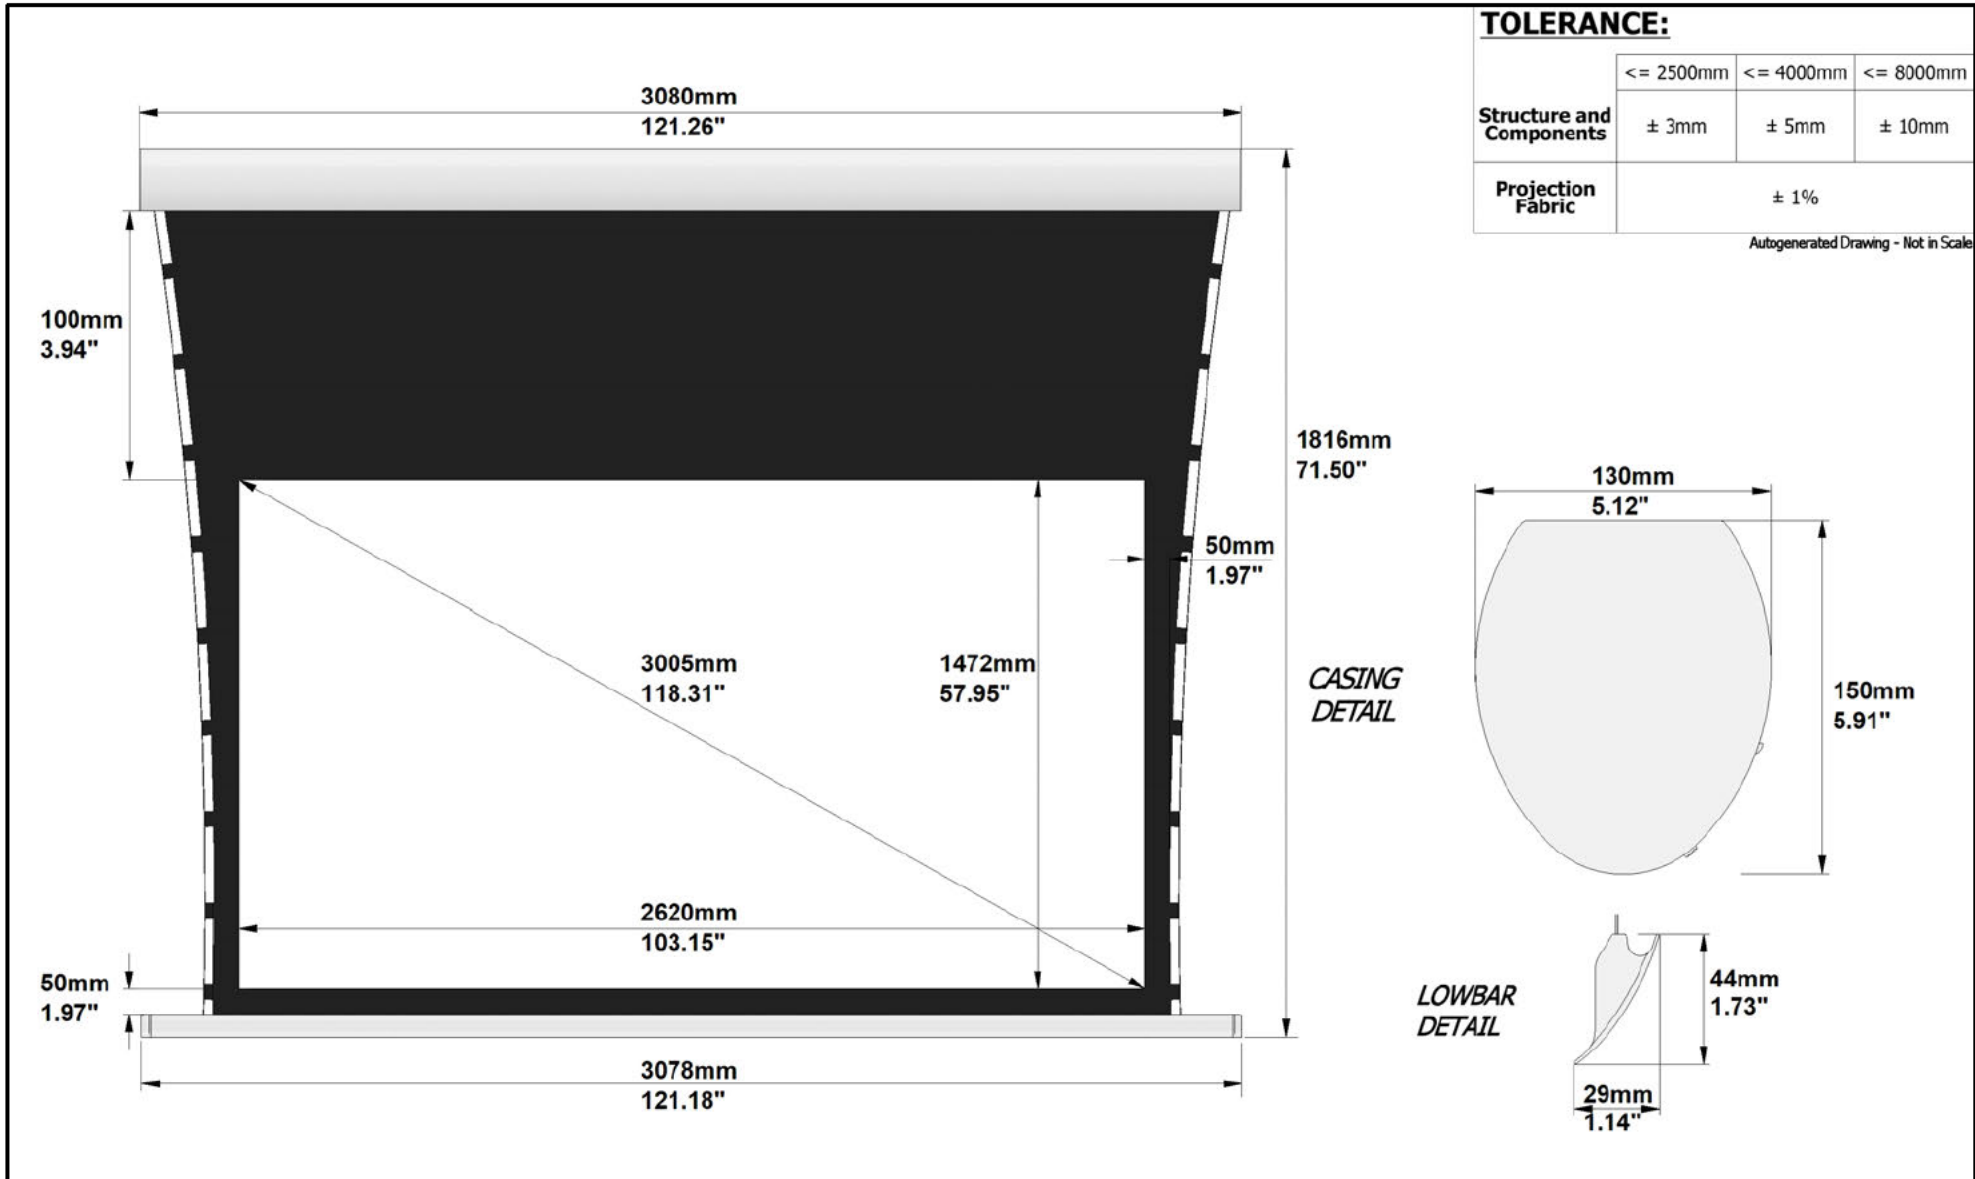

## TOLERANCE:

	<= 2500mm	<= 4000mm	<= 8000mm
Structure and Components	± 3mm	± 5mm	± 10mm
Projection Fabric	± 1%		

Autogenerated Drawing - Not in Scale

## NUMBER OF BRACKETS

SCREEN OVERALL <= 2580mm	2
SCREEN OVERALL > 2580mm	3