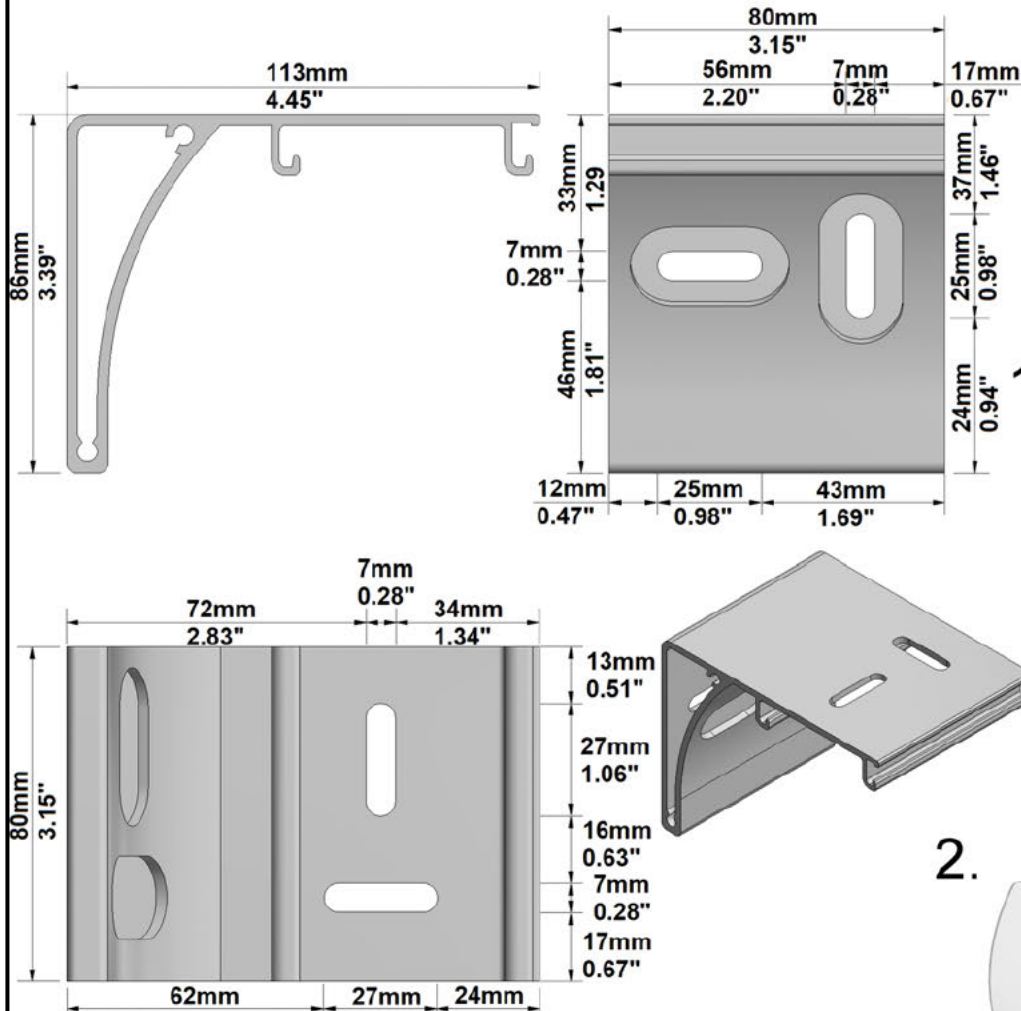

SCREEN CONFIGURATION SUMMARY

PROJECT: WP25-00286 - Rugby Plus VW 118

SCREEN: PRONRUGBY-PLUS-00081 - 2620-RUGBY-PLUS-1.78-VWH-C05

Autogenerate drawing - Not in scale

MOUNTING BRACKET AND INSTALLATION VIEW: