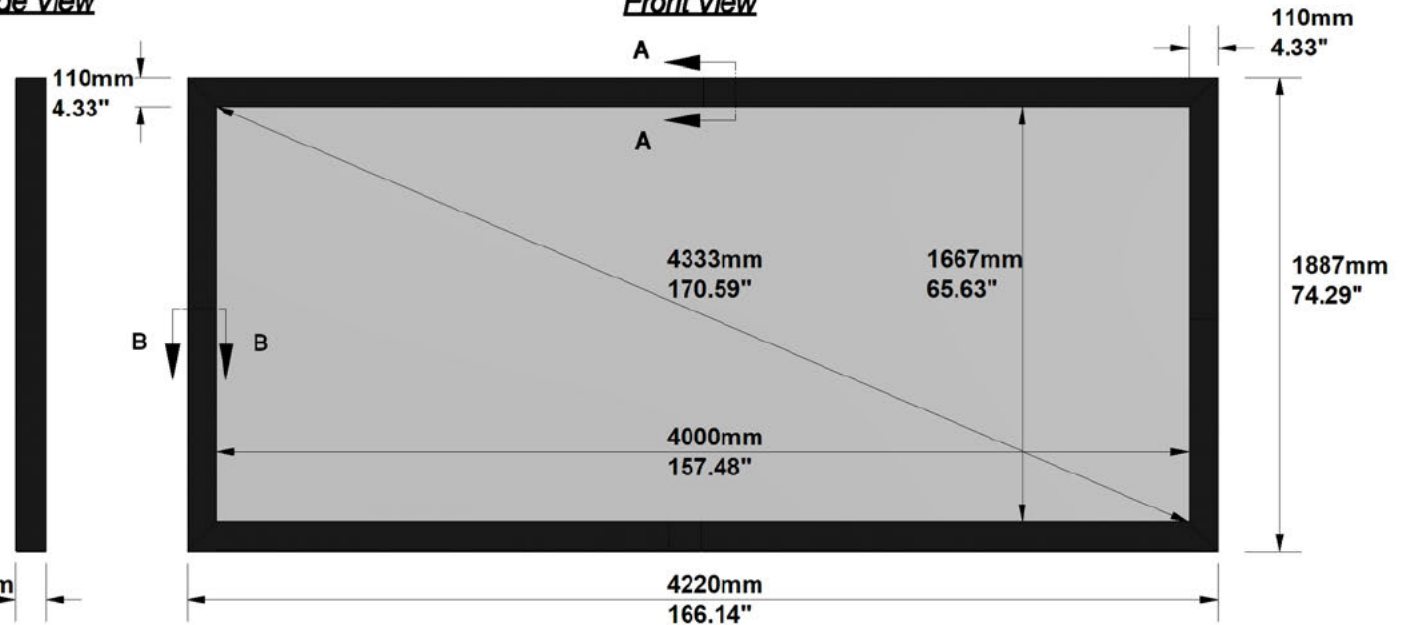

SCREEN CONFIGURATION SUMMARY

PROJECT: WP23-00553 - MovieMaskLR 4000 240 AGR

SCREEN: PFMAMMLR-00018 - 4000-MMLR-2.40-AGR

SCREEN:

PFMAMMLR-00018

Description: 4000-MMLR-2.40-AGR
Description 2: Overall size 4.220x1.887 mm
Screen Model: MovieMask LR
Native Aspect Ratio: 2.40 Blu-Ray scope (12:5)
Fabric: Ambient Grey
Dimension Range: 4000mm

PROJECT: WP23-00553 - MovieMaskLR 4000 240 AGR

SCREEN: PFMAMMLR-00018 - 4000-MMLR-2.40-AGR

AVAILABLE FORMATS:

With Lateral Masking to 1.78:1 Aspect Ratio

With Lateral Masking to 1.85:1 Aspect Ratio

With Lateral Masking to 1.89:1 Aspect Ratio

With Lateral Masking to 2.35:1 Aspect Ratio

Cross Section A-A

Cross Section B-B

Side View

Front View

FRAME and NATIVE IMAGE TOLERANCE:

UP TO	MM	INCHES
2500mm/98"	+/- 3mm	+/- 0.12"
4000mm/157"	+/- 5mm	+/- 0.20"
8000mm/315"	+/- 10mm	+/- 0.39"

HOUSING TOLERANCE:		
UP TO	MM	INCHES
2500mm/98"	+/- 9mm	+/- 0.35"
4000mm/157"	+/- 15mm	+/- 0.59"
8000mm/315"	+/- 30mm	+/- 1.18"

Autogenerated Drawing - Not in Scale

SCREEN CONFIGURATION SUMMARY

PROJECT: WP23-00553 - MovieMaskLR 4000 240 AGR