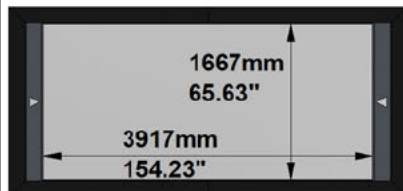

PROJECT: WP23-00553 - MovieMaskLR 4000 240 AGR

SCREEN: PFMAMMLR-00018 - 4000-MMLR-2.40-AGR

AVAILABLE FORMATS:

With Lateral Masking to 1.78:1 Aspect Ratio

With Lateral Masking to 1.85:1 Aspect Ratio

With Lateral Masking to 1.89:1 Aspect Ratio

With Lateral Masking to 2.35:1 Aspect Ratio

Cross Section A-A

Cross Section B-B

Side View

Front View

FRAME and NATIVE IMAGE TOLERANCE:

UP TO	MM	INCHES
2500mm/98"	+/- 3mm	+/- 0.12"
4000mm/157"	+/- 5mm	+/- 0.20"
8000mm/315"	+/- 10mm	+/- 0.39"