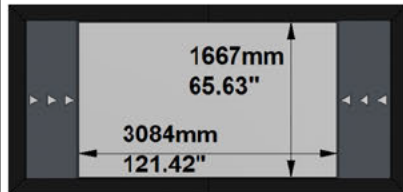

PROJECT: WP23-00553 - MovieMaskLR 4000 240 AGR

SCREEN: PFMAMMLR-00018 - 4000-MMLR-2.40-AGR

AVAILABLE FORMATS:

With Lateral Masking to 1.78:1 Aspect Ratio

With Lateral Masking to 1.85:1 Aspect Ratio

With Lateral Masking to 1.89:1 Aspect Ratio

With Lateral Masking to 2.35:1 Aspect Ratio

Cross Section A-A

Cross Section B-B

Side View

Front View

FRAME and NATIVE IMAGE TOLERANCE:

UP TO	MM	INCHES
2500mm/98"	+/- 3mm	+/- 0.12"
4000mm/157"	+/- 5mm	+/- 0.20"
8000mm/315"	+/- 10mm	+/- 0.39"