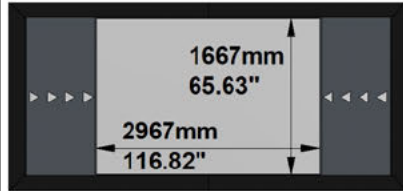

PROJECT: WP23-00553 - MovieMaskLR 4000 240 AGR

SCREEN: PFMAMMLR-00018 - 4000-MMLR-2.40-AGR

AVAILABLE FORMATS:

With Lateral Masking to 1.78:1 Aspect Ratio

With Lateral Masking to 1.85:1 Aspect Ratio

With Lateral Masking to 1.89:1 Aspect Ratio

With Lateral Masking to 2.35:1 Aspect Ratio

Cross Section A-A

Cross Section B-B

Side View

Front View

FRAME and NATIVE IMAGE TOLERANCE:

UP TO	MM	INCHES
2500mm/98"	+/- 3mm	+/- 0.12"
4000mm/157"	+/- 5mm	+/- 0.20"
8000mm/315"	+/- 10mm	+/- 0.39"