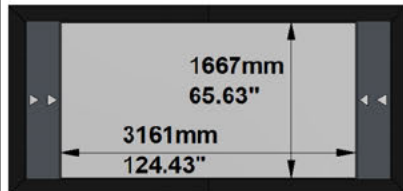

PROJECT: WP23-00553 - MovieMaskLR 4000 240 AGR

SCREEN: PFMAMMLR-00018 - 4000-MMLR-2.40-AGR

AVAILABLE FORMATS:

With Lateral Masking to 1.78:1 Aspect Ratio

With Lateral Masking to 1.85:1 Aspect Ratio

With Lateral Masking to 1.89:1 Aspect Ratio

With Lateral Masking to 2.35:1 Aspect Ratio

Cross Section A-A

Cross Section B-B

Side View

Front View

FRAME and NATIVE IMAGE TOLERANCE:

UP TO	MM	INCHES
2500mm/98"	+/- 3mm	+/- 0.12"
4000mm/157"	+/- 5mm	+/- 0.20"
8000mm/315"	+/- 10mm	+/- 0.39"