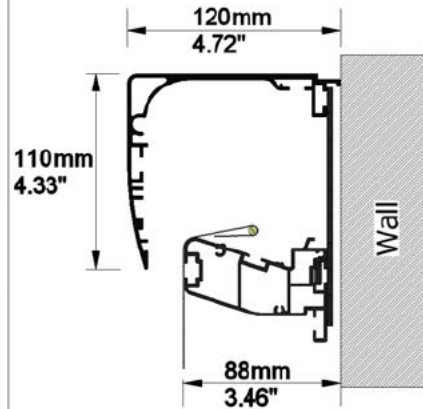

SCREEN CONFIGURATION SUMMARY

PROJECT: WP23-00553 - MovieMaskLR 4000 240 AGR

SCREEN: PFMAMMLR-00018 - 4000-MMLR-2.40-AGR

SCREEN:

PFMAMMLR-00018

Description: 4000-MMLR-2.40-AGR
Description 2: Overall size 4.220x1.887 mm
Screen Model: MovieMask LR
Native Aspect Ratio: 2.40 Blu-Ray scope (12:5)
Fabric: Ambient Grey
Dimension Range: 4000mm

PROJECT: WP23-00553 - MovieMaskLR 4000 240 AGR

SCREEN: PFMAMMLR-00018 - 4000-MMLR-2.40-AGR

AVAILABLE FORMATS:

With Lateral Masking to 1.78:1 Aspect Ratio

With Lateral Masking to 1.85:1 Aspect Ratio

With Lateral Masking to 1.89:1 Aspect Ratio

With Lateral Masking to 2.35:1 Aspect Ratio

Cross Section A-A

Cross Section B-B

Side View

Front View

FRAME and NATIVE IMAGE TOLERANCE:

UP TO	MM	INCHES
2500mm/98"	+/- 3mm	+/- 0.12"
4000mm/157"	+/- 5mm	+/- 0.20"
8000mm/315"	+/- 10mm	+/- 0.39"

HOUSING TOLERANCE:		
UP TO	MM	INCHES
2500mm/98"	+/- 9mm	+/- 0.35"
4000mm/157"	+/- 15mm	+/- 0.59"
8000mm/315"	+/- 30mm	+/- 1.18"

Autogenerated Drawing - Not in Scale

SCREEN CONFIGURATION SUMMARY

PROJECT: WP23-00553 - MovieMaskLR 4000 240 AGR