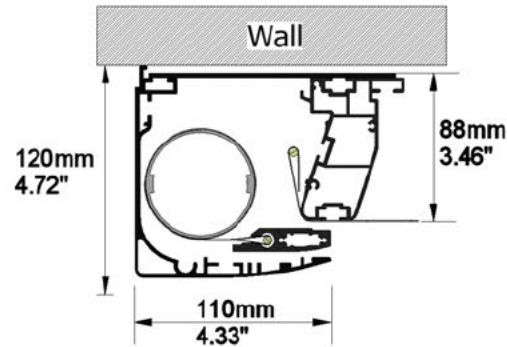

SCREEN CONFIGURATION SUMMARY

PROJECT: WP23-00553 - MovieMaskLR 4000 240 AGR

SCREEN: PFMAMMLR-00018 - 4000-MMLR-2.40-AGR

SCREEN:

PFMAMMLR-00018

Description: 4000-MMLR-2.40-AGR
Description 2: Overall size 4.220x1.887 mm
Screen Model: MovieMask LR
Native Aspect Ratio: 2.40 Blu-Ray scope (12:5)
Fabric: Ambient Grey
Dimension Range: 4000mm

PROJECT: WP23-00553 - MovieMaskLR 4000 240 AGR

SCREEN: PFMAMMLR-00018 - 4000-MMLR-2.40-AGR

AVAILABLE FORMATS:

With Lateral Masking to 1.78:1 Aspect Ratio

With Lateral Masking to 1.85:1 Aspect Ratio

With Lateral Masking to 1.89:1 Aspect Ratio

With Lateral Masking to 2.35:1 Aspect Ratio

Cross Section A-A

Cross Section B-B

Side View

Front View

FRAME and NATIVE IMAGE TOLERANCE:

UP TO	MM	INCHES
2500mm/98"	+/- 3mm	+/- 0.12"
4000mm/157"	+/- 5mm	+/- 0.20"
8000mm/315"	+/- 10mm	+/- 0.39"

HOUSING TOLERANCE:		
UP TO	MM	INCHES
2500mm/98"	+/- 9mm	+/- 0.35"
4000mm/157"	+/- 15mm	+/- 0.59"
8000mm/315"	+/- 30mm	+/- 1.18"

Autogenerated Drawing - Not in Scale

SCREEN CONFIGURATION SUMMARY

PROJECT: WP23-00553 - MovieMaskLR 4000 240 AGR