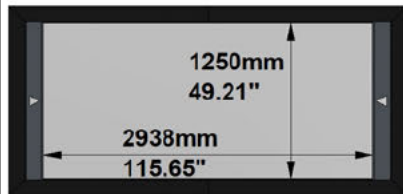

## AVAILABLE FORMATS:

With Lateral Masking to 1.78:1 Aspect Ratio

With Lateral Masking to 1.85:1 Aspect Ratio

With Lateral Masking to 1.89:1 Aspect Ratio

With Lateral Masking to 2.35:1 Aspect Ratio