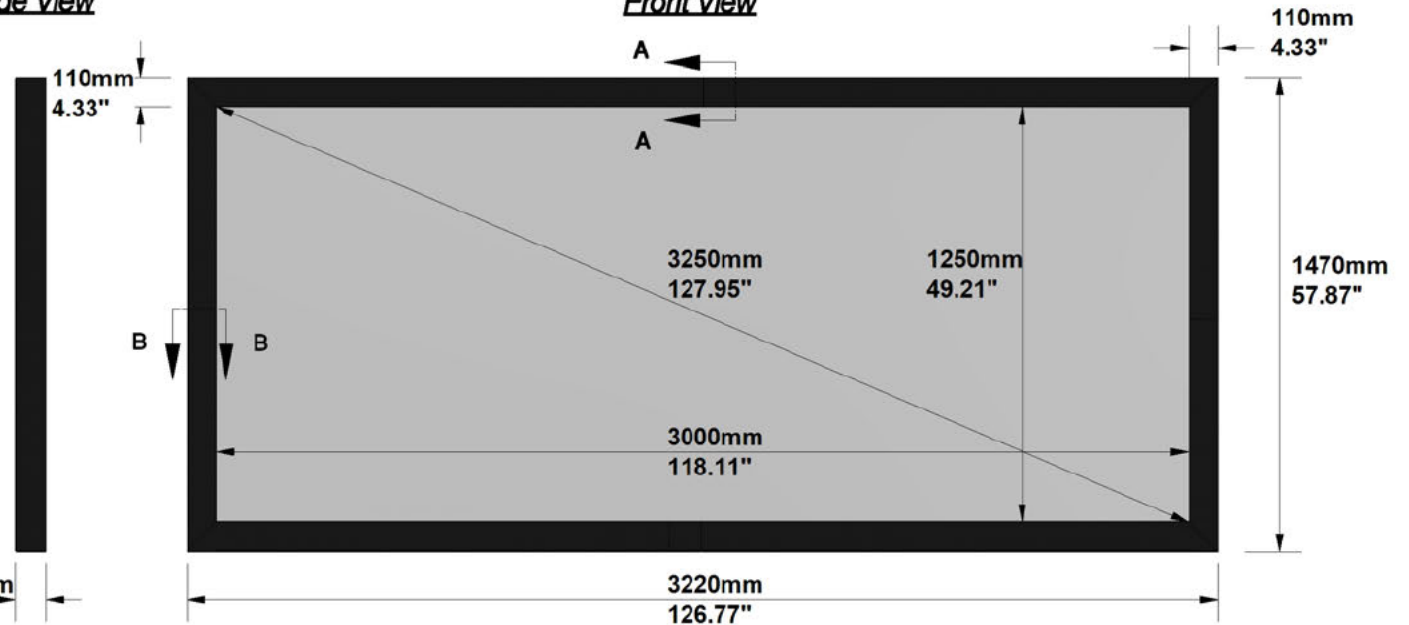

## AVAILABLE FORMATS:

With Lateral Masking to 1.78:1 Aspect Ratio

With Lateral Masking to 1.85:1 Aspect Ratio

With Lateral Masking to 1.89:1 Aspect Ratio

With Lateral Masking to 2.35:1 Aspect Ratio

## Cross Section A-A

## Side View

## FRAME and NATIVE IMAGE TOLERANCE:

UP TO	MM	INCHES
2500mm/98"	+/- 3mm	+/- 0.12"
4000mm/157"	+/- 5mm	+/- 0.20"
8000mm/315"	+/- 10mm	+/- 0.39"