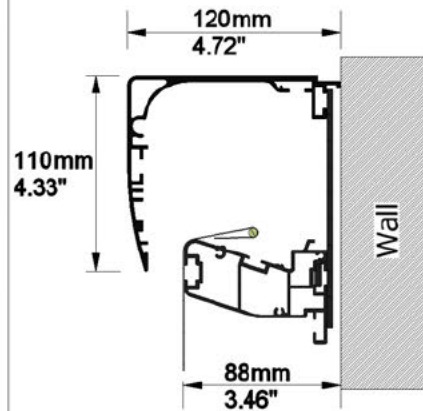

## SCREEN:

PFMAMMLR-00016

Description: 3000-MMLR-2.40-AGR  
Description 2: Overall size 3.220x1.470 mm  
Screen Model: MovieMask LR  
Native Aspect Ratio: 2.40 Blu-Ray scope (12:5)  
Fabric: Ambient Grey  
Dimension Range: 3000mm

## AVAILABLE FORMATS:

With Lateral Masking to 1.78:1 Aspect Ratio

With Lateral Masking to 1.85:1 Aspect Ratio

With Lateral Masking to 1.89:1 Aspect Ratio

With Lateral Masking to 2.35:1 Aspect Ratio

## Cross Section A-A

## FRAME and NATIVE IMAGE TOLERANCE:

UP TO	MM	INCHES
2500mm/98"	+/- 3mm	+/- 0.12"
4000mm/157"	+/- 5mm	+/- 0.20"
8000mm/315"	+/- 10mm	+/- 0.39"