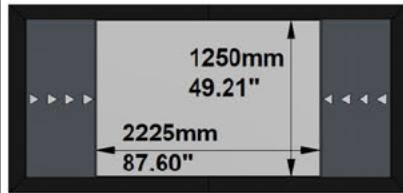

SCREEN CONFIGURATION SUMMARY

PROJECT: WP23-00548 - MovieMaskLR 3000 240 AGRY

SCREEN: PFMAMMLR-00016 - 3000-MMLR-2.40-AGR

AVAILABLE FORMATS:

With Lateral Masking to 1.78:1 Aspect Ratio