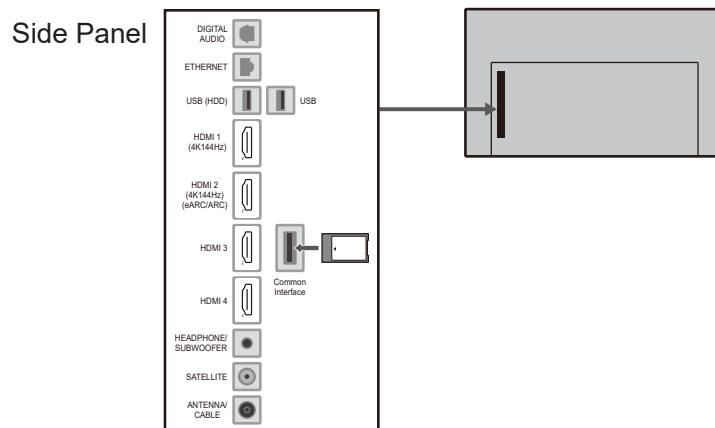

**SPECIFICATIONS**

Dimensions (W x H x D)	1 451 mm x 910 mm x 318 mm (With Pedestal) 1 451 mm x 839 mm x 84 mm (TV only)
Mass	22.5 kg (With Pedestal) 21.5 kg (TV only)

**DIMENSIONS**

**JACKS**

**Note:**  
To make sure that the LED TV fits the cabinet properly when a high degree of precision is required, we recommend that you use the LED TV itself to make the necessary cabinet measurements. Panasonic cannot be responsible for inaccuracies in cabinet design or manufacture.