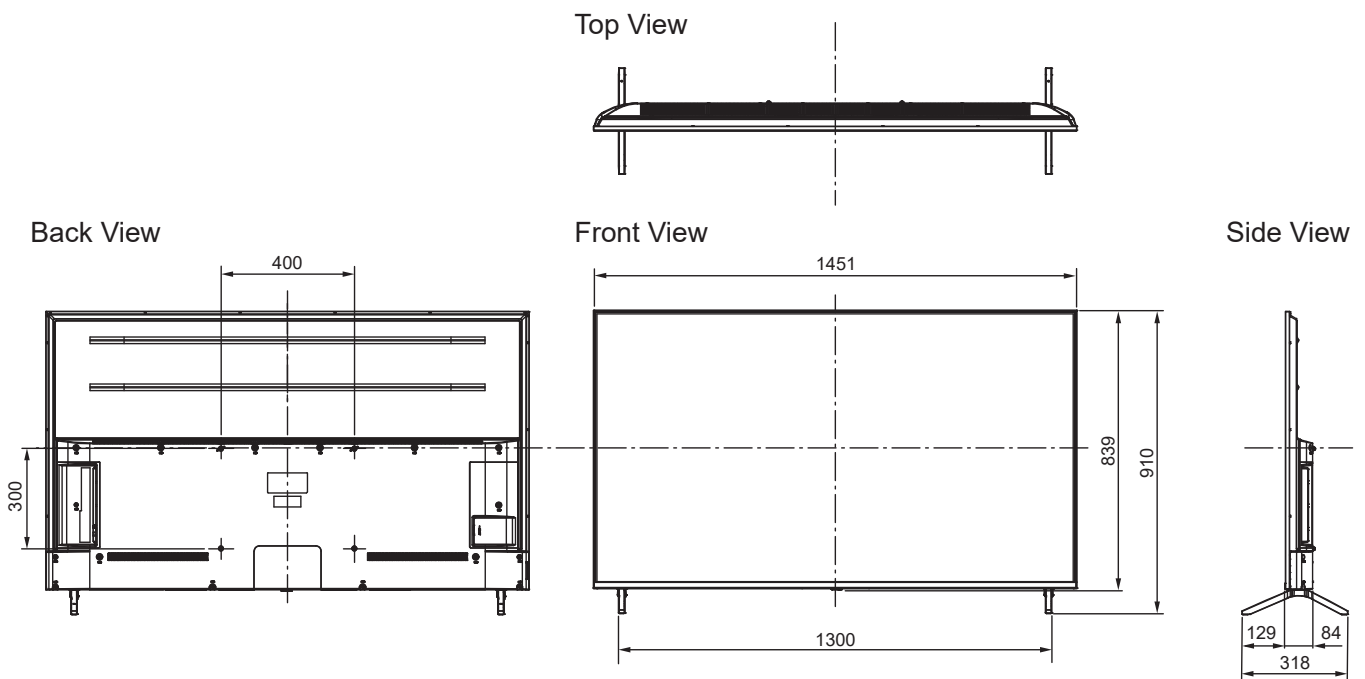

**SPECIFICATIONS**

Dimensions (W x H x D)	1 451 mm x 910 mm x 318 mm (With Pedestal) 1 451 mm x 839 mm x 84 mm (TV only)
Mass	22.5 kg (With Pedestal) 21.5 kg (TV only)

**DIMENSIONS**

**JACKS**

**Note:**  
To make sure that the LED TV fits the cabinet properly when a high degree of precision is required, we recommend that you use the LED TV itself to make the necessary cabinet measurements. Panasonic cannot be responsible for inaccuracies in cabinet design or manufacture.

Specifications are subject to change without notice.  
Non-metric weights and measurements are approximate.