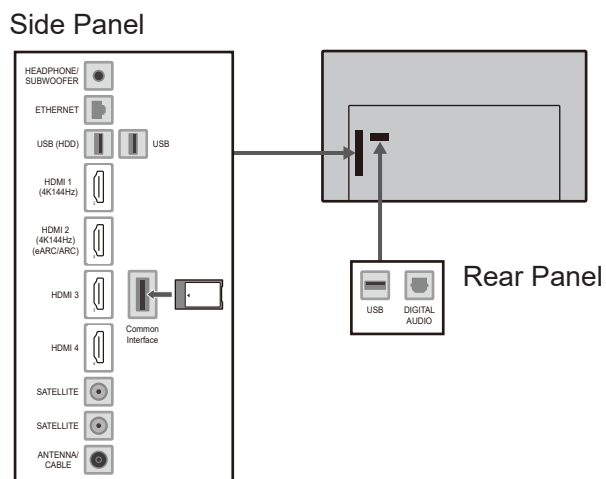

**SPECIFICATIONS**

Dimensions (W x H x D)	1 228 mm x 775 mm x 269 mm (With Pedestal)
	1 228 mm x 709 mm x 71 mm (TV only)
Mass	18.0 kg (With Pedestal) 17.5 kg (TV only)

**DIMENSIONS**

**JACKS**

**Note:**  
To make sure that the LED TV fits the cabinet properly when a high degree of precision is required, we recommend that you use the LED TV itself to make the necessary cabinet measurements. Panasonic cannot be responsible for inaccuracies in cabinet design or manufacture.