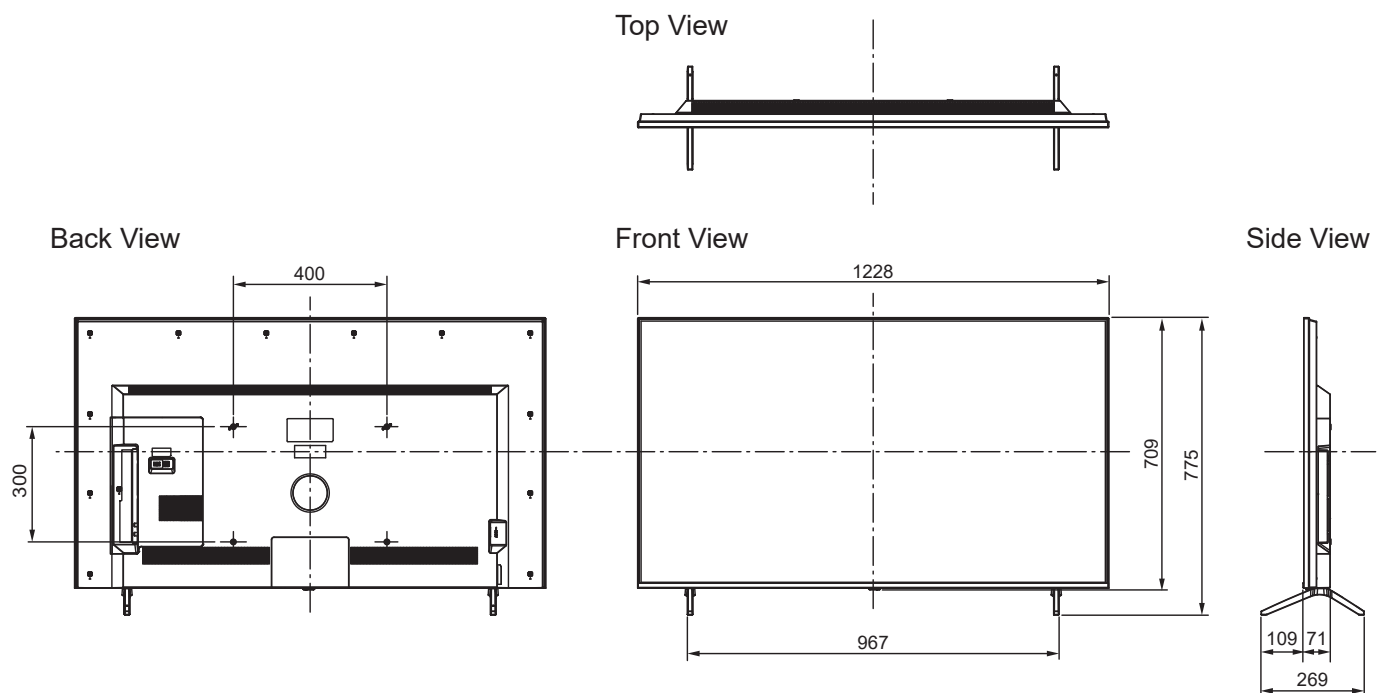

**SPECIFICATIONS**

Dimensions (W x H x D)	1 228 mm x 775 mm x 269 mm (With Pedestal)
	1 228 mm x 709 mm x 71 mm (TV only)
Mass	18.0 kg (With Pedestal) 17.5 kg (TV only)

**DIMENSIONS**

**JACKS**

**Note:**  
To make sure that the LED TV fits the cabinet properly when a high degree of precision is required, we recommend that you use the LED TV itself to make the necessary cabinet measurements. Panasonic cannot be responsible for inaccuracies in cabinet design or manufacture.