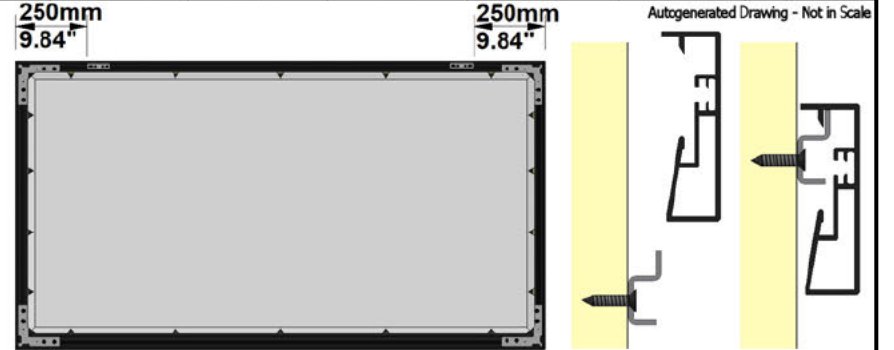

PACKAGING INFORMATION:

ESTIMATED SCREEN NET WEIGHT: 25.80Kg
56.80Lbs

SHIPPING DIMENSIONS				NUMBER OF BOXES	TOTAL SHIPPING WEIGHT
LENGTH	DEPTH	HEIGHT	PALLET HEIGHT		
mm	2657mm	150mm	180mm	1	kg 29.60
inches	104.61"	5.91"	7.09"		lbs 65.12