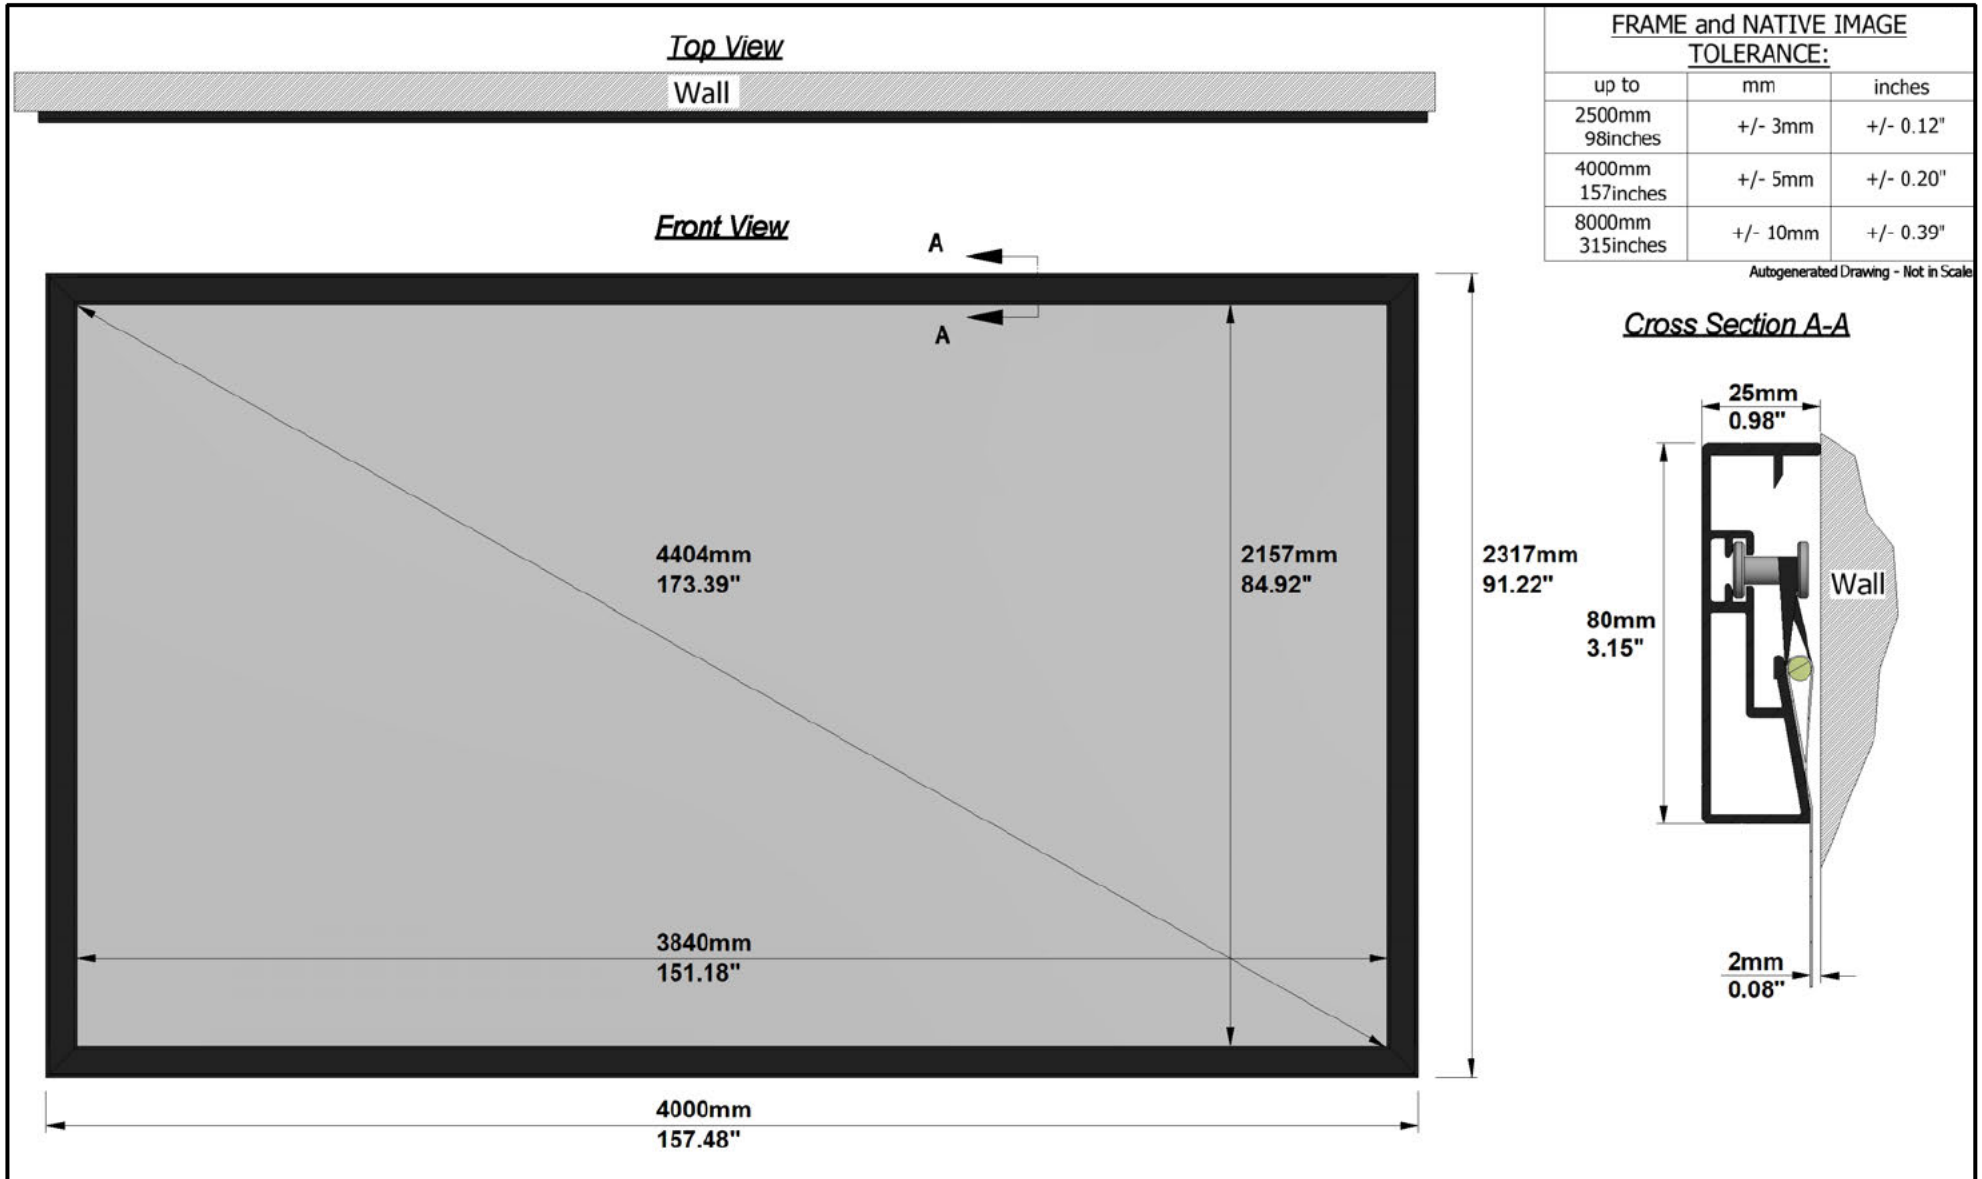

SCREEN CONFIGURATION SUMMARY

PROJECT: WP22-07705 - FRAMEPRO 3840 AGR

SCREEN: PFIXFRAMEPRORE-00761 - 3840-FRAMEPRORE-1.78-AGR