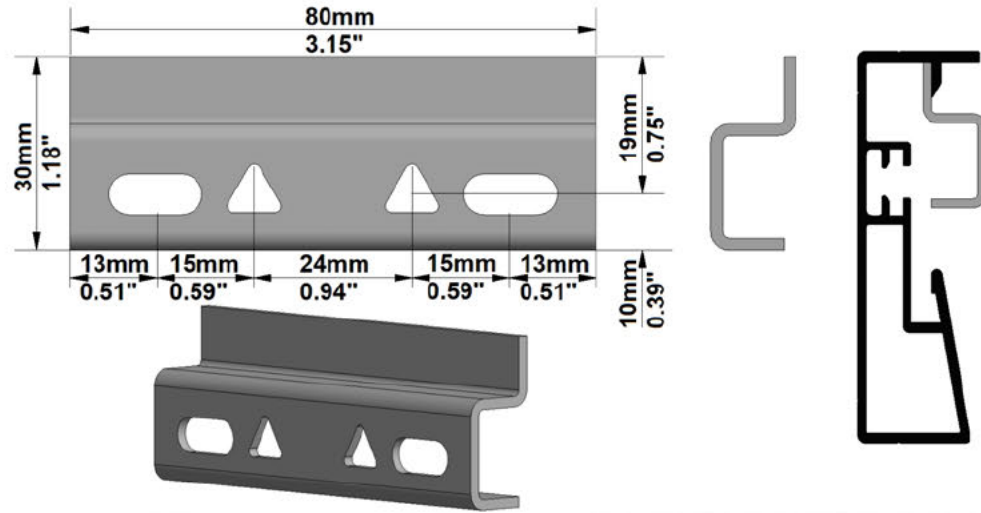

SCREEN CONFIGURATION SUMMARY

PROJECT: WP22-07705 - FRAMEPRO 3840 AGR

SCREEN: PFIFFRAMEPRORE-00761 - 3840-FRAMEPRORE-1.78-AGR

MOUNTING BRACKETS AND INSTALLATION VIEW:

BRACKETS FOR FRAME PRO RE, RB, FB <=3000 OVERALL SCREEN