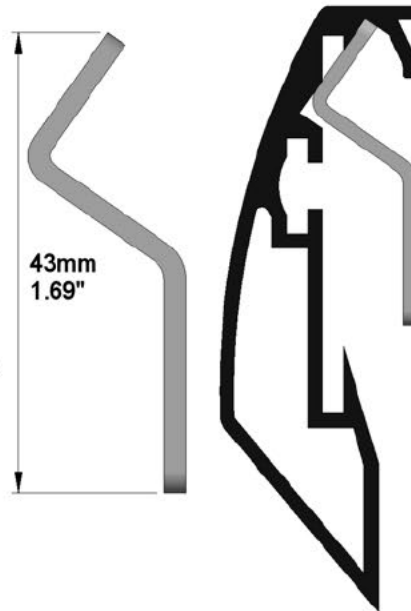

SCREEN CONFIGURATION SUMMARY

PROJECT: WP22-07547 - 2200 PLANO AGR

SCREEN: PFIXPLANO-00550 - 2200-PLANO-1.78-AGR

MOUNTING BRACKETS AND INSTALLATION VIEW: