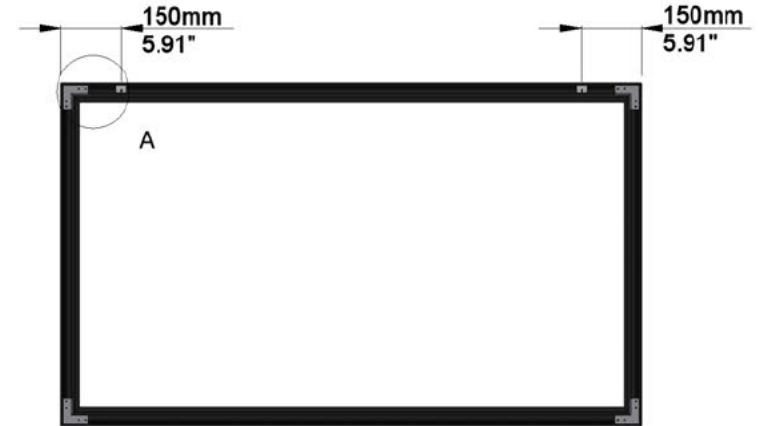

PACKAGING INFORMATION:

ESTIMATED SCREEN NET WEIGHT:

SHIPPING DIMENSIONS				PALLET HEIGHT	NUMBER OF BOXES	TOTAL SHIPPING WEIGHT	
LENGTH	DEPTH	HEIGHT	kg			lbs	
mm	2550mm	150mm	180mm	290mm	1	kg	
inches	100.39"	5.91"	7.09"	11.42"		lbs	

Autogenerated Drawing - Not in Scale

Detail A