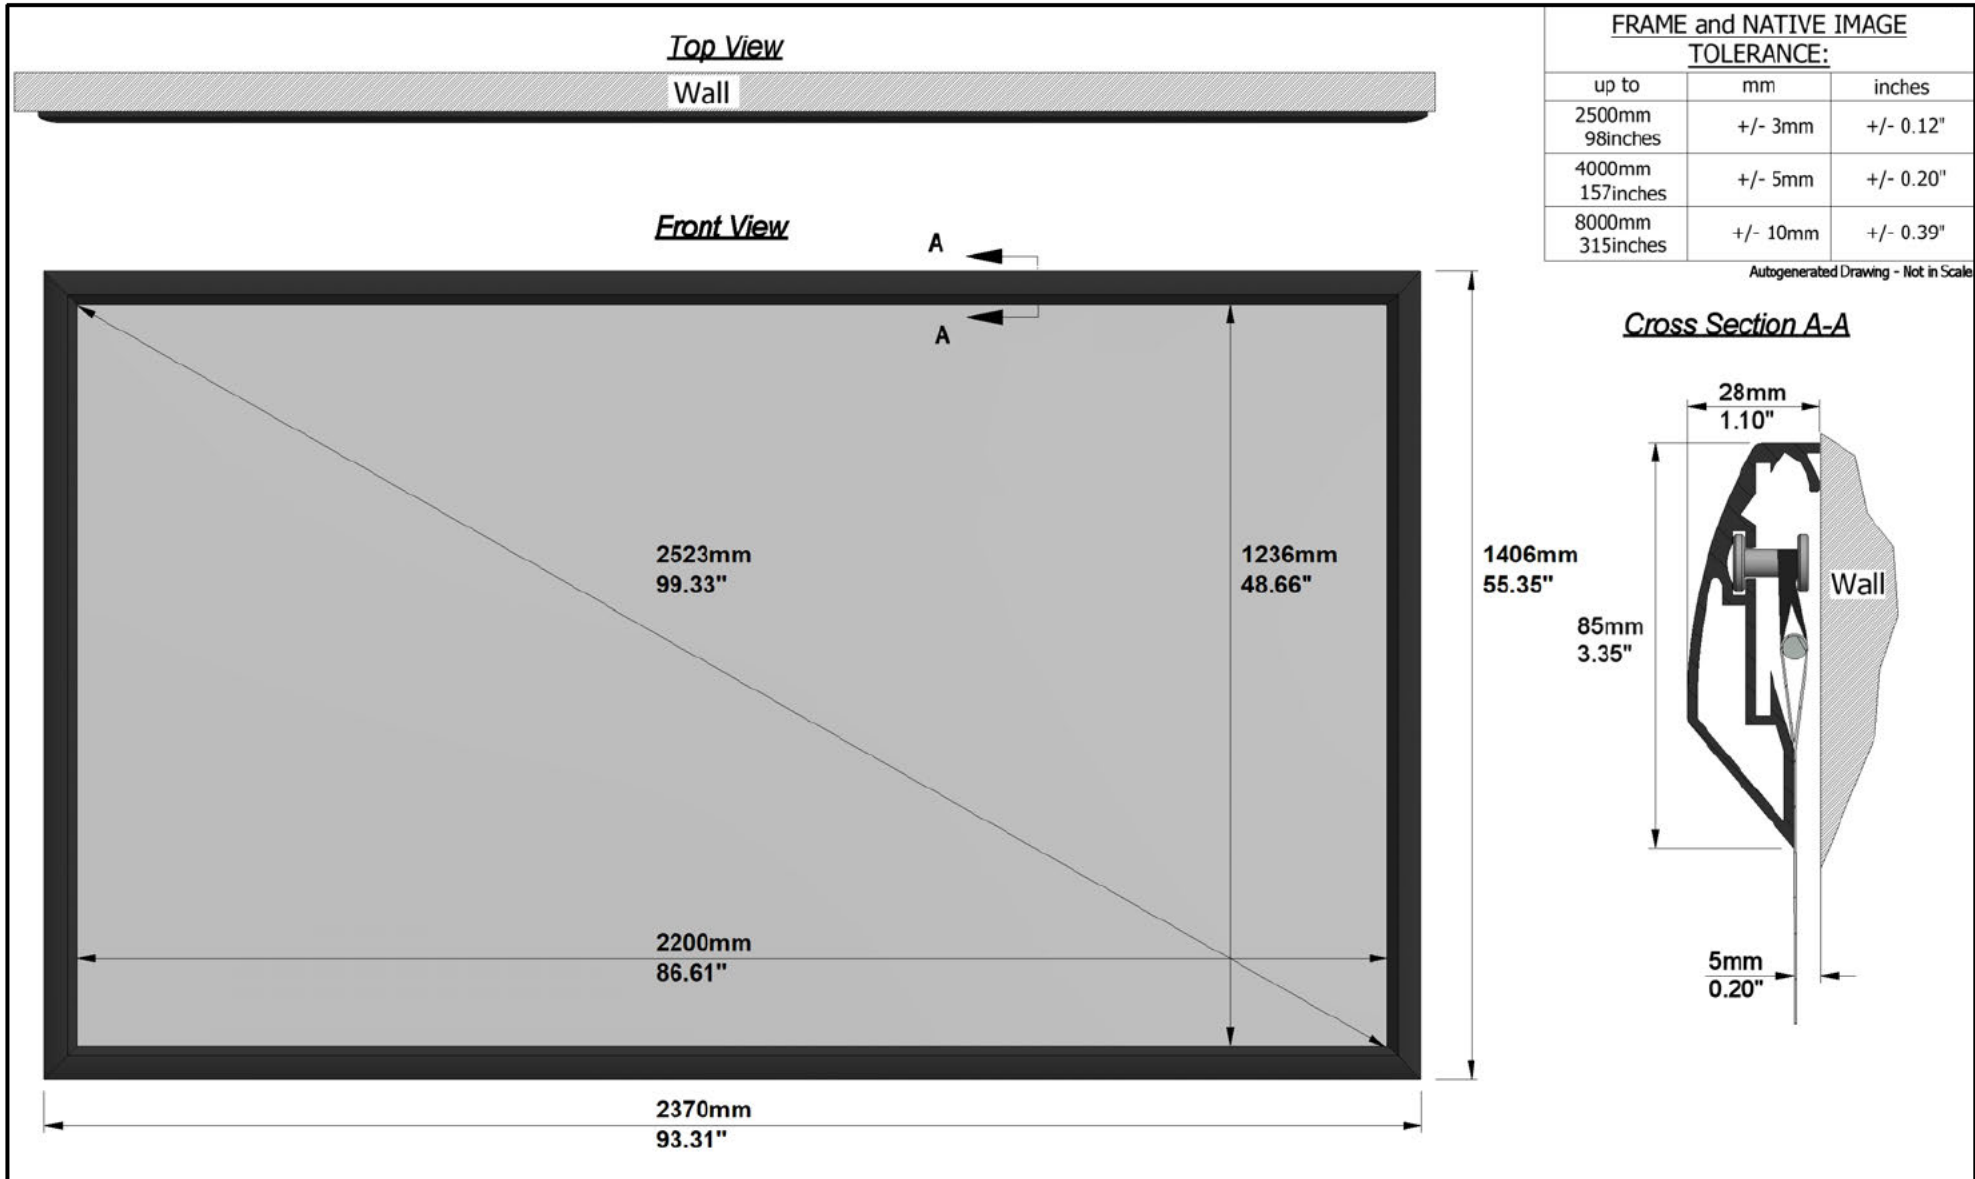

SCREEN CONFIGURATION SUMMARY

PROJECT: WP22-07547 - 2200 PLANO AGR

SCREEN: PFIXPLANO-00550 - 2200-PLANO-1.78-AGR