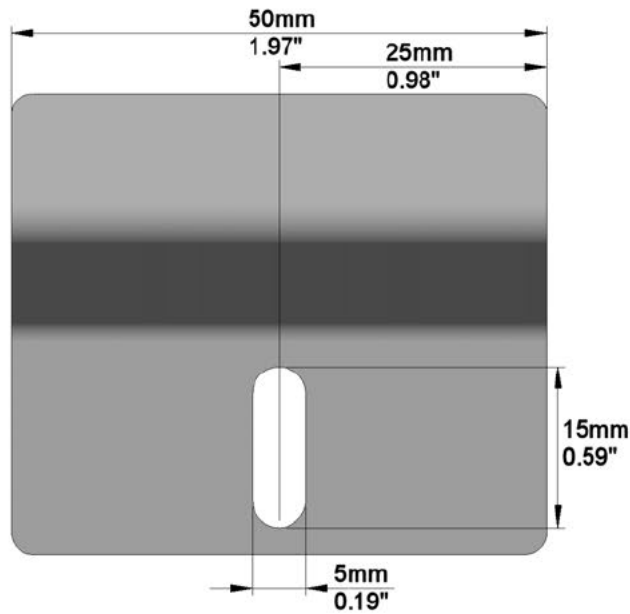

SCREEN CONFIGURATION SUMMARY

PROJECT: WP22-07547 - 2200 PLANO AGR

SCREEN: PFIXPLANO-00550 - 2200-PLANO-1.78-AGR

MOUNTING BRACKETS AND INSTALLATION VIEW: