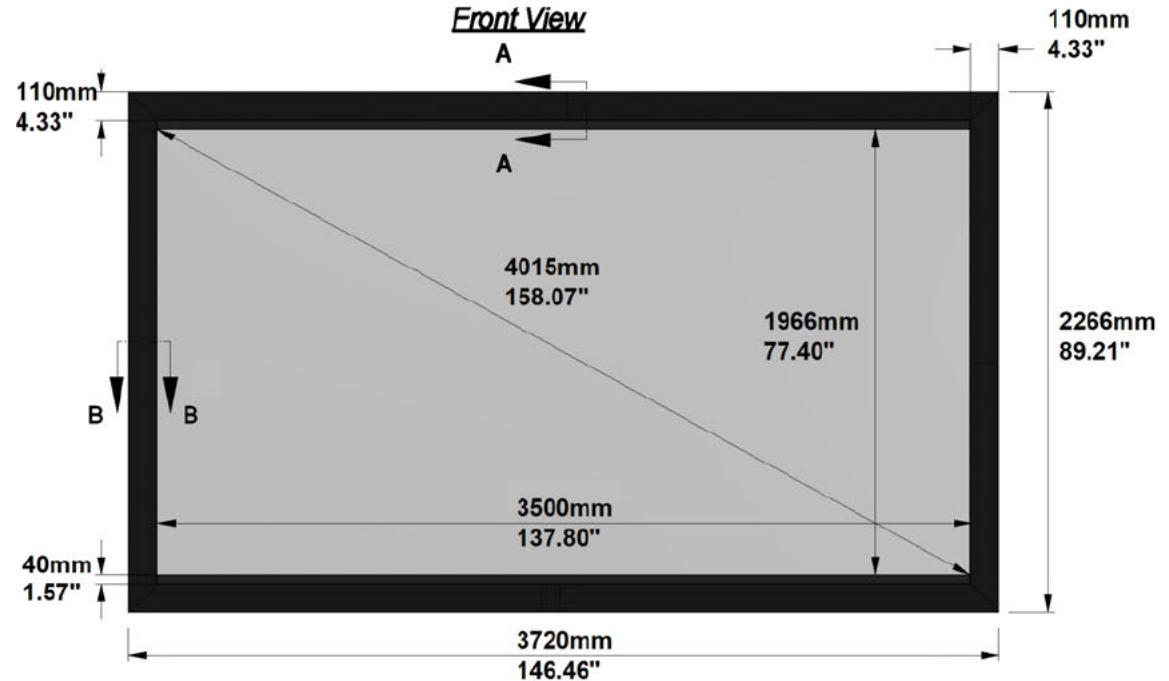

SCREEN CONFIGURATION SUMMARY

PROJECT: WP23-00480 - MovieMaskTB 3500 16x9 RGR

SCREEN: PFMAMMTB-00011 - 3500-MMTB-1.78-RG2

SCREEN:

PFMAMMTB-00011

Description: 3500-MMTB-1.78-RG2
Description 2: Overall size 3.720x2.266 mm
Screen Model: MovieMask TB
Native Aspect Ratio: 1.78 Widescreen TV (16:9)
Fabric: Reference Grey 2
Dimension Range: 3500mm

PROJECT: WP23-00480 - MovieMaskTB 3500 16x9 RGR

SCREEN: PFMAMMTB-00011 - 3500-MMTB-1.78-RG2

AVAILABLE FORMATS:

With Top/Bottom Masking to 2.40:1 Aspect Ratio

With Top/Bottom Masking to 2.35:1 Aspect Ratio

With Top/Bottom Masking to 1.89:1 Aspect Ratio

With Top/Bottom Masking to 1.85:1 Aspect Ratio

Cross Section A-A

Cross Section B-B

Side View

Front View

FRAME and NATIVE IMAGE TOLERANCE:

UP TO	MM	INCHES
2500mm/98"	+/- 3mm	+/- 0.12"
4000mm/157"	+/- 5mm	+/- 0.20"
8000mm/315"	+/- 10mm	+/- 0.39"

HOUSING TOLERANCE:		
UP TO	MM	INCHES
2500mm/98"	+/- 9mm	+/- 0.35"
4000mm/157"	+/- 15mm	+/- 0.59"
8000mm/315"	+/- 30mm	+/- 1.18"

Autogenerated Drawing - Not in Scale

SCREEN CONFIGURATION SUMMARY

PROJECT: WP23-00480 - MovieMaskTB 3500 16x9 RGR