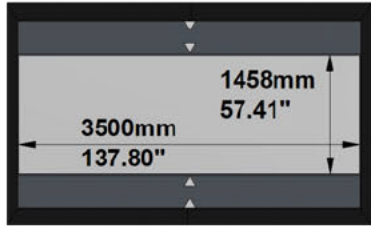

SCREEN CONFIGURATION SUMMARY

PROJECT: WP23-00480 - MovieMaskTB 3500 16x9 RGR

SCREEN: PFMAMMTB-00011 - 3500-MMTB-1.78-RG2

SCREEN:

PFMAMMTB-00011

Description: 3500-MMTB-1.78-RG2
Description 2: Overall size 3.720x2.266 mm
Screen Model: MovieMask TB
Native Aspect Ratio: 1.78 Widescreen TV (16:9)
Fabric: Reference Grey 2
Dimension Range: 3500mm

PROJECT: WP23-00480 - MovieMaskTB 3500 16x9 RGR

SCREEN: PFMAMMTB-00011 - 3500-MMTB-1.78-RG2

AVAILABLE FORMATS:

With Top/Bottom Masking to 2.40:1 Aspect Ratio

With Top/Bottom Masking to 2.35:1 Aspect Ratio

With Top/Bottom Masking to 1.89:1 Aspect Ratio

With Top/Bottom Masking to 1.85:1 Aspect Ratio

Cross Section A-A

Cross Section B-B

Side View

Front View

FRAME and NATIVE IMAGE TOLERANCE:

UP TO	MM	INCHES
2500mm/98"	+/- 3mm	+/- 0.12"
4000mm/157"	+/- 5mm	+/- 0.20"
8000mm/315"	+/- 10mm	+/- 0.39"

HOUSING TOLERANCE:		
UP TO	MM	INCHES
2500mm/98"	+/- 9mm	+/- 0.35"
4000mm/157"	+/- 15mm	+/- 0.59"
8000mm/315"	+/- 30mm	+/- 1.18"

Autogenerated Drawing - Not in Scale

SCREEN CONFIGURATION SUMMARY

PROJECT: WP23-00480 - MovieMaskTB 3500 16x9 RGR