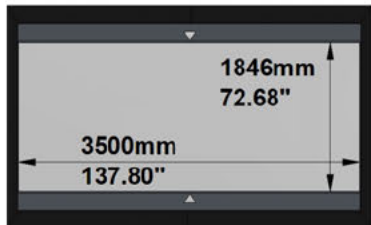

SCREEN CONFIGURATION SUMMARY

PROJECT: WP23-00480 - MovieMaskTB 3500 16x9 RGR

SCREEN: PFMAMMTB-00011 - 3500-MMTB-1.78-RG2

SCREEN:

PFMAMMTB-00011

Description: 3500-MMTB-1.78-RG2
Description 2: Overall size 3.720x2.266 mm
Screen Model: MovieMask TB
Native Aspect Ratio: 1.78 Widescreen TV (16:9)
Fabric: Reference Grey 2
Dimension Range: 3500mm

PROJECT: WP23-00480 - MovieMaskTB 3500 16x9 RGR

SCREEN: PFMAMMTB-00011 - 3500-MMTB-1.78-RG2

AVAILABLE FORMATS:

With Top/Bottom Masking to 2.40:1 Aspect Ratio

With Top/Bottom Masking to 2.35:1 Aspect Ratio

With Top/Bottom Masking to 1.89:1 Aspect Ratio

With Top/Bottom Masking to 1.85:1 Aspect Ratio

Cross Section A-A

Cross Section B-B

Side View

Front View

FRAME and NATIVE IMAGE TOLERANCE:

UP TO	MM	INCHES
2500mm/98"	+/- 3mm	+/- 0.12"
4000mm/157"	+/- 5mm	+/- 0.20"
8000mm/315"	+/- 10mm	+/- 0.39"

HOUSING TOLERANCE:		
UP TO	MM	INCHES
2500mm/98"	+/- 9mm	+/- 0.35"
4000mm/157"	+/- 15mm	+/- 0.59"
8000mm/315"	+/- 30mm	+/- 1.18"

Autogenerated Drawing - Not in Scale

SCREEN CONFIGURATION SUMMARY

PROJECT: WP23-00480 - MovieMaskTB 3500 16x9 RGR