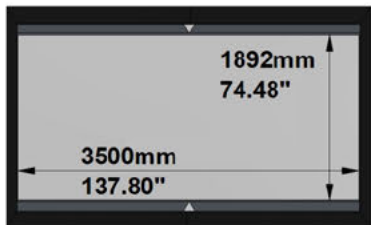

SCREEN CONFIGURATION SUMMARY

PROJECT: WP23-00480 - MovieMaskTB 3500 16x9 RGR

SCREEN: PFMAMMTB-00011 - 3500-MMTB-1.78-RG2

SCREEN:

PFMAMMTB-00011

Description: 3500-MMTB-1.78-RG2
Description 2: Overall size 3.720x2.266 mm
Screen Model: MovieMask TB
Native Aspect Ratio: 1.78 Widescreen TV (16:9)
Fabric: Reference Grey 2
Dimension Range: 3500mm

PROJECT: WP23-00480 - MovieMaskTB 3500 16x9 RGR

SCREEN: PFMAMMTB-00011 - 3500-MMTB-1.78-RG2

AVAILABLE FORMATS:

With Top/Bottom Masking to 2.40:1 Aspect Ratio

With Top/Bottom Masking to 2.35:1 Aspect Ratio

With Top/Bottom Masking to 1.89:1 Aspect Ratio

With Top/Bottom Masking to 1.85:1 Aspect Ratio

Cross Section A-A

Cross Section B-B

Side View

Front View

FRAME and NATIVE IMAGE TOLERANCE:

UP TO	MM	INCHES
2500mm/98"	+/- 3mm	+/- 0.12"
4000mm/157"	+/- 5mm	+/- 0.20"
8000mm/315"	+/- 10mm	+/- 0.39"

HOUSING TOLERANCE:		
UP TO	MM	INCHES
2500mm/98"	+/- 9mm	+/- 0.35"
4000mm/157"	+/- 15mm	+/- 0.59"
8000mm/315"	+/- 30mm	+/- 1.18"

Autogenerated Drawing - Not in Scale

SCREEN CONFIGURATION SUMMARY

PROJECT: WP23-00480 - MovieMaskTB 3500 16x9 RGR