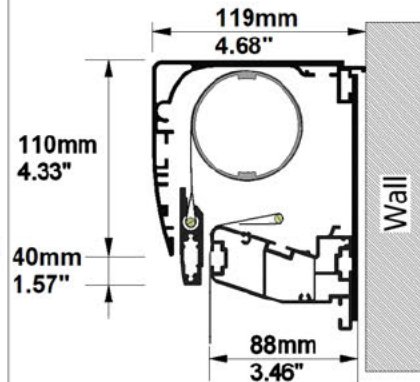

SCREEN CONFIGURATION SUMMARY

PROJECT: WP23-00480 - MovieMaskTB 3500 16x9 RGR

SCREEN: PFMAMMTB-00011 - 3500-MMTB-1.78-RG2

SCREEN:

PFMAMMTB-00011

Description: 3500-MMTB-1.78-RG2
Description 2: Overall size 3.720x2.266 mm
Screen Model: MovieMask TB
Native Aspect Ratio: 1.78 Widescreen TV (16:9)
Fabric: Reference Grey 2
Dimension Range: 3500mm

PROJECT: WP23-00480 - MovieMaskTB 3500 16x9 RGR

SCREEN: PFMAMMTB-00011 - 3500-MMTB-1.78-RG2

AVAILABLE FORMATS:

With Top/Bottom Masking to 2.40:1 Aspect Ratio

With Top/Bottom Masking to 2.35:1 Aspect Ratio

With Top/Bottom Masking to 1.89:1 Aspect Ratio

With Top/Bottom Masking to 1.85:1 Aspect Ratio

Cross Section A-A

Cross Section B-B

Side View

Front View

FRAME and NATIVE IMAGE TOLERANCE:

UP TO	MM	INCHES
2500mm/98"	+/- 3mm	+/- 0.12"
4000mm/157"	+/- 5mm	+/- 0.20"
8000mm/315"	+/- 10mm	+/- 0.39"

HOUSING TOLERANCE:		
UP TO	MM	INCHES
2500mm/98"	+/- 9mm	+/- 0.35"
4000mm/157"	+/- 15mm	+/- 0.59"
8000mm/315"	+/- 30mm	+/- 1.18"

Autogenerated Drawing - Not in Scale

SCREEN CONFIGURATION SUMMARY

PROJECT: WP23-00480 - MovieMaskTB 3500 16x9 RGR