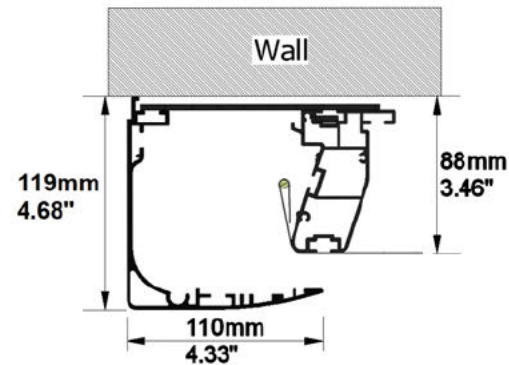

SCREEN CONFIGURATION SUMMARY

PROJECT: WP23-00480 - MovieMaskTB 3500 16x9 RGR

SCREEN: PFMAMMTB-00011 - 3500-MMTB-1.78-RG2

SCREEN:

PFMAMMTB-00011

Description: 3500-MMTB-1.78-RG2
Description 2: Overall size 3.720x2.266 mm
Screen Model: MovieMask TB
Native Aspect Ratio: 1.78 Widescreen TV (16:9)
Fabric: Reference Grey 2
Dimension Range: 3500mm

PROJECT: WP23-00480 - MovieMaskTB 3500 16x9 RGR

SCREEN: PFMAMMTB-00011 - 3500-MMTB-1.78-RG2

AVAILABLE FORMATS:

With Top/Bottom Masking to 2.40:1 Aspect Ratio

With Top/Bottom Masking to 2.35:1 Aspect Ratio

With Top/Bottom Masking to 1.89:1 Aspect Ratio

With Top/Bottom Masking to 1.85:1 Aspect Ratio

Cross Section A-A

Cross Section B-B

Side View

Front View

FRAME and NATIVE IMAGE TOLERANCE:

UP TO	MM	INCHES
2500mm/98"	+/- 3mm	+/- 0.12"
4000mm/157"	+/- 5mm	+/- 0.20"
8000mm/315"	+/- 10mm	+/- 0.39"

HOUSING TOLERANCE:		
UP TO	MM	INCHES
2500mm/98"	+/- 9mm	+/- 0.35"
4000mm/157"	+/- 15mm	+/- 0.59"
8000mm/315"	+/- 30mm	+/- 1.18"

Autogenerated Drawing - Not in Scale

SCREEN CONFIGURATION SUMMARY

PROJECT: WP23-00480 - MovieMaskTB 3500 16x9 RGR