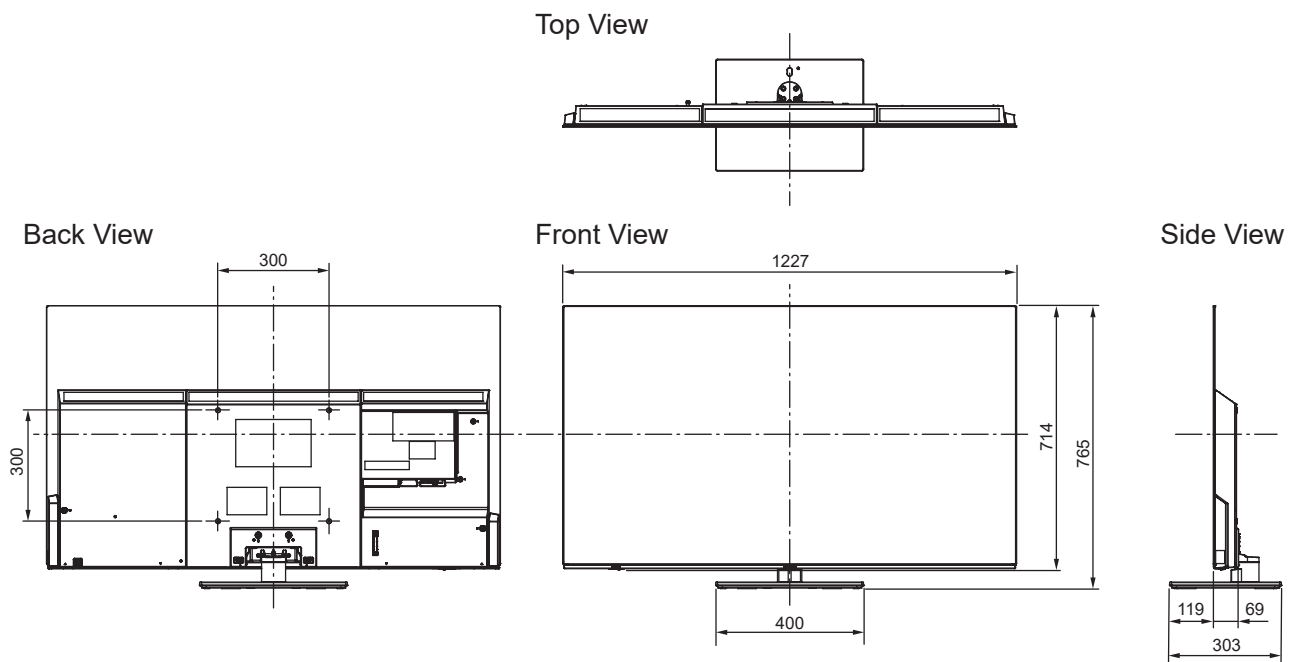

**SPECIFICATIONS**

Dimensions (W x H x D)	1 227 mm x 765 mm x 303 mm (With Pedestal)
	1 227 mm x 714 mm x 69 mm (TV only)
Mass	19.0 kg (With Pedestal)
	15.0 kg (TV only)

**DIMENSIONS**

**JACKS**

**Note:**

To make sure that the OLED TV fits the cabinet properly when a high degree of precision is required, we recommend that you use the OLED TV itself to make the necessary cabinet measurements. Panasonic cannot be responsible for inaccuracies in cabinet design or manufacture.