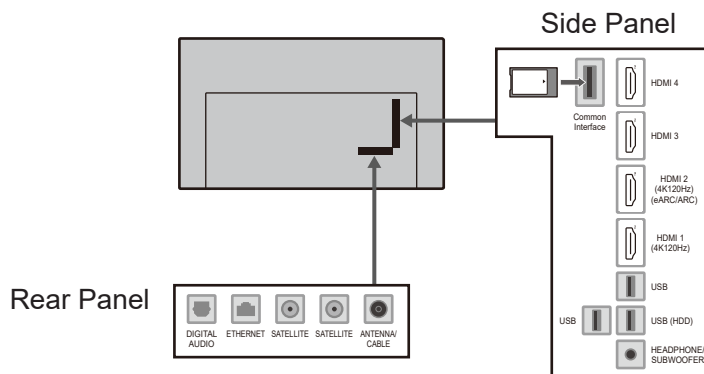

**SPECIFICATIONS**

Dimensions (W x H x D)	1 227 mm x 765 mm x 303 mm (With Pedestal)
	1 227 mm x 714 mm x 69 mm (TV only)
Mass	19.0 kg (With Pedestal)
	15.0 kg (TV only)

**DIMENSIONS**

**JACKS**

**Note:**

To make sure that the OLED TV fits the cabinet properly when a high degree of precision is required, we recommend that you use the OLED TV itself to make the necessary cabinet measurements. Panasonic cannot be responsible for inaccuracies in cabinet design or manufacture.