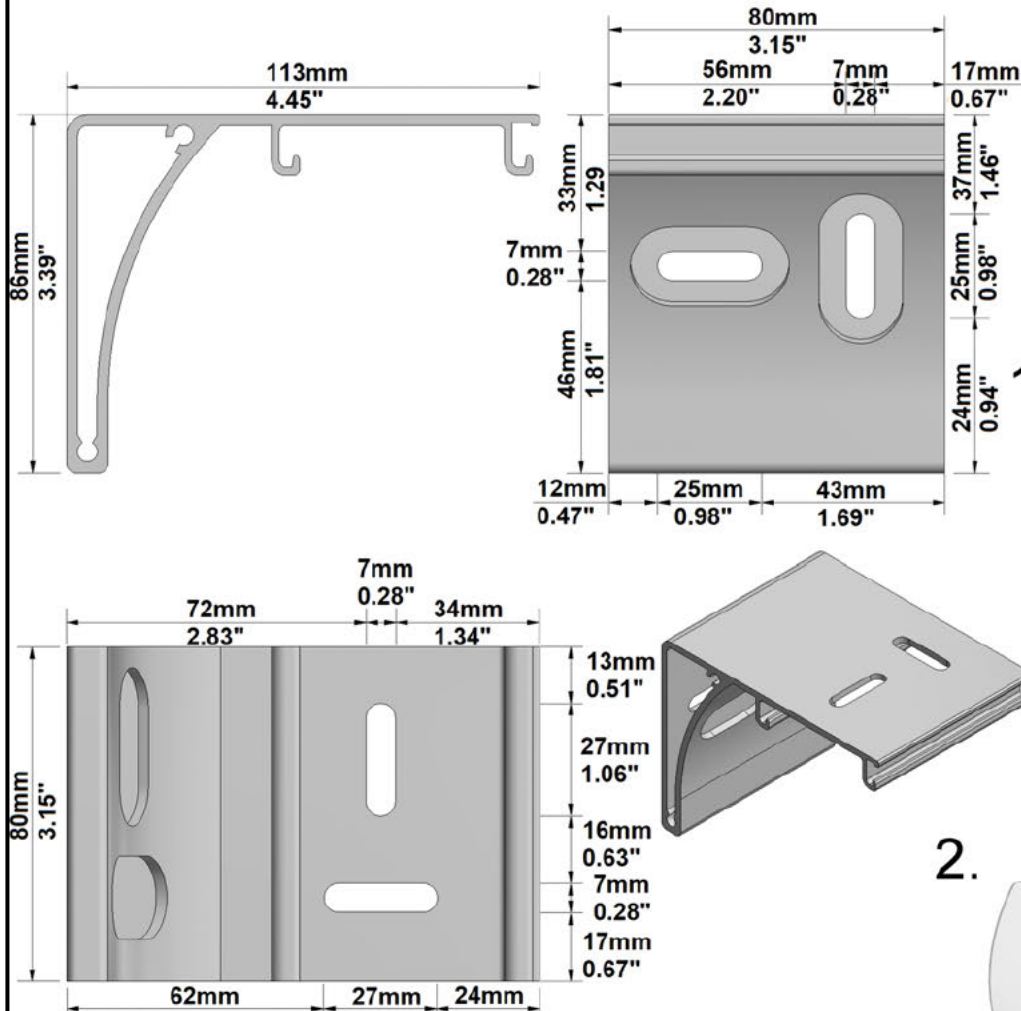

Autogenerated Drawing - Not in Scale

SCREEN CONFIGURATION SUMMARY

PROJECT: WP25-00095 - Rugby Plus RG2

SCREEN: PRONRUGBY-PLUS-00496 - 2900-RUGBY-PLUS-1.78-RG2-B05

Autogenerate drawing - Not in scale

MOUNTING BRACKET AND INSTALLATION VIEW: