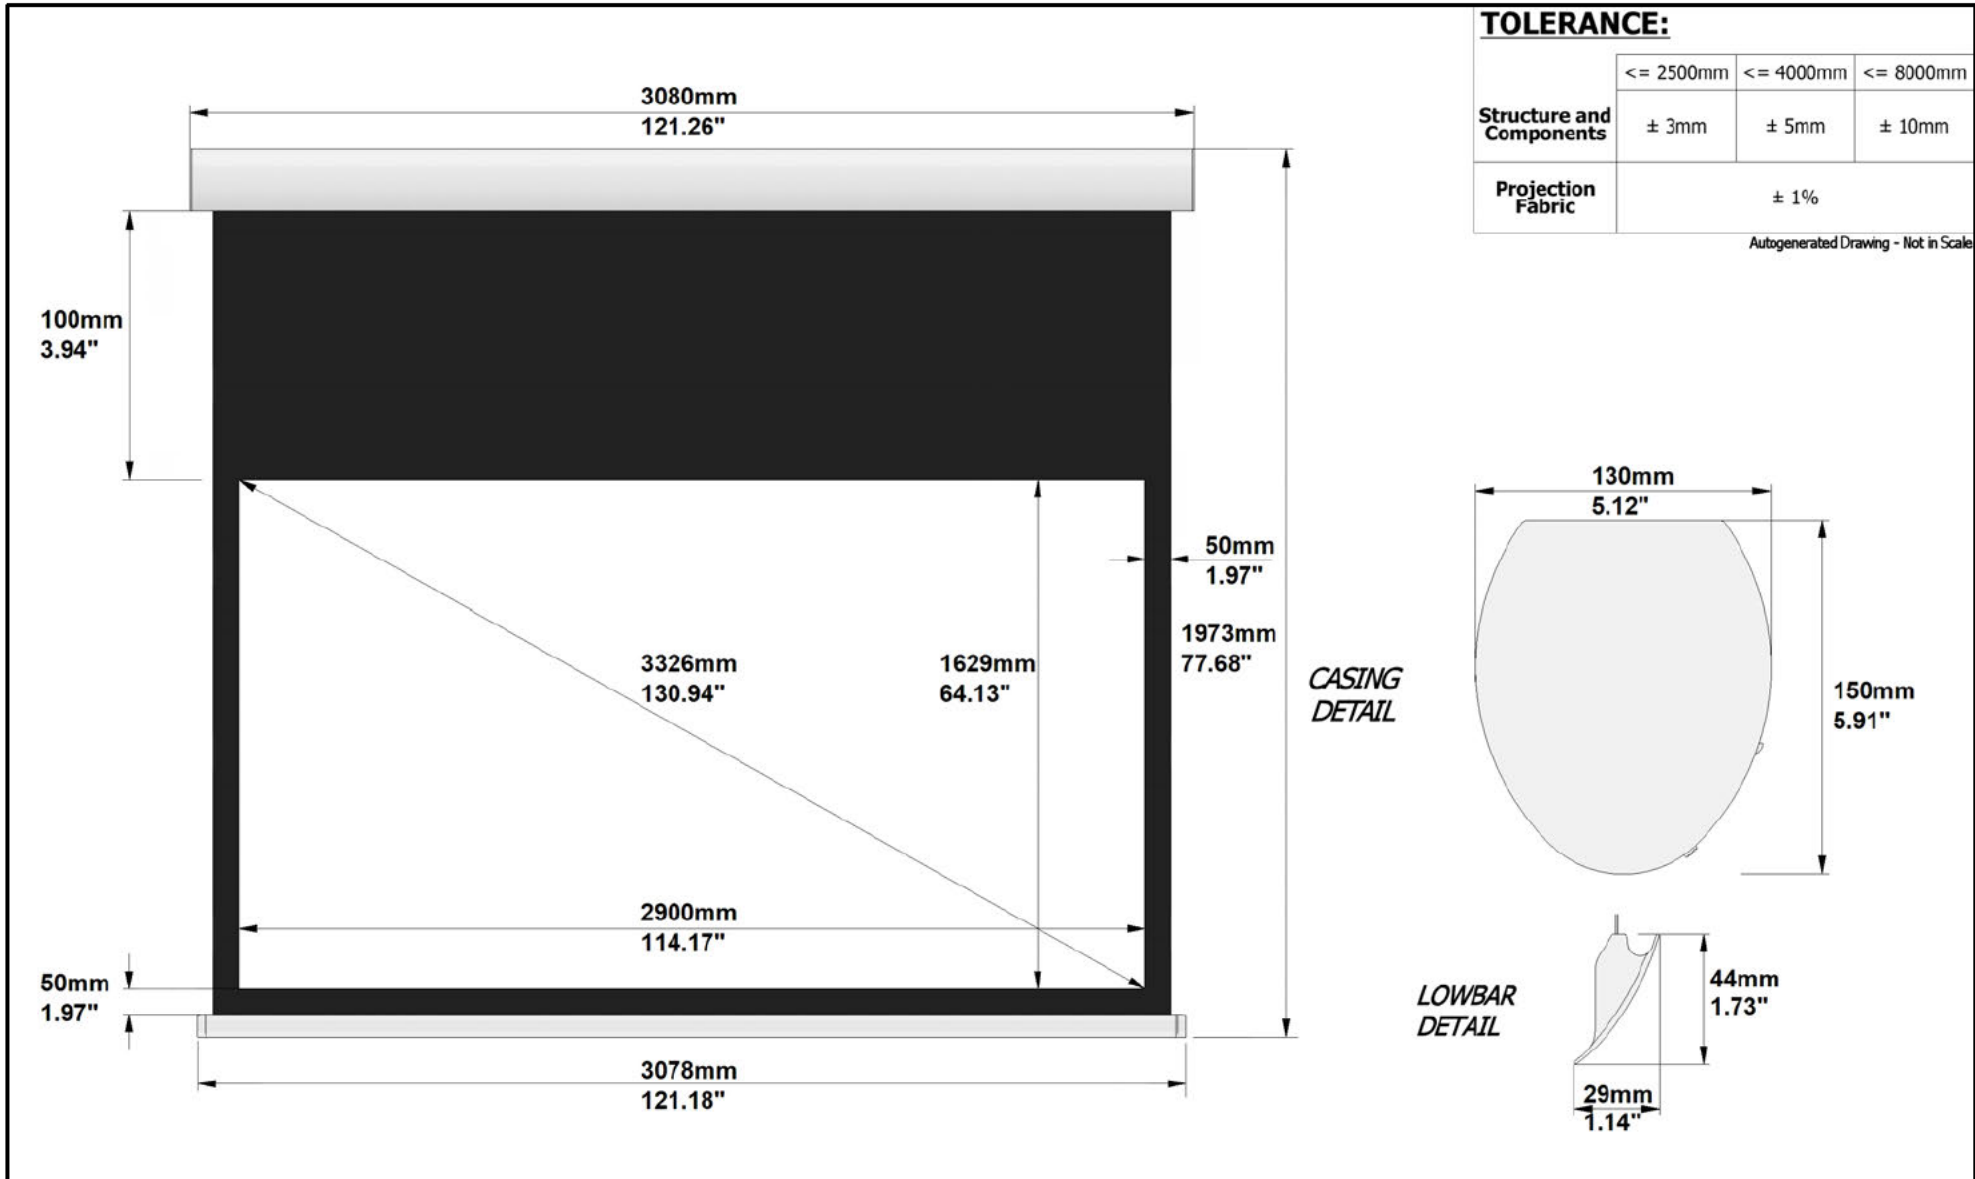

SCREEN CONFIGURATION SUMMARY

PROJECT: WP25-00095 - Rugby Plus RG2

SCREEN: PRONRUGBY-PLUS-00496 - 2900-RUGBY-PLUS-1.78-RG2-B05

SCREEN:

PRONRUGBY-PLUS-00496

Description: 2900-RUGBY-PLUS-1.78-RG2-B05
Description 2: Overall size 3.080x1.973 mm
Screen Model: Rugby Plus
Native Aspect Ratio: 1.78 Widescreen TV (16:9)
Fabric: Reference Grey 2
Screen Finishing: Border 5
Dimension Range: 2900 mm Viewing Area

Email: [REDACTED]

Website: www.awe-europe.com

Comments:

SCREEN CONFIGURATION SUMMARY

PROJECT: WP25-00095 - Rugby Plus RG2

SCREEN: PRONRUGBY-PLUS-00496 - 2900-RUGBY-PLUS-1.78-RG2-B05

TOLERANCE:

	<= 2500mm	<= 4000mm	<= 8000mm
Structure and Components	± 3mm	± 5mm	± 10mm
Projection Fabric	± 1%		

NUMBER OF BRACKETS

SCREEN OVERALL <= 2580mm	2
SCREEN OVERALL > 2580mm	3

PACKAGING INFORMATION:

ESTIMATED SCREEN NET WEIGHT: 32Kg
70.40Lbs

ESTIMATED SHIPPING DIMENSIONS				NUMBER OF BOXES	ESTIMATED SHIPPING WEIGHT
LENGTH	DEPTH	HEIGHT	PALLET HEIGHT		
mm	3260mm	200mm	210mm	1	kg 35.10
inches	128.35"	5.91"	7.09"		lbs 77.22