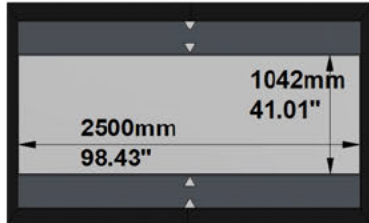

SCREEN CONFIGURATION SUMMARY

PROJECT: WP23-00476 - MovieMaskTB 2500 16x9 RGR

SCREEN: PFMAMMTB-00010 - 2500-MMTB-1.78-RG2

AVAILABLE FORMATS:

With Top/Bottom Masking to 2.40:1 Aspect Ratio