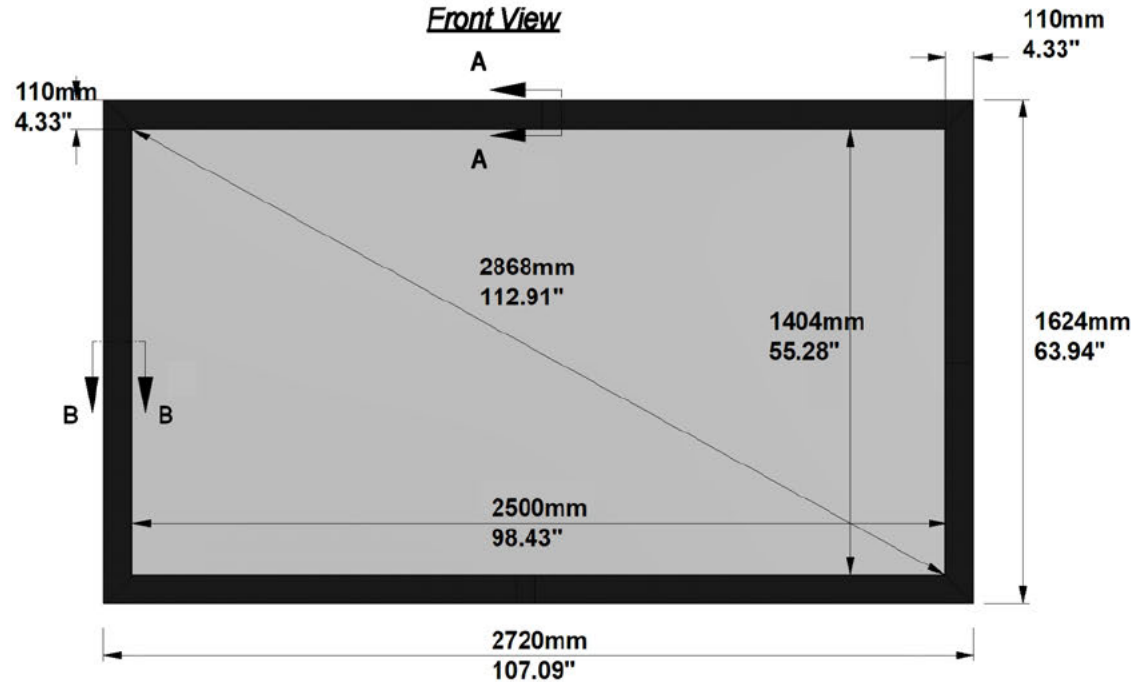

## AVAILABLE FORMATS:

With Top/Bottom Masking to 2.40:1 Aspect Ratio

With Top/Bottom Masking to 2.35:1 Aspect Ratio

With Top/Bottom Masking to 1.89:1 Aspect Ratio

With Top/Bottom Masking to 1.85:1 Aspect Ratio

*Cross Section A-A*

*Cross Section B-B*

*Side View*

*Front View*

## FRAME and NATIVE IMAGE TOLERANCE:

UP TO	MM	INCHES
2500mm/98"	+/- 3mm	+/- 0.12"
4000mm/157"	+/- 5mm	+/- 0.20"
8000mm/315"	+/- 10mm	+/- 0.39"

HOUSING TOLERANCE:		
UP TO	MM	INCHES
2500mm/98"	+/- 9mm	+/- 0.35"
4000mm/157"	+/- 15mm	+/- 0.59"
8000mm/315"	+/- 30mm	+/- 1.18"

Autogenerated Drawing - Not in Scale