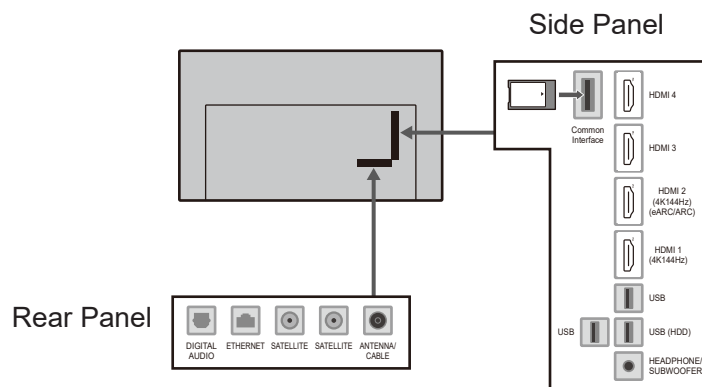

SPECIFICATIONS

Dimensions (W x H x D)	1 723 mm x 1 073 mm x 350 mm (With Pedestal)
	1 723 mm x 1 050 mm x 78 mm (TV only)
Mass	51.0 kg (With Pedestal) 44.0 kg (TV only)

DIMENSIONS

Top View

Back View

Front View

Side View

JACKS

Note:

To make sure that the OLED TV fits the cabinet properly when a high degree of precision is required, we recommend that you use the OLED TV itself to make the necessary cabinet measurements. Panasonic cannot be responsible for inaccuracies in cabinet design or manufacture.