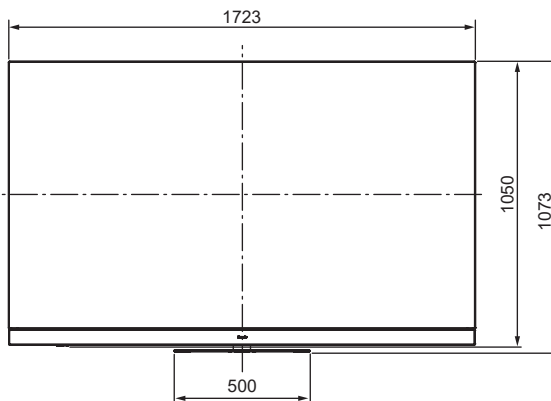

SPECIFICATIONS

Dimensions (W x H x D)	1 723 mm x 1 073 mm x 350 mm (With Pedestal)
	1 723 mm x 1 050 mm x 78 mm (TV only)
Mass	51.0 kg (With Pedestal) 44.0 kg (TV only)

DIMENSIONS

Top View

Back View

Front View

Side View

JACKS

Note:

To make sure that the OLED TV fits the cabinet properly when a high degree of precision is required, we recommend that you use the OLED TV itself to make the necessary cabinet measurements. Panasonic cannot be responsible for inaccuracies in cabinet design or manufacture.