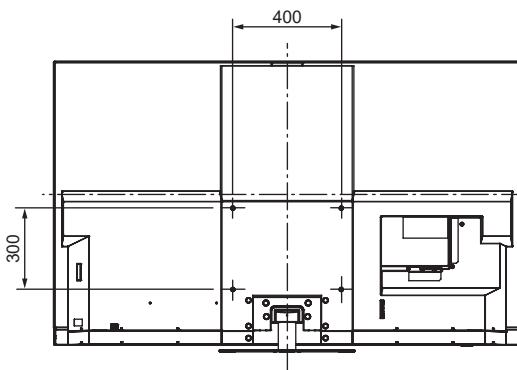

SPECIFICATIONS

Dimensions (W x H x D)	1 723 mm x 1 073 mm x 350 mm (With Pedestal)
	1 723 mm x 1 050 mm x 78 mm (TV only)
Mass	51.0 kg (With Pedestal) 44.0 kg (TV only)

DIMENSIONS

Top View

Back View

Front View

Side View

JACKS

Note:

To make sure that the OLED TV fits the cabinet properly when a high degree of precision is required, we recommend that you use the OLED TV itself to make the necessary cabinet measurements. Panasonic cannot be responsible for inaccuracies in cabinet design or manufacture.