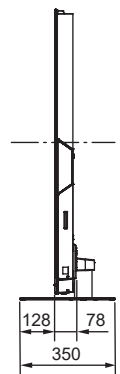

SPECIFICATIONS

Dimensions (W x H x D)	1 723 mm x 1 073 mm x 350 mm (With Pedestal)
	1 723 mm x 1 050 mm x 78 mm (TV only)
Mass	51.0 kg (With Pedestal) 44.0 kg (TV only)

DIMENSIONS

Top View

Back View

Front View

Side View

JACKS

Note:

To make sure that the OLED TV fits the cabinet properly when a high degree of precision is required, we recommend that you use the OLED TV itself to make the necessary cabinet measurements. Panasonic cannot be responsible for inaccuracies in cabinet design or manufacture.