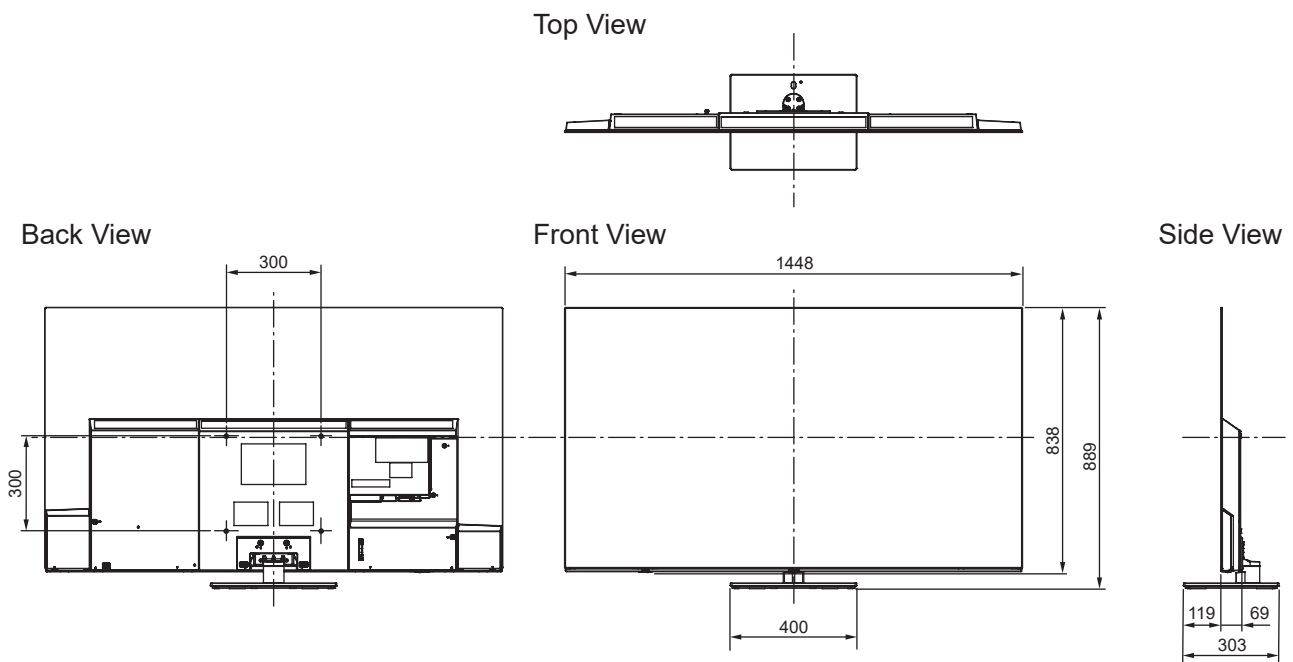

SPECIFICATIONS

Dimensions (W x H x D)	1 448 mm x 889 mm x 303 mm (With Pedestal)
	1 448 mm x 838 mm x 69 mm (TV only)
Mass	21.5 kg (With Pedestal)
	17.5 kg (TV only)

DIMENSIONS

JACKS

Note:
To make sure that the OLED TV fits the cabinet properly when a high degree of precision is required, we recommend that you use the OLED TV itself to make the necessary cabinet measurements. Panasonic cannot be responsible for inaccuracies in cabinet design or manufacture.

Specifications are subject to change without notice.
Non-metric weights and measurements are approximate.