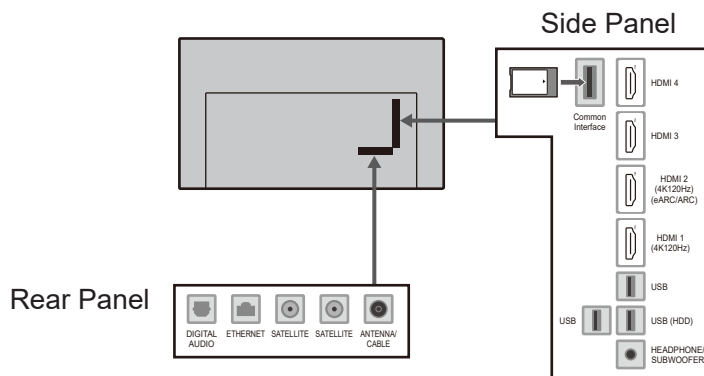

SPECIFICATIONS

Dimensions (W x H x D)	1 448 mm x 889 mm x 303 mm (With Pedestal)
	1 448 mm x 838 mm x 69 mm (TV only)
Mass	21.5 kg (With Pedestal)
	17.5 kg (TV only)

DIMENSIONS

JACKS

Note:
To make sure that the OLED TV fits the cabinet properly when a high degree of precision is required, we recommend that you use the OLED TV itself to make the necessary cabinet measurements. Panasonic cannot be responsible for inaccuracies in cabinet design or manufacture.