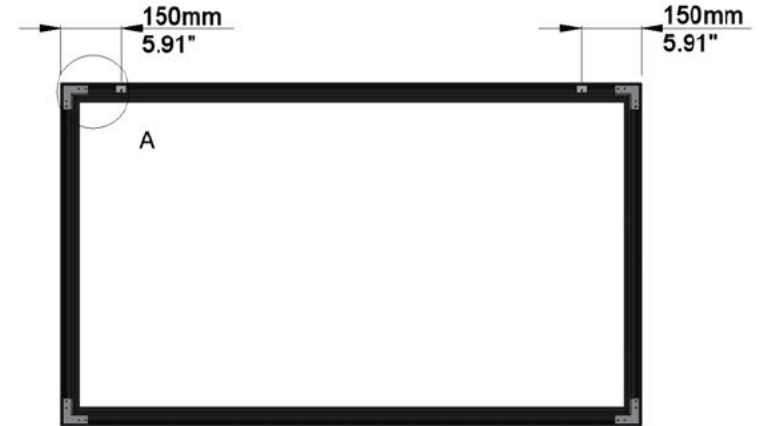

PACKAGING INFORMATION:

ESTIMATED SCREEN NET WEIGHT:

	SHIPPING DIMENSIONS				NUMBER OF BOXES	TOTAL SHIPPING WEIGHT	
	LENGTH	DEPTH	HEIGHT	PALLET HEIGHT		kg	lbs
mm	3350mm	150mm	180mm	290mm	1	kg	26.60
inches	131.89"	5.91"	7.09"	11.42"		lbs	58.52

Autogenerated Drawing - Not in Scale

Detail A