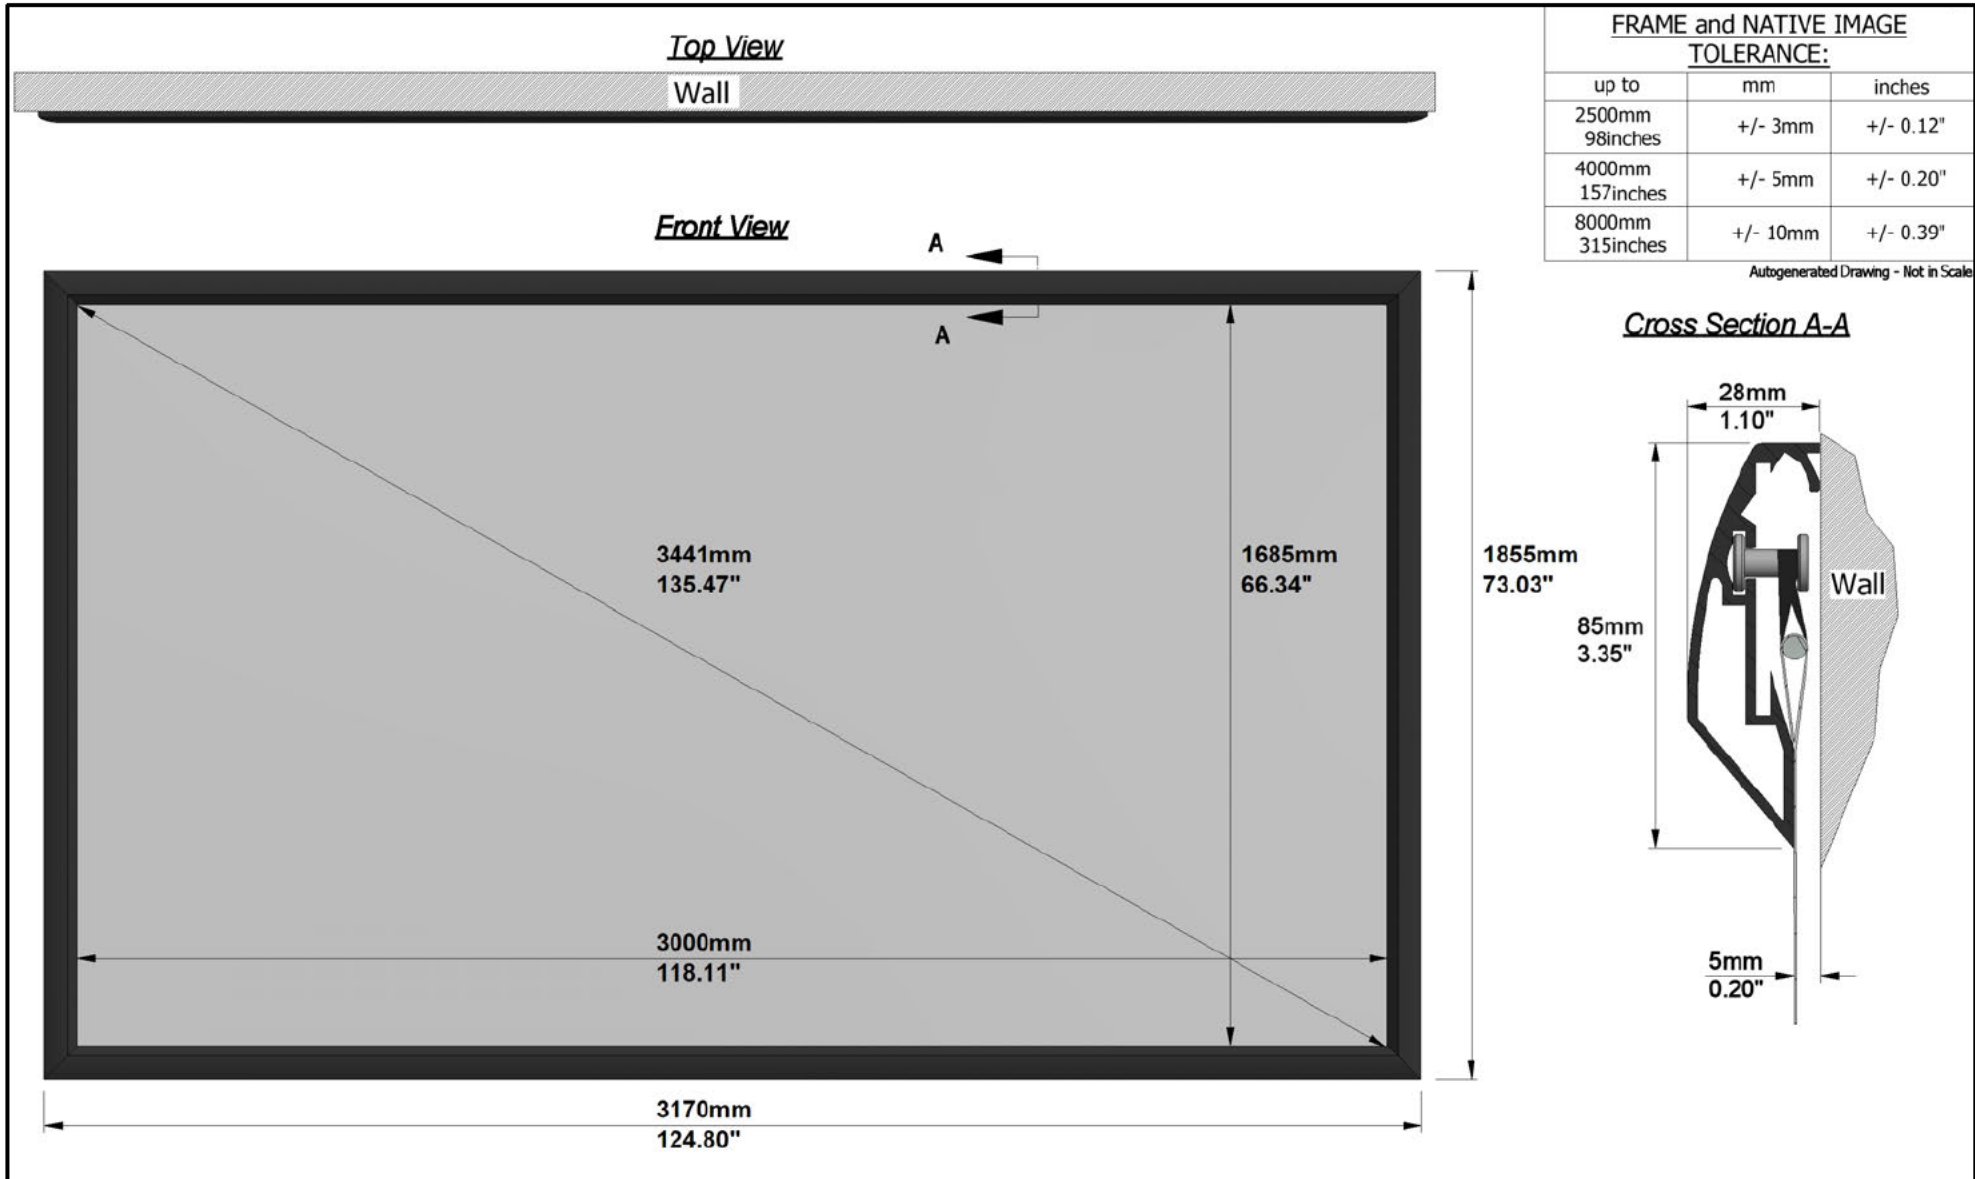

SCREEN CONFIGURATION SUMMARY

PROJECT: WP22-07549 - 3000 PLANO AGR

SCREEN: PFIXPLANO-00569 - 3000-PLANO-1.78-AGR