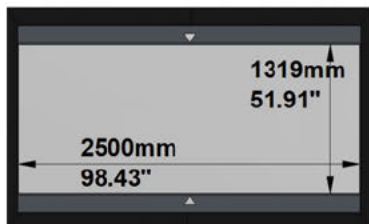

## AVAILABLE FORMATS:

With Top/Bottom Masking to 2.40:1 Aspect Ratio

With Top/Bottom Masking to 2.35:1 Aspect Ratio

With Top/Bottom Masking to 1.89:1 Aspect Ratio

With Top/Bottom Masking to 1.85:1 Aspect Ratio