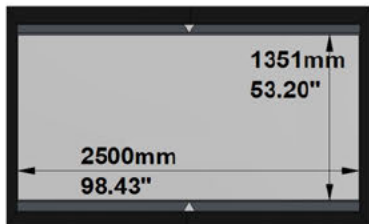

## AVAILABLE FORMATS:

With Top/Bottom Masking to 2.40:1 Aspect Ratio

With Top/Bottom Masking to 2.35:1 Aspect Ratio

With Top/Bottom Masking to 1.89:1 Aspect Ratio

With Top/Bottom Masking to 1.85:1 Aspect Ratio

*Cross Section A-A*

*Cross Section B-B*

*Side View*

*Front View*