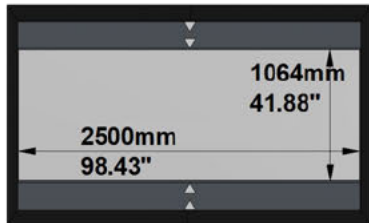

## AVAILABLE FORMATS:

With Top/Bottom Masking to 2.40:1 Aspect Ratio

With Top/Bottom Masking to 2.35:1 Aspect Ratio

With Top/Bottom Masking to 1.89:1 Aspect Ratio

With Top/Bottom Masking to 1.85:1 Aspect Ratio