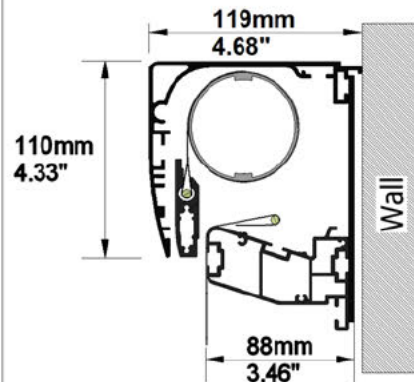

## AVAILABLE FORMATS:

With Top/Bottom Masking to 2.40:1 Aspect Ratio

With Top/Bottom Masking to 2.35:1 Aspect Ratio

With Top/Bottom Masking to 1.89:1 Aspect Ratio

With Top/Bottom Masking to 1.85:1 Aspect Ratio

*Cross Section A-A*

*Cross Section B-B*

*Side View*

*Front View*

## FRAME and NATIVE IMAGE TOLERANCE:

UP TO	MM	INCHES
2500mm/98"	+/- 3mm	+/- 0.12"
4000mm/157"	+/- 5mm	+/- 0.20"
8000mm/315"	+/- 10mm	+/- 0.39"

HOUSING TOLERANCE:		
UP TO	MM	INCHES
2500mm/98"	+/- 9mm	+/- 0.35"
4000mm/157"	+/- 15mm	+/- 0.59"
8000mm/315"	+/- 30mm	+/- 1.18"