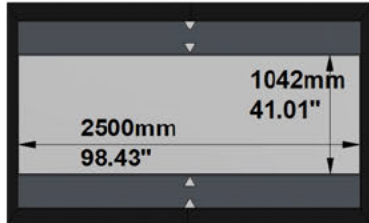

## AVAILABLE FORMATS:

With Top/Bottom Masking to 2.40:1 Aspect Ratio

With Top/Bottom Masking to 2.35:1 Aspect Ratio

With Top/Bottom Masking to 1.89:1 Aspect Ratio

With Top/Bottom Masking to 1.85:1 Aspect Ratio