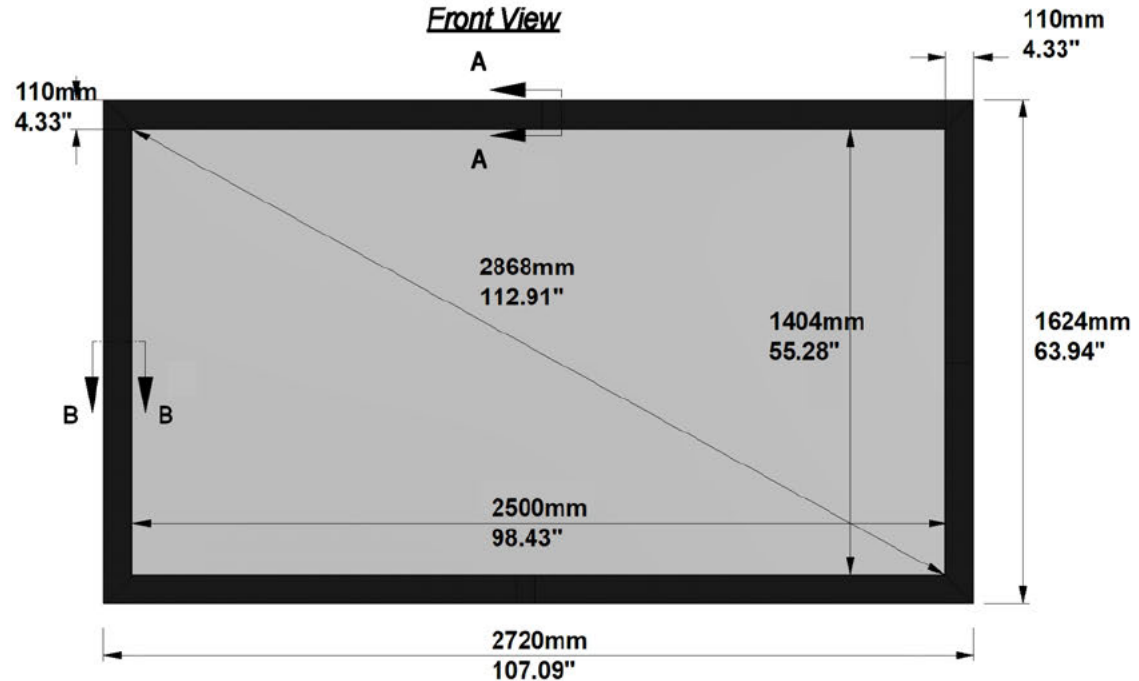

## AVAILABLE FORMATS:

With Top/Bottom Masking to 2.40:1 Aspect Ratio

With Top/Bottom Masking to 2.35:1 Aspect Ratio

With Top/Bottom Masking to 1.89:1 Aspect Ratio

With Top/Bottom Masking to 1.85:1 Aspect Ratio

*Cross Section A-A*

*Cross Section B-B*

*Side View*

*Front View*

## FRAME and NATIVE IMAGE TOLERANCE:

UP TO	MM	INCHES
2500mm/98"	+/- 3mm	+/- 0.12"
4000mm/157"	+/- 5mm	+/- 0.20"
8000mm/315"	+/- 10mm	+/- 0.39"

HOUSING TOLERANCE:		
UP TO	MM	INCHES
2500mm/98"	+/- 9mm	+/- 0.35"
4000mm/157"	+/- 15mm	+/- 0.59"
8000mm/315"	+/- 30mm	+/- 1.18"

Autogenerated Drawing - Not in Scale