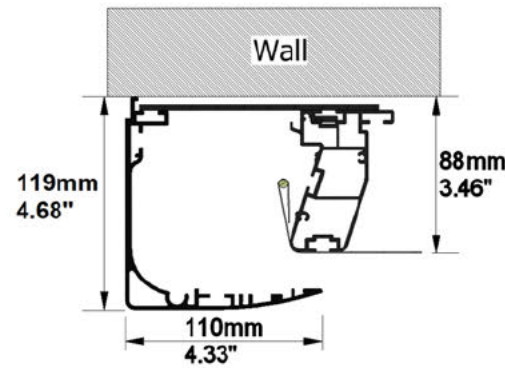

## AVAILABLE FORMATS:

With Top/Bottom Masking to 2.40:1 Aspect Ratio

With Top/Bottom Masking to 2.35:1 Aspect Ratio

With Top/Bottom Masking to 1.89:1 Aspect Ratio

With Top/Bottom Masking to 1.85:1 Aspect Ratio

*Cross Section A-A*

*Cross Section B-B*

*Side View*

*Front View*

## FRAME and NATIVE IMAGE TOLERANCE:

UP TO	MM	INCHES
2500mm/98"	+/- 3mm	+/- 0.12"
4000mm/157"	+/- 5mm	+/- 0.20"
8000mm/315"	+/- 10mm	+/- 0.39"

HOUSING TOLERANCE:		
UP TO	MM	INCHES
2500mm/98"	+/- 9mm	+/- 0.35"
4000mm/157"	+/- 15mm	+/- 0.59"
8000mm/315"	+/- 30mm	+/- 1.18"