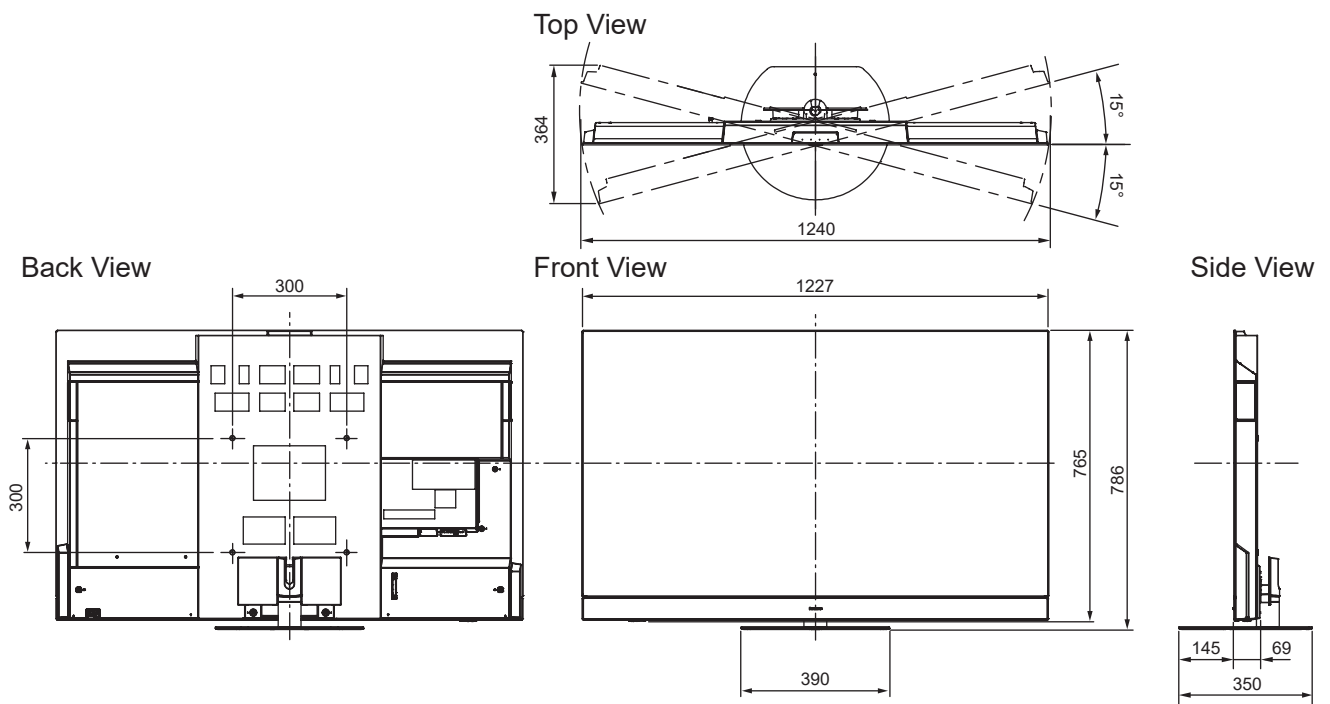

**SPECIFICATIONS**

Dimensions (W x H x D)	1 227 mm x 786 mm x 350 mm (With Pedestal) 1 227 mm x 765 mm x 69 mm (TV only)
Mass	25.5 kg (With Pedestal) 20.5 kg (TV only)

**DIMENSIONS**

**JACKS**

**Note:**  
To make sure that the OLED TV fits the cabinet properly when a high degree of precision is required, we recommend that you use the OLED TV itself to make the necessary cabinet measurements. Panasonic cannot be responsible for inaccuracies in cabinet design or manufacture.

Specifications are subject to change without notice.  
Non-metric weights and measurements are approximate.