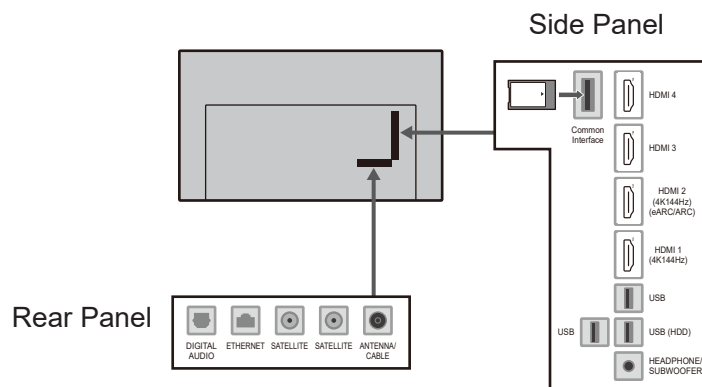

**SPECIFICATIONS**

Dimensions (W x H x D)	1 227 mm x 786 mm x 350 mm (With Pedestal) 1 227 mm x 765 mm x 69 mm (TV only)
Mass	25.5 kg (With Pedestal) 20.5 kg (TV only)

**DIMENSIONS**

**JACKS**

**Note:**  
To make sure that the OLED TV fits the cabinet properly when a high degree of precision is required, we recommend that you use the OLED TV itself to make the necessary cabinet measurements. Panasonic cannot be responsible for inaccuracies in cabinet design or manufacture.