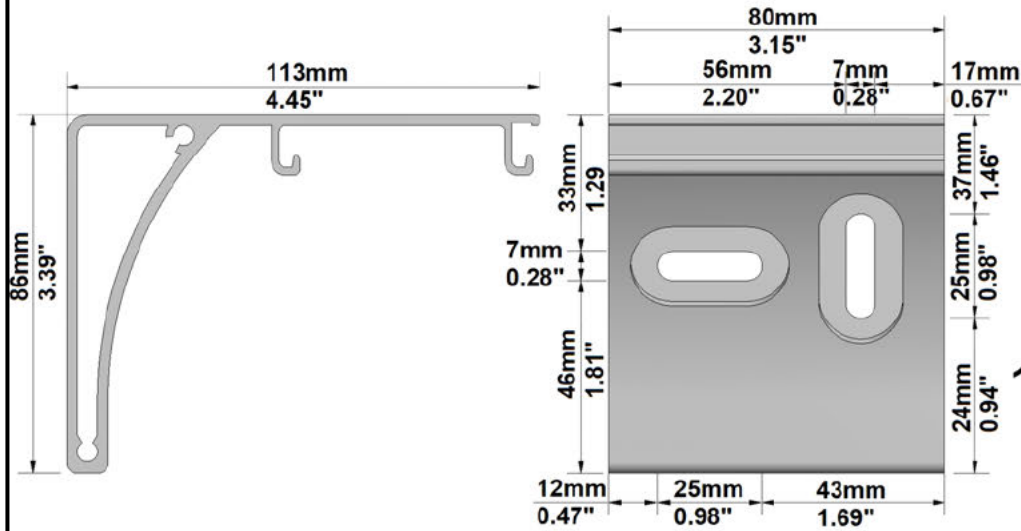

SCREEN CONFIGURATION SUMMARY

PROJECT: WP25-00279 - Rugby Plus 154 RG2

SCREEN: PRONRUGBY-PLUS-01667 - 3400-RUGBY-PLUS-1.78-RG2-B05

Autogenerate drawing - Not in scale

MOUNTING BRACKET AND INSTALLATION VIEW: