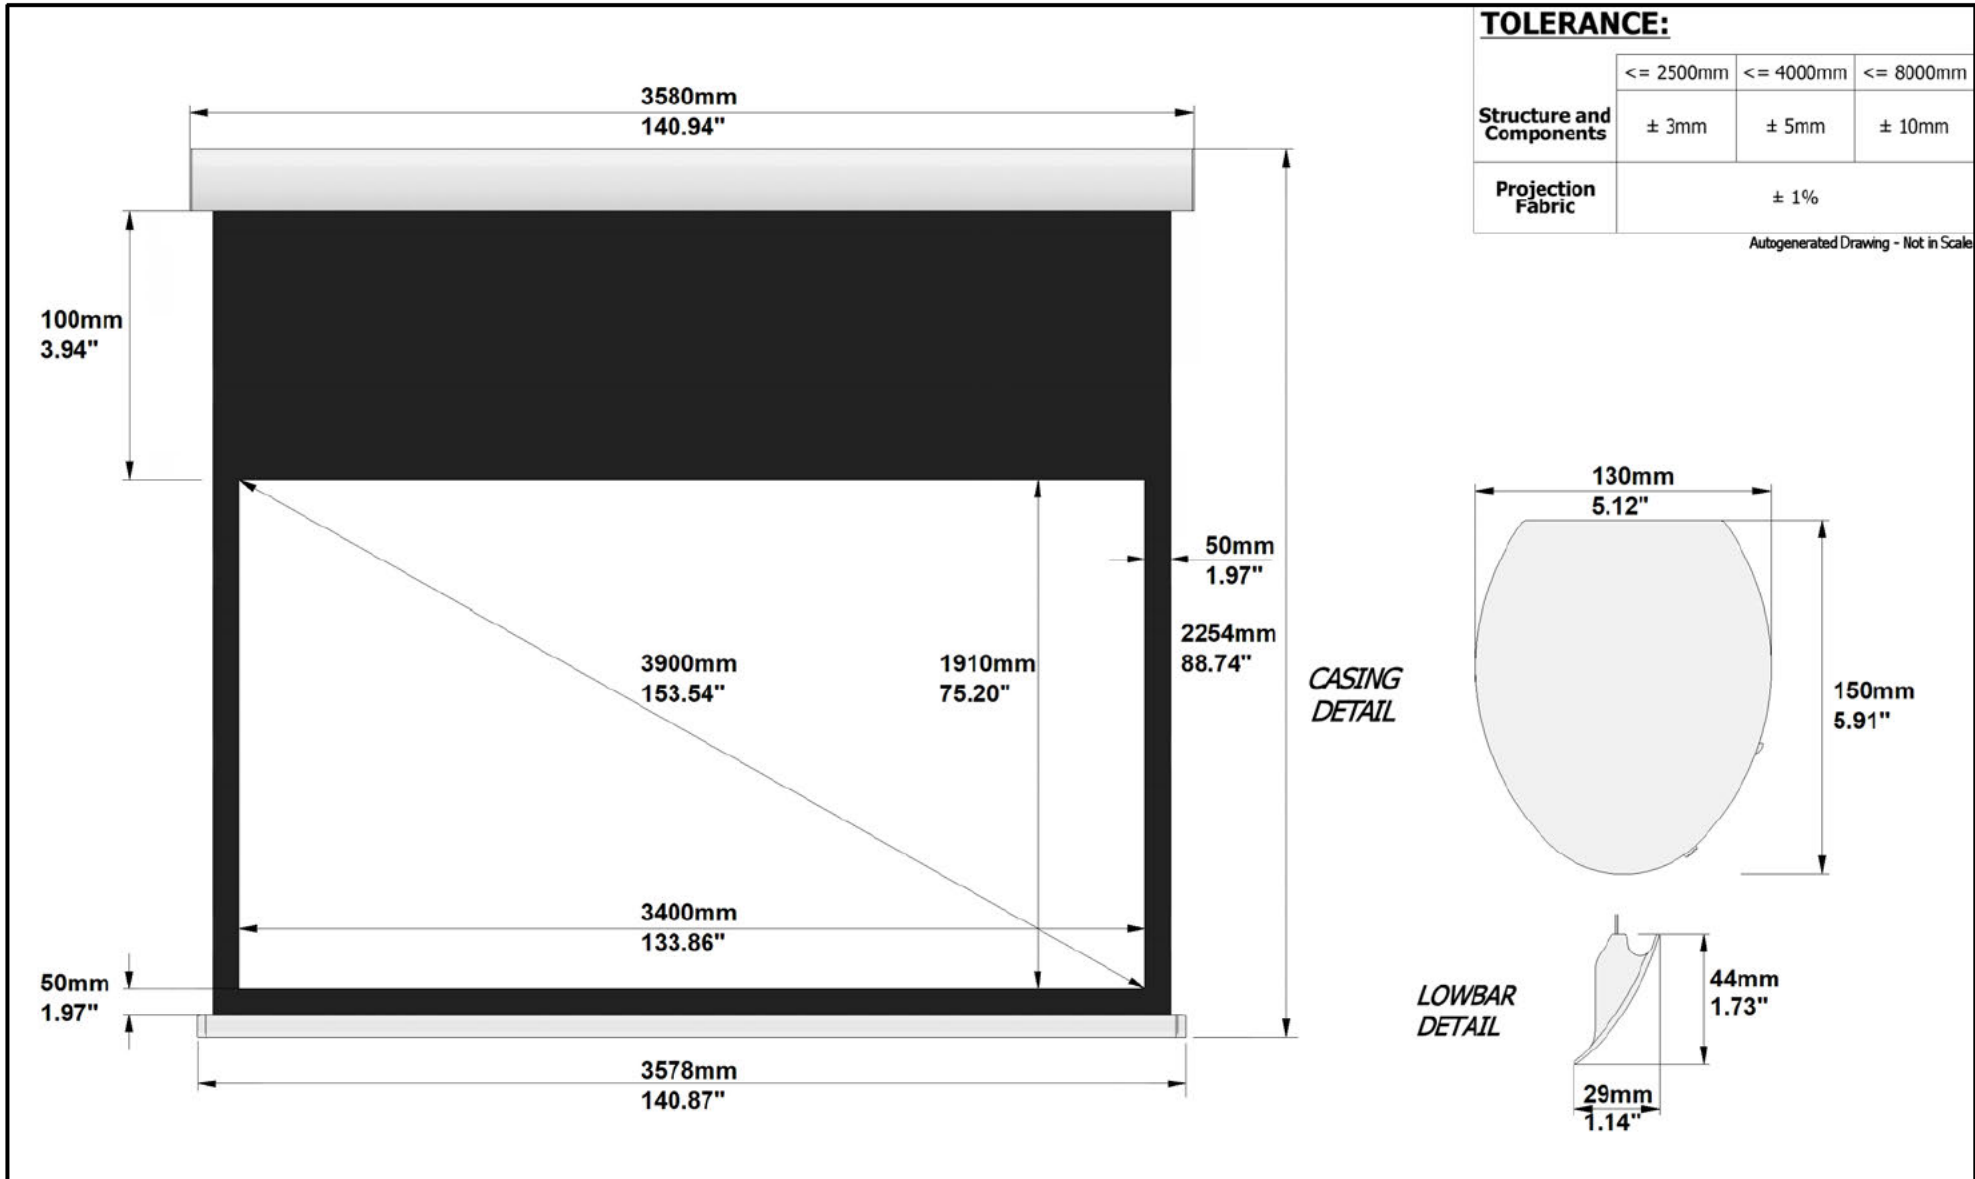

SCREEN CONFIGURATION SUMMARY

PROJECT: WP25-00279 - Rugby Plus 154 RG2

SCREEN: PRONRUGBY-PLUS-01667 - 3400-RUGBY-PLUS-1.78-RG2-B05