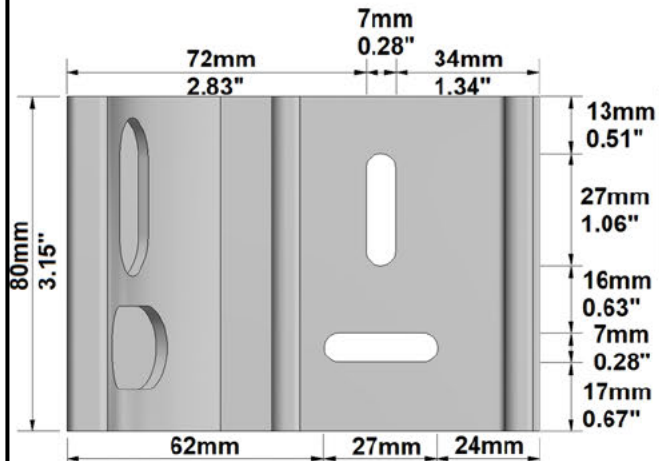

SCREEN CONFIGURATION SUMMARY

PROJECT: WP25-00279 - Rugby Plus 154 RG2

SCREEN: PRONRUGBY-PLUS-01667 - 3400-RUGBY-PLUS-1.78-RG2-B05

Autogenerate drawing - Not in scale

MOUNTING BRACKET AND INSTALLATION VIEW: