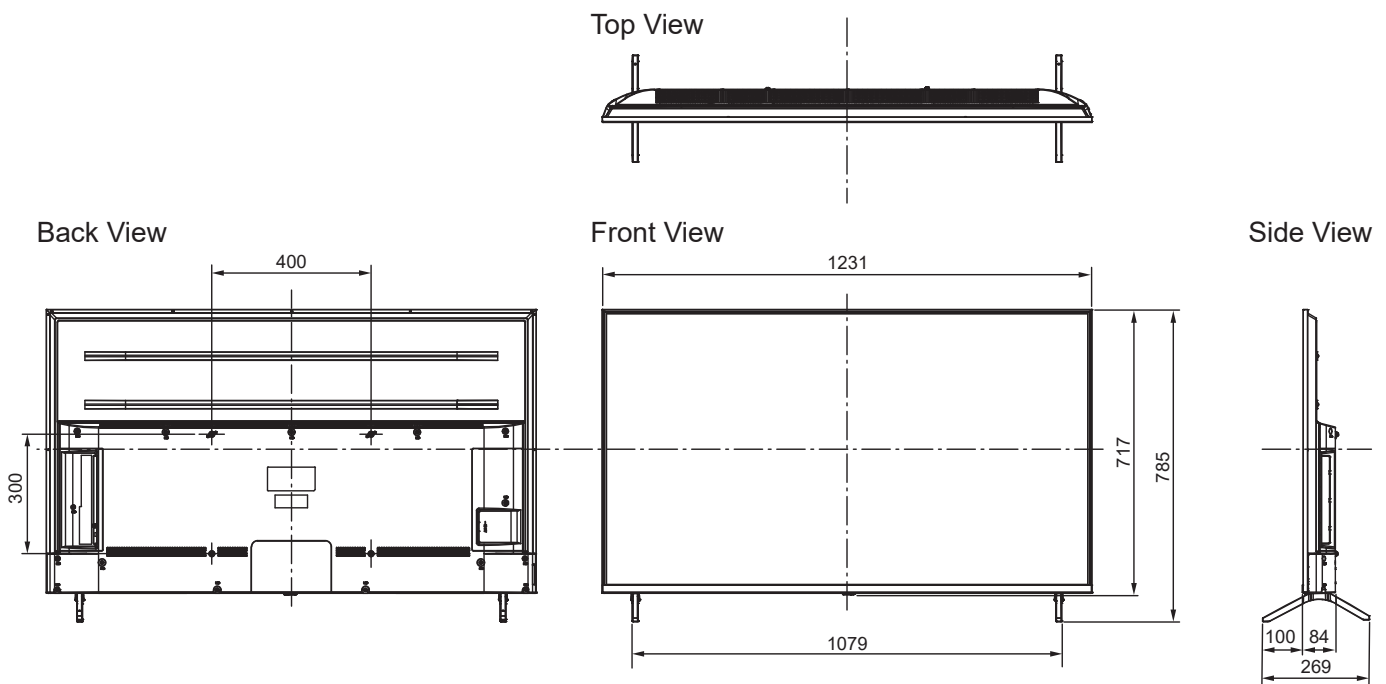

SPECIFICATIONS

Dimensions (W x H x D)	1 231 mm x 785 mm x 269 mm (With Pedestal) 1 231 mm x 717 mm x 84 mm (TV only)
Mass	16.5 kg (With Pedestal) 16.0 kg (TV only)

DIMENSIONS

JACKS

Note:
To make sure that the LED TV fits the cabinet properly when a high degree of precision is required, we recommend that you use the LED TV itself to make the necessary cabinet measurements. Panasonic cannot be responsible for inaccuracies in cabinet design or manufacture.

Specifications are subject to change without notice.
Non-metric weights and measurements are approximate.