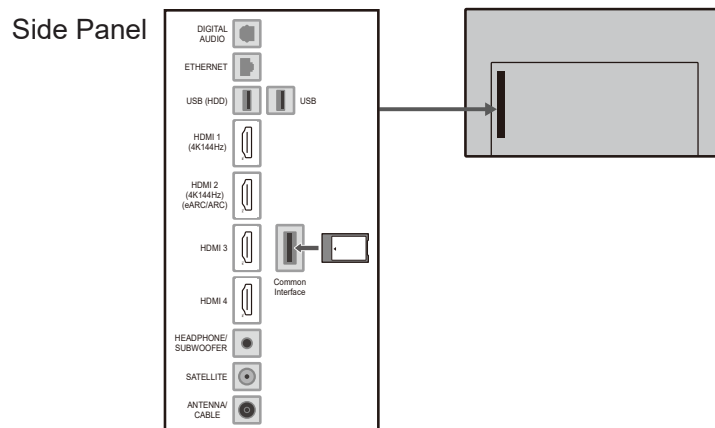

SPECIFICATIONS

Dimensions (W x H x D)	1 231 mm x 785 mm x 269 mm (With Pedestal) 1 231 mm x 717 mm x 84 mm (TV only)
Mass	16.5 kg (With Pedestal) 16.0 kg (TV only)

DIMENSIONS

JACKS

Note:
To make sure that the LED TV fits the cabinet properly when a high degree of precision is required, we recommend that you use the LED TV itself to make the necessary cabinet measurements. Panasonic cannot be responsible for inaccuracies in cabinet design or manufacture.