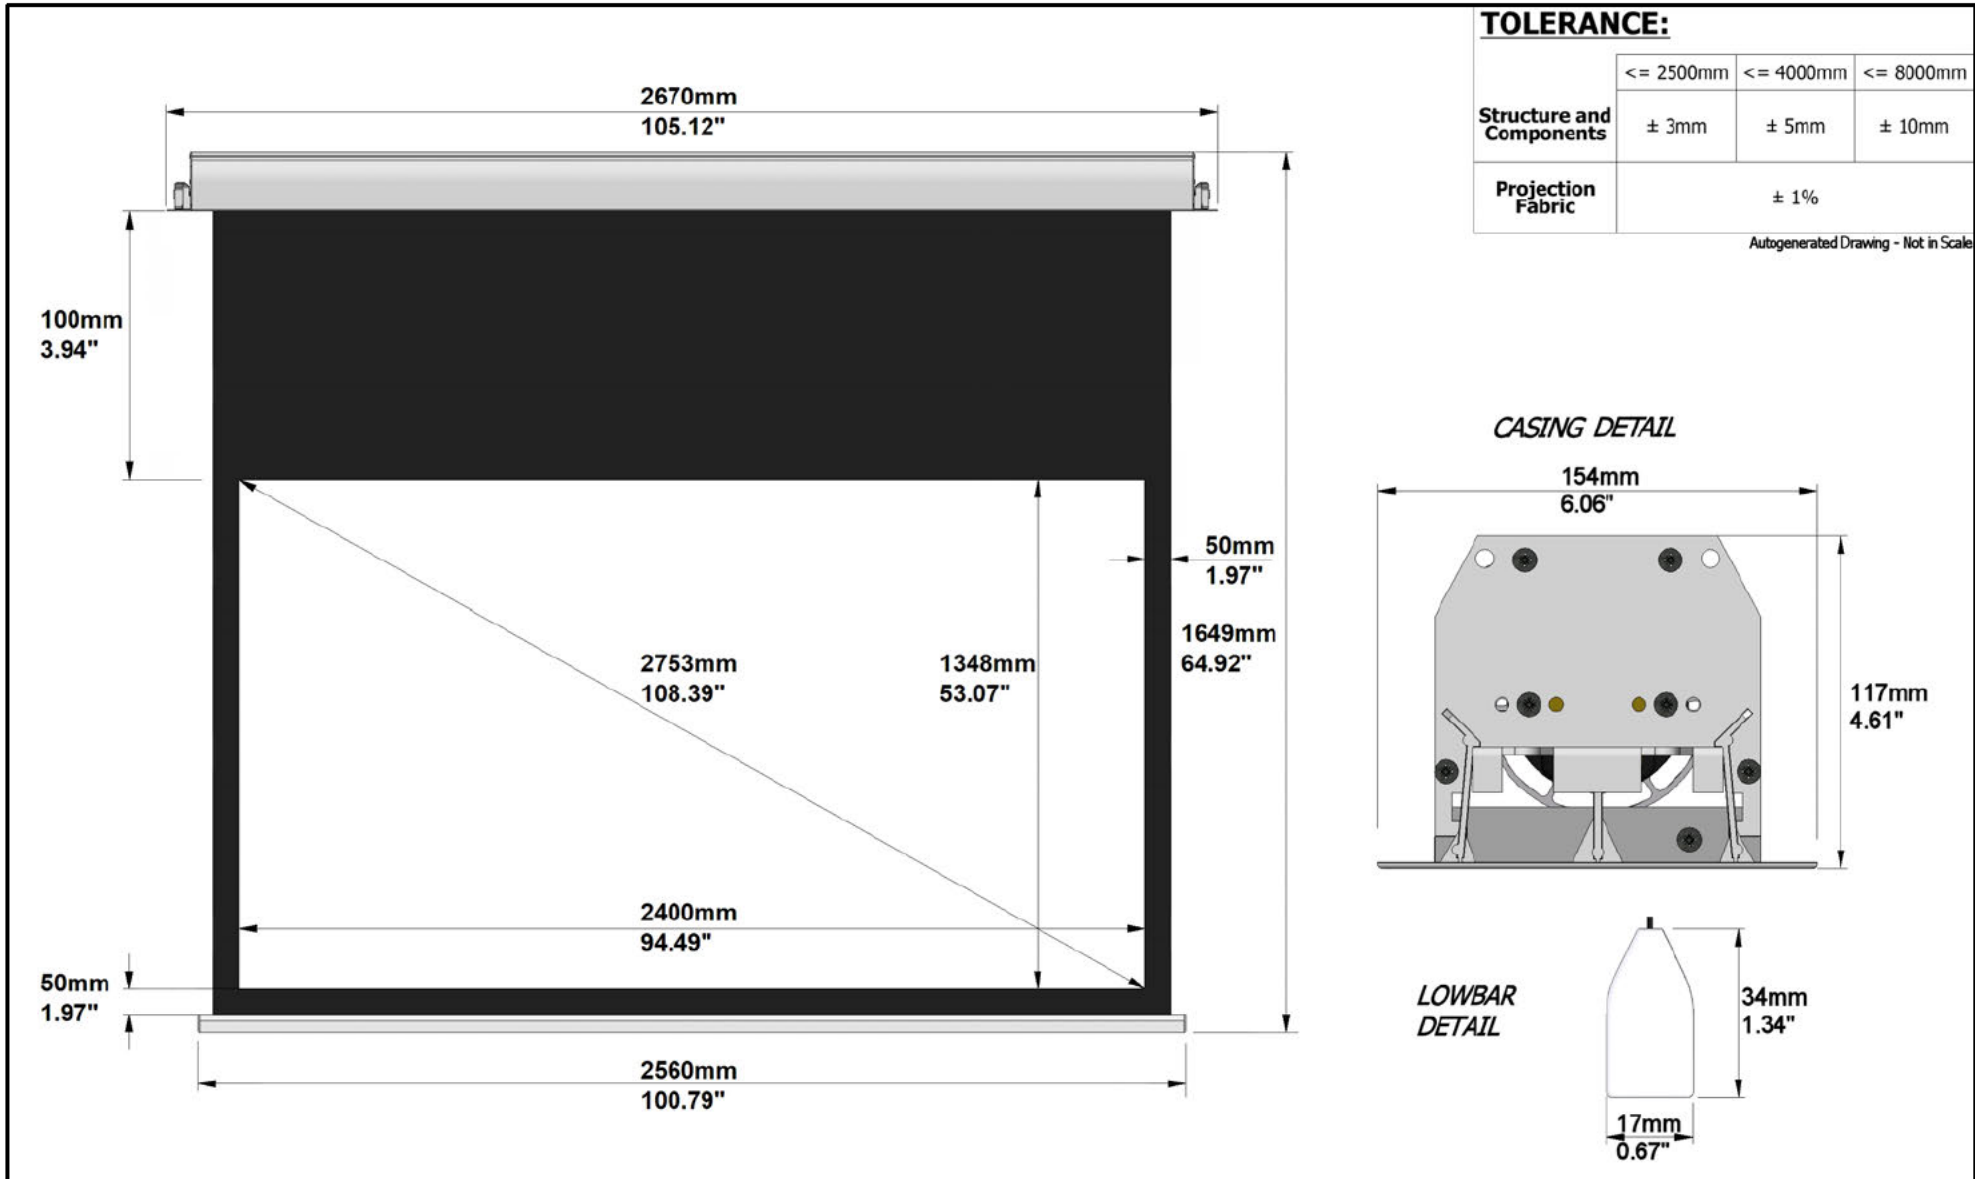

SCREEN CONFIGURATION SUMMARY

PROJECT: WP25-00255 - INCEEL 108 VAC

SCREEN: PRININCEEL-04926 - 2400-INCEEL-1.78-VAC-B05

SCREEN:

PRININCEEL-04926
Description: 2400-INCEEL-1.78-VAC-B05
Description 2: Overall size 2.670X1.649 mm
Screen Model: Inceel
Native Aspect Ratio: 1.78 Widescreen TV (16:9)
Fabric: Vision Acoustik
Screen Finishing: Border 5
Dimension Range: 2400 mm Viewing Area

	<= 2500mm	<= 4000mm	<= 8000mm
Structure and Components	± 3mm	± 5mm	± 10mm
Projection Fabric	± 1%		

Autogenerated Drawing - Not in Scale

SCREEN CONFIGURATION SUMMARY

PROJECT: WP25-00255 - INCEEL 108 VAC

SCREEN: PRININCEEL-04926 - 2400-INCEEL-1.78-VAC-B05

MOUNTING BRACKET AND INSTALLATION VIEW:

PACKAGING INFORMATION:

ESTIMATED SCREEN NET WEIGHT: 21.50Kg
47.30Lbs

	ESTIMATED SHIPPING DIMENSIONS				NUMBER OF BOXES	ESTIMATED SHIPPING WEIGHT	
	LENGTH	DEPTH	HEIGHT	PALLET HEIGHT		kg	lbs
mm	2720mm	200mm	210mm	320mm	1	23.90	52.58
inches	107.09"	7.87"	8.27"	12.60"		kg	23.90

Autogenerated Drawing - Not in Scale