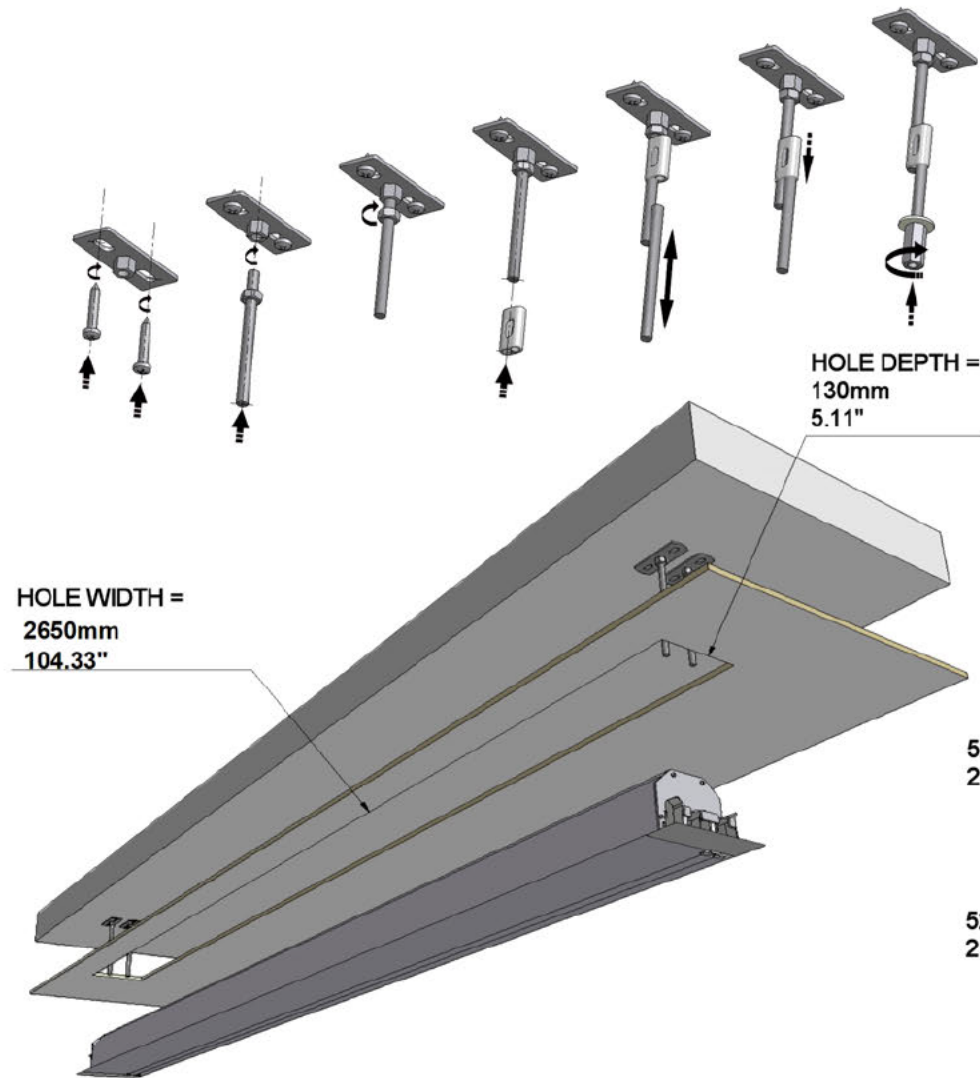

SCREEN CONFIGURATION SUMMARY

PROJECT: WP25-00255 - INCEEL 108 VAC

SCREEN: PRININCEEL-04926 - 2400-INCEEL-1.78-VAC-B05

MOUNTING BRACKET AND INSTALLATION VIEW: